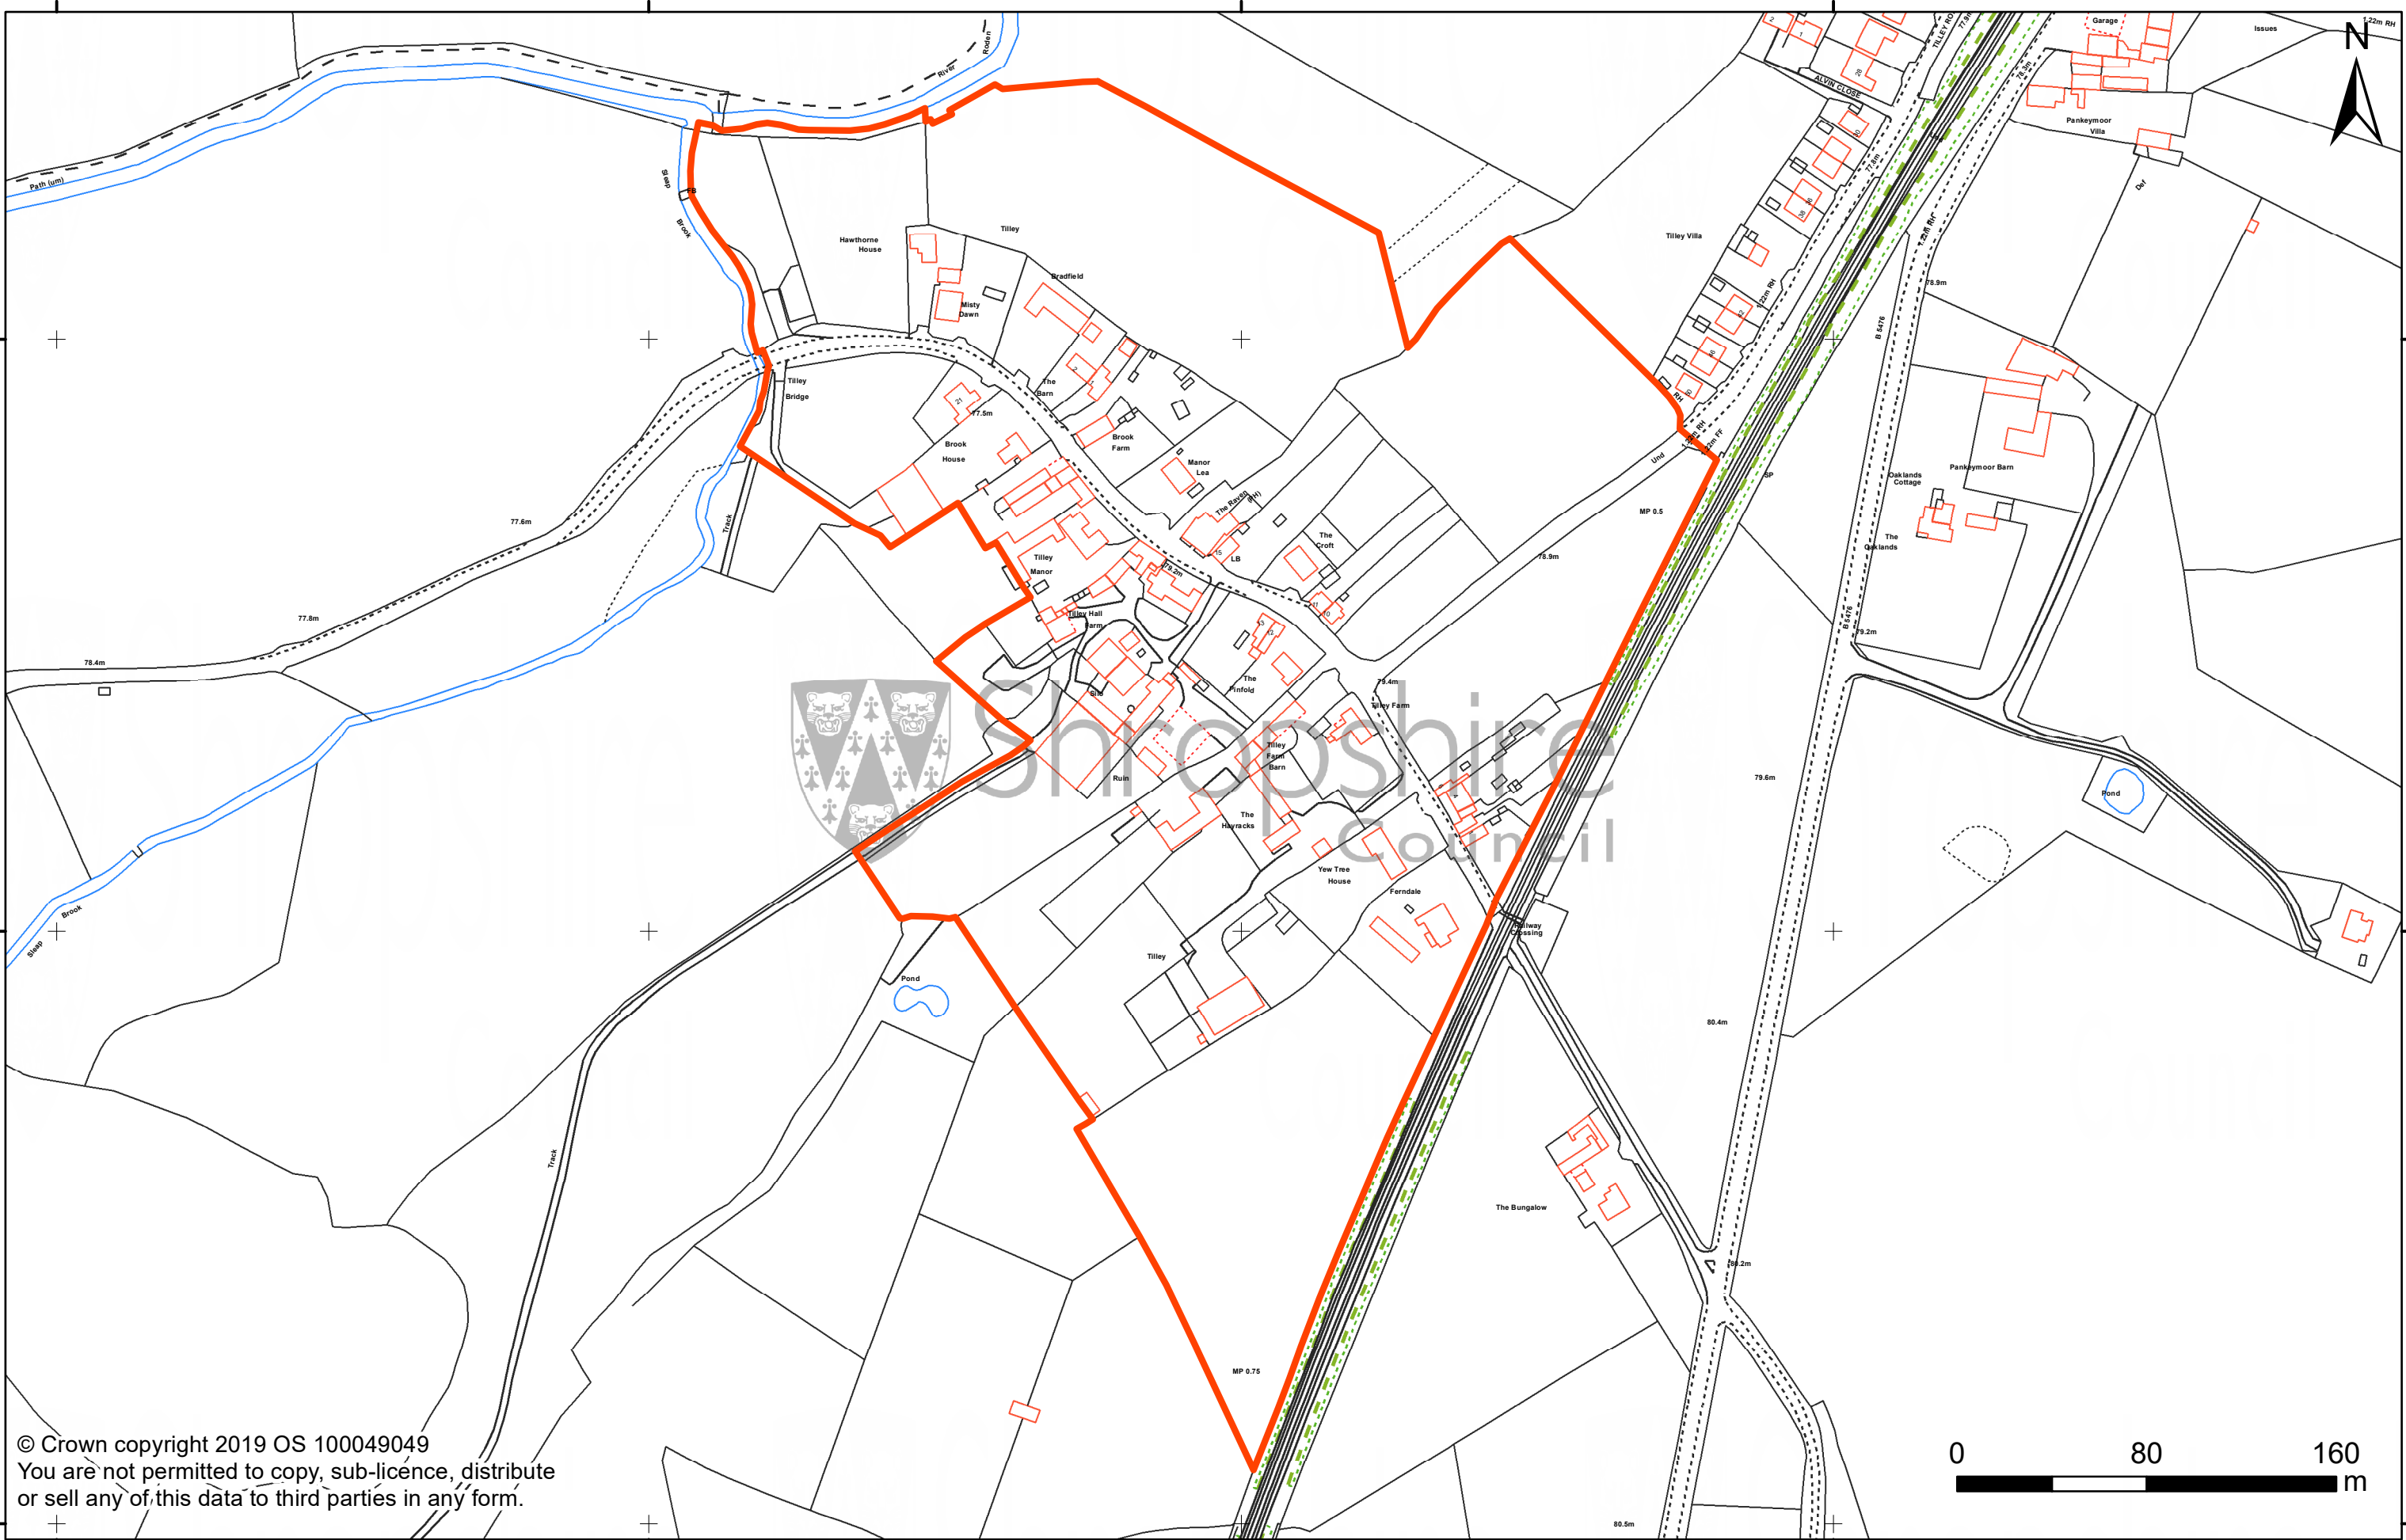

350250 000000

350500 000000

350750 000000

351000 000000

© Crown copyright 2019 OS 100049049
 You are not permitted to copy, sub-licence, distribute
 or sell any of this data to third parties in any form.

350250 000000

350500 000000

350750 000000

351000 000000

TILLEY CONSERVATION AREA
 Designated: 01/05/2019

Historic Environment Team
 Development Services
 The Shirehall, Abbey Foregate
 Shrewsbury, Shropshire, SY2 6ND