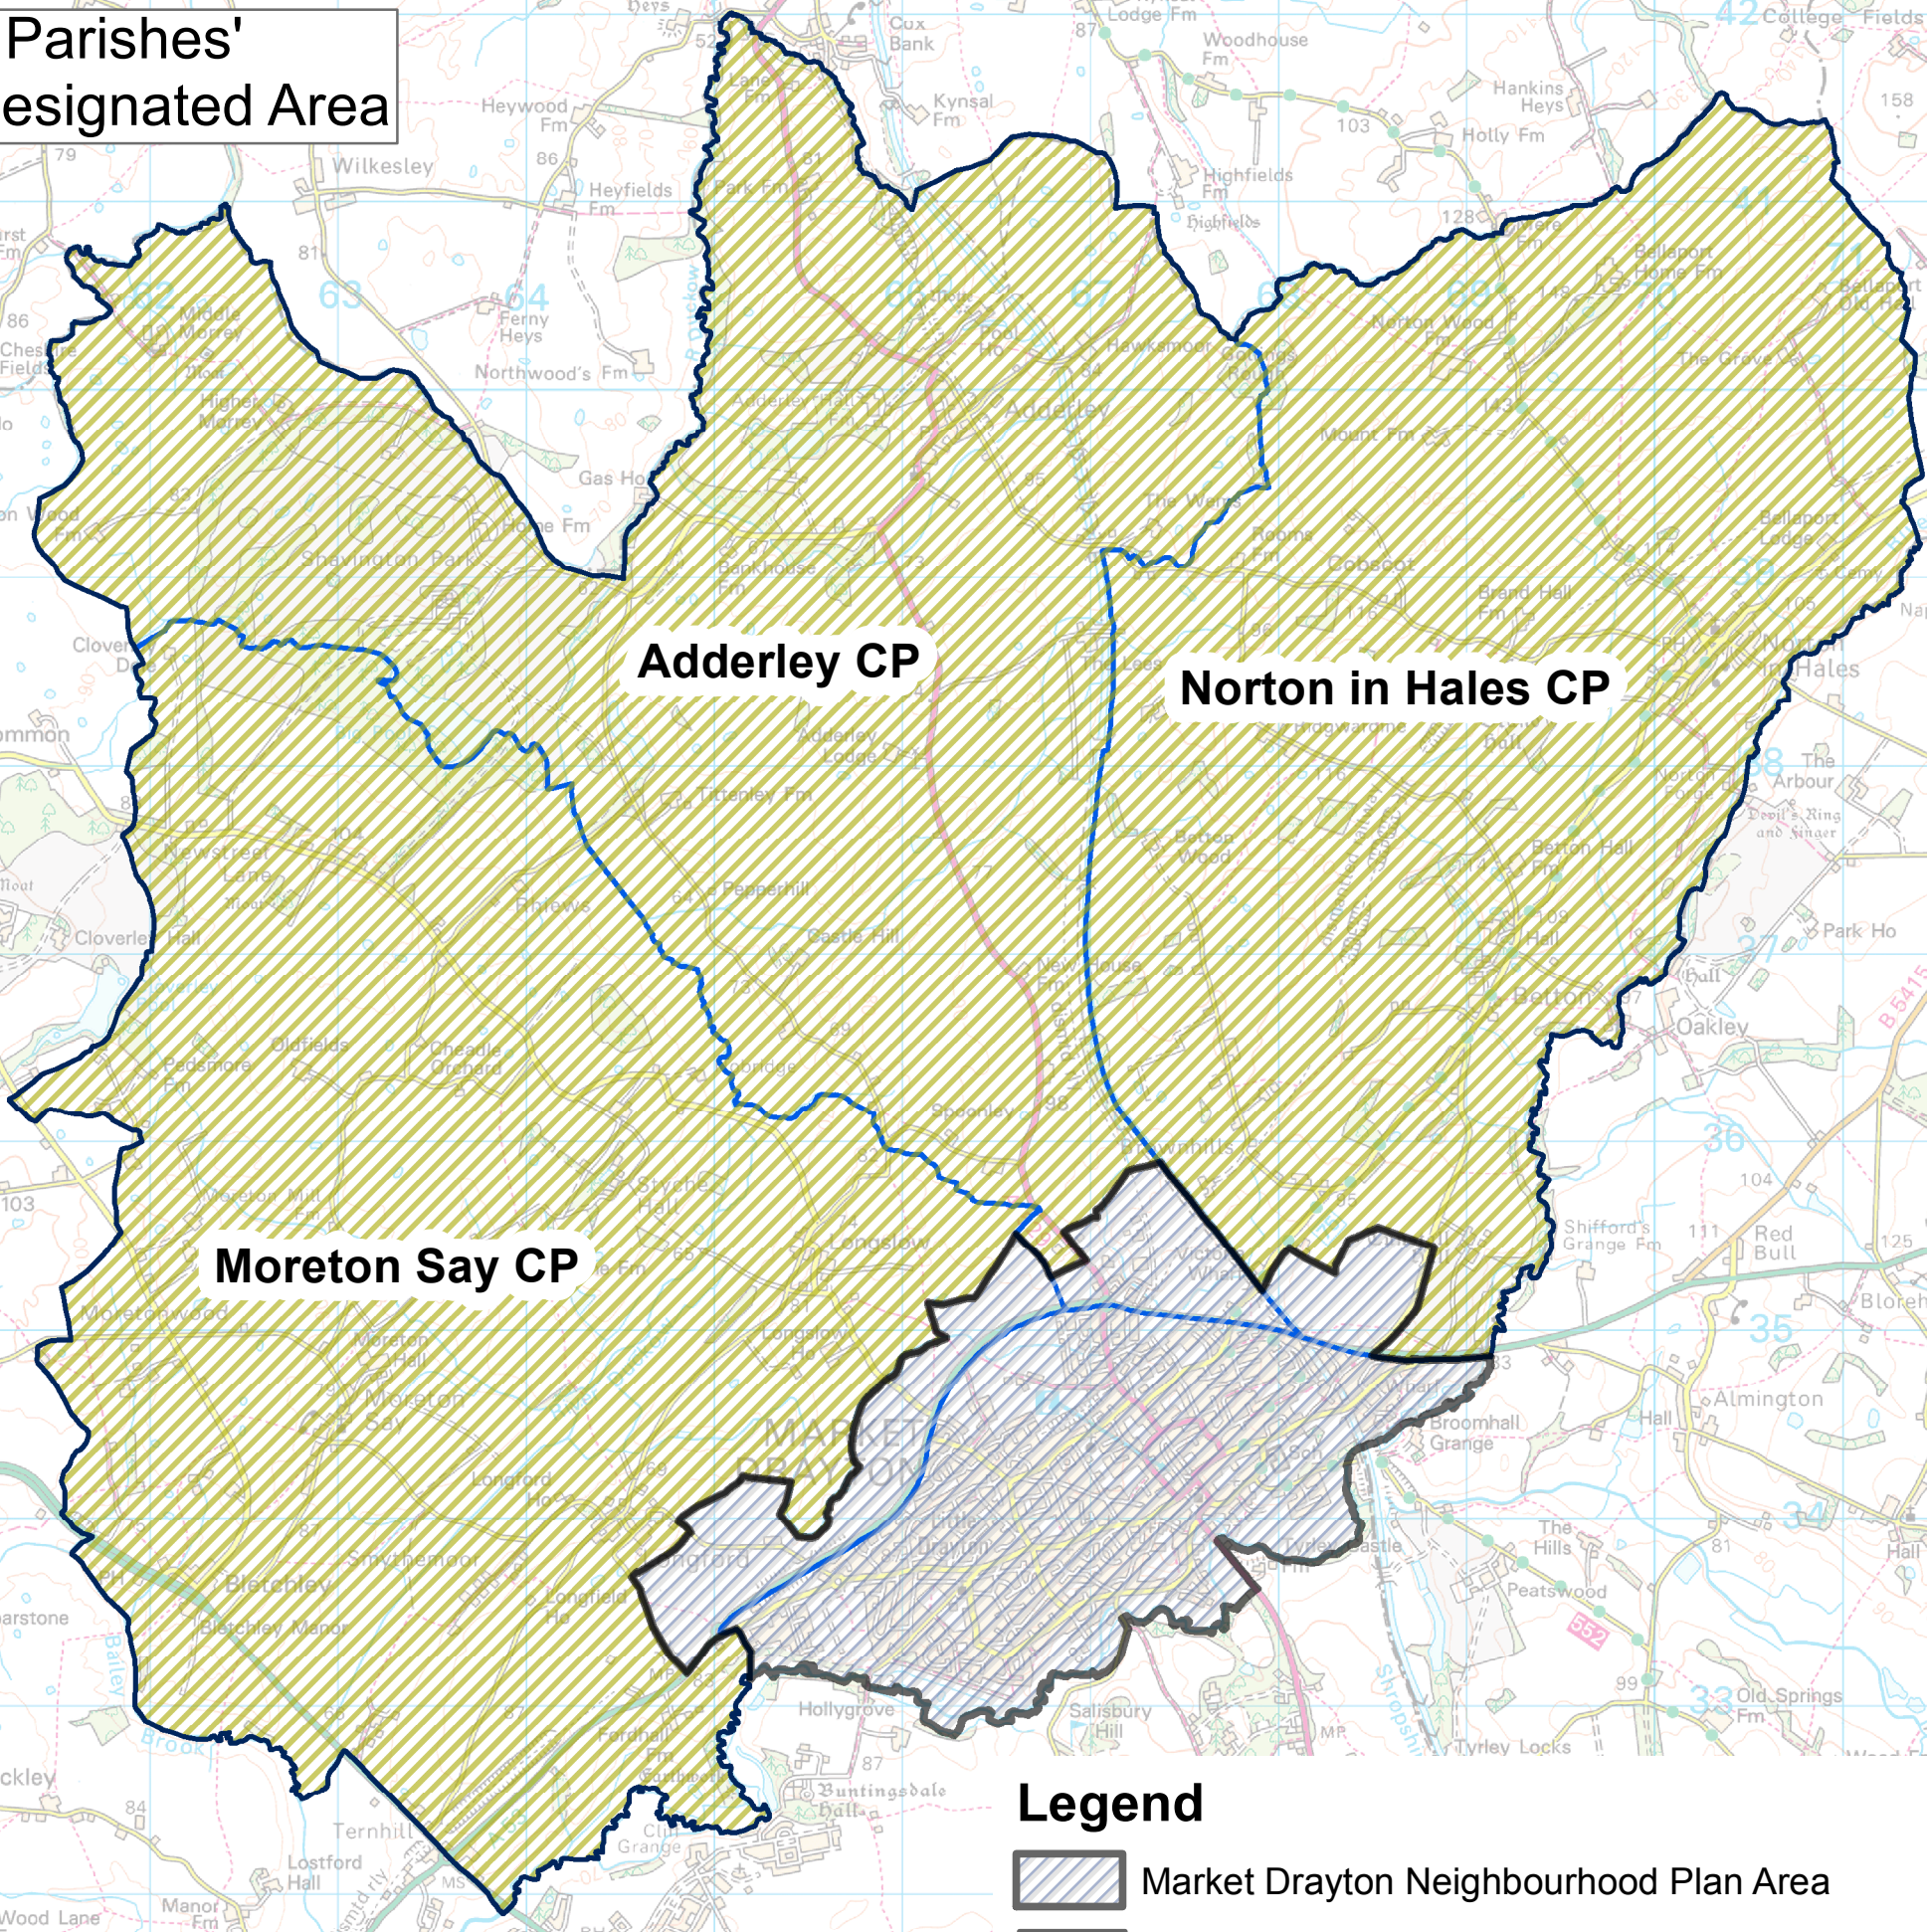

Proposed 'Three Parishes' Neighbourhood Plan Designated Area

Adderley CP

Norton in Hales CP

Moreton Say CP

Legend

-  Market Drayton Neighbourhood Plan Area
-  Proposed 'Three Parishes' Neighbourhood Plan Designated Area
-  Parish Boundary

© Crown copyright and database rights 2018 OS 100049049. You are permitted to use this data solely to enable you to respond to, or interact with, the organisation that provided you with the data. You are not permitted to copy, sub-licence, distribute or sell any of this data to