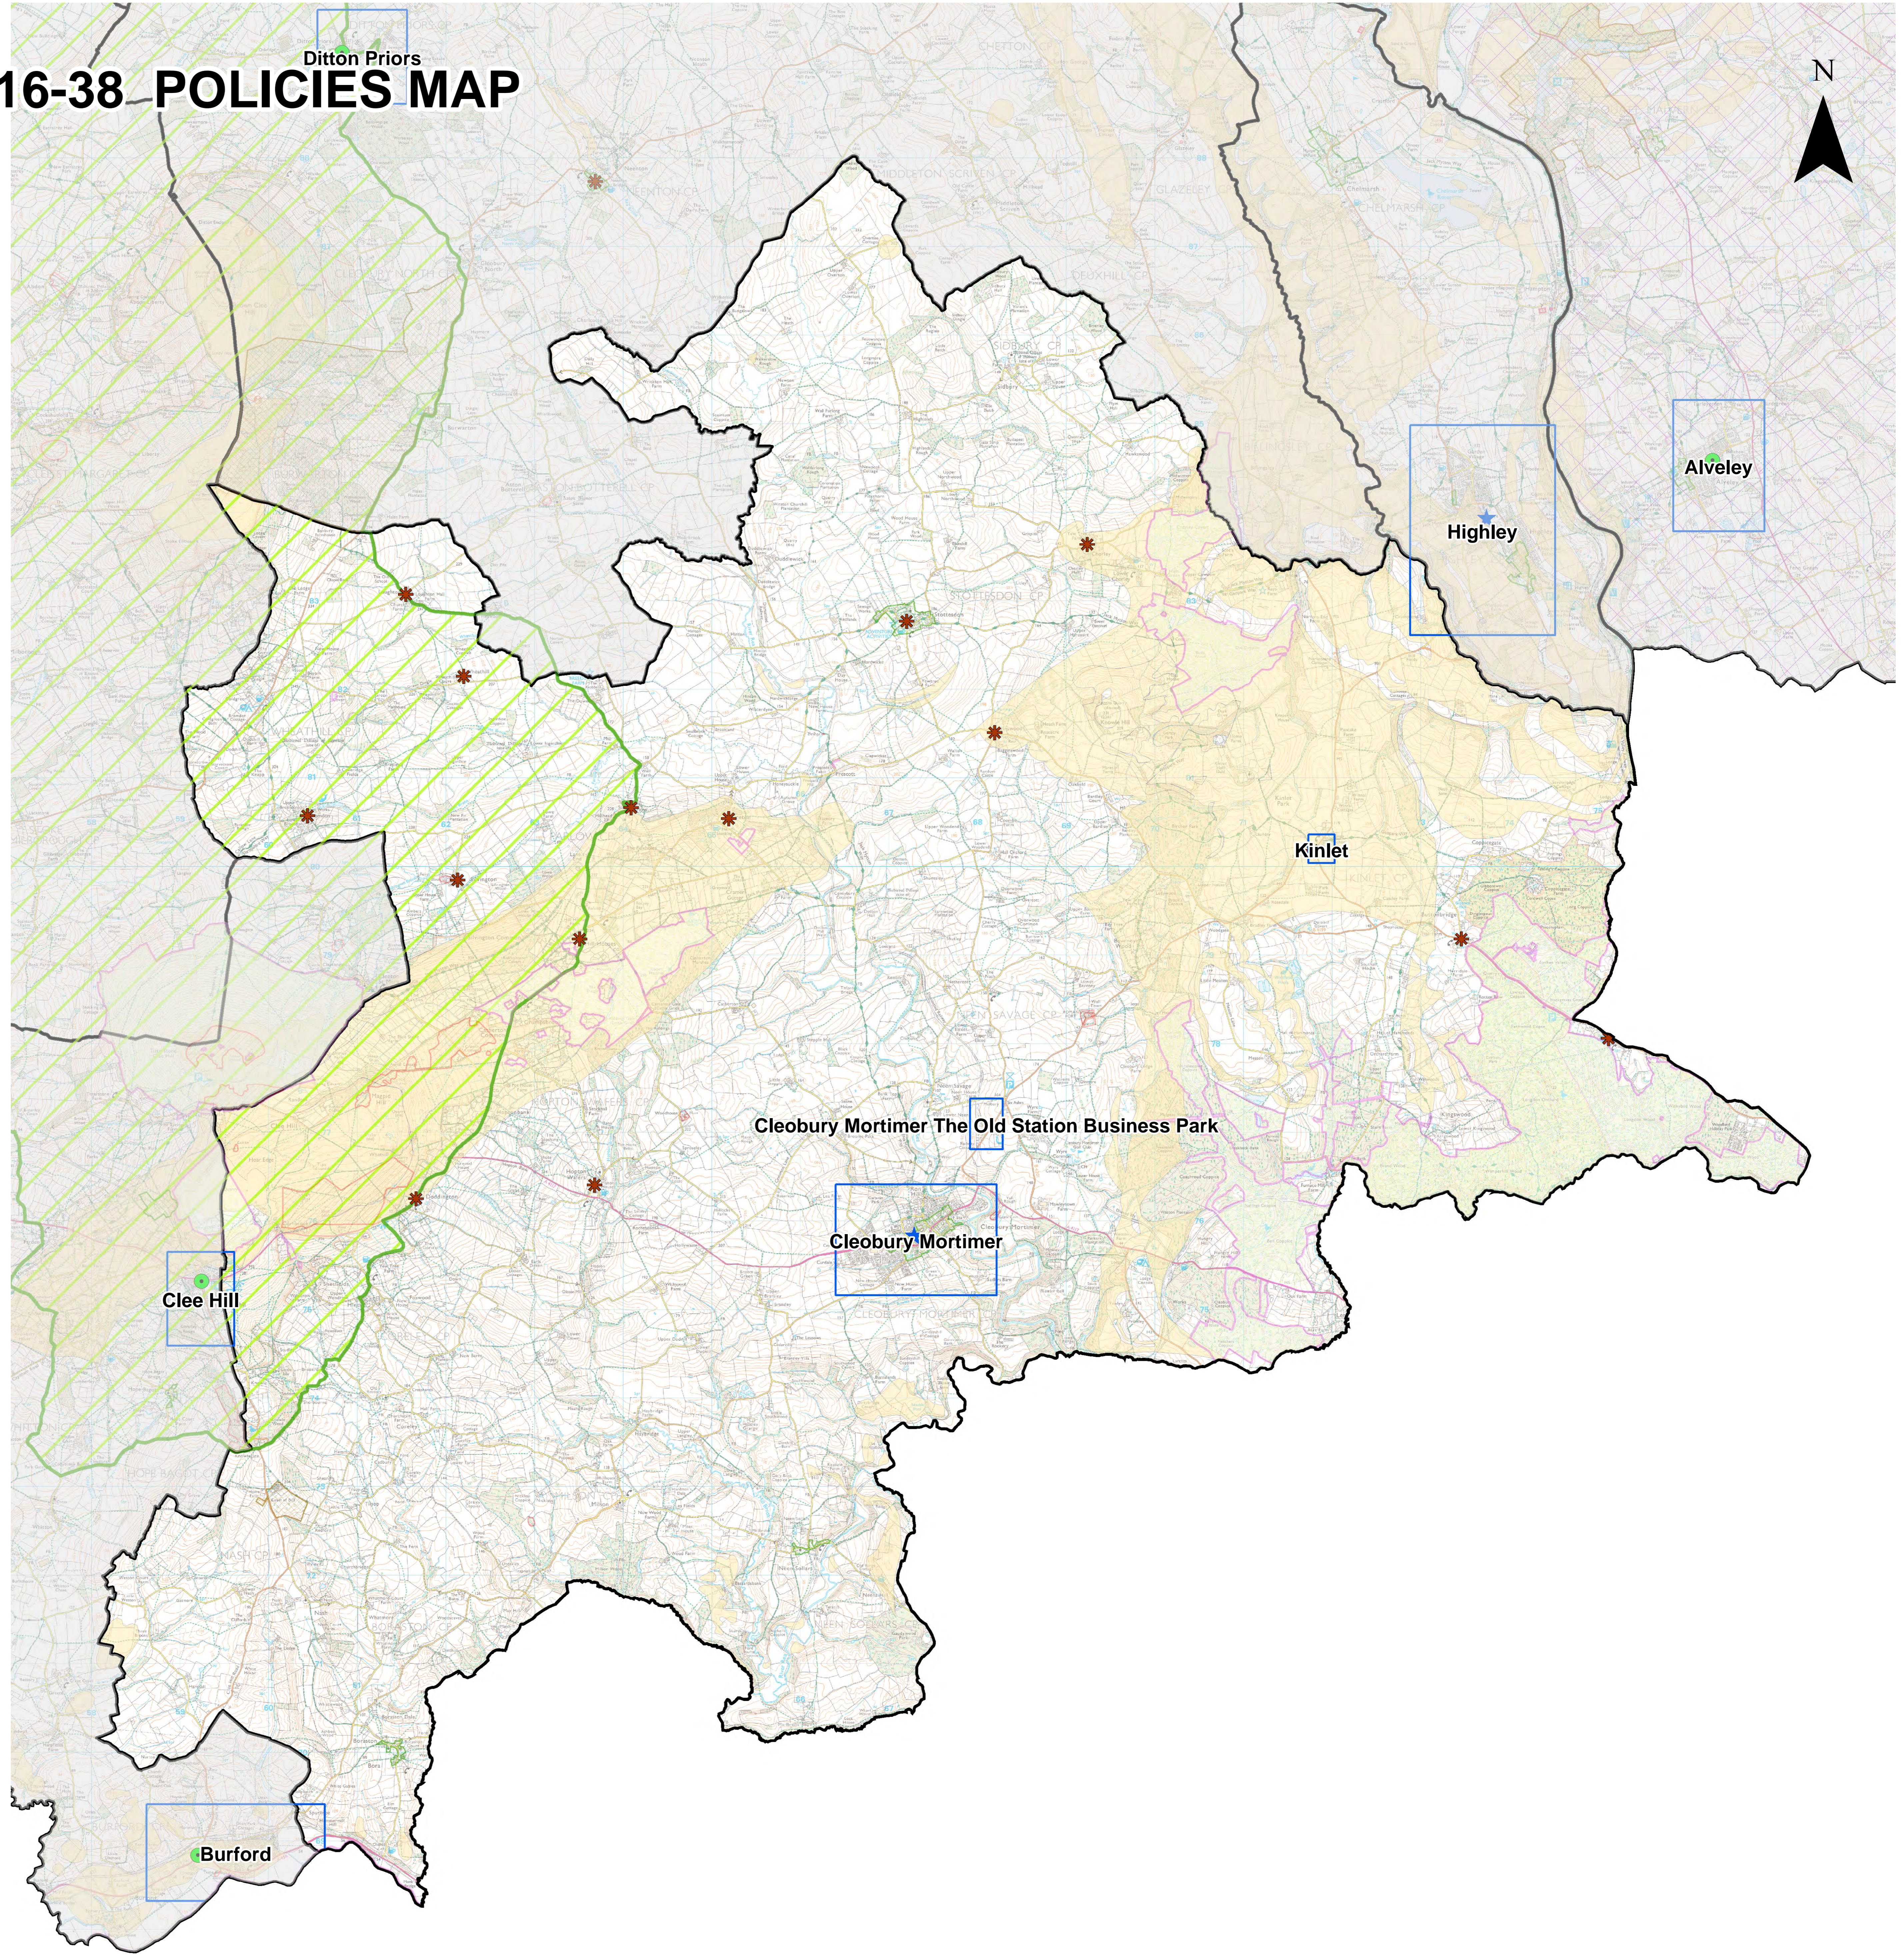

SHROPSHIRE COUNCIL LOCAL PLAN 2016-38 POLICIES MAP

S6 Cleobury Mortimer Place Plan Area

Insets for Cleobury Mortimer Place Plan Area

- Cleobury Mortimer
- Cleobury Mortimer The Old Station Business Park
- Kinlet