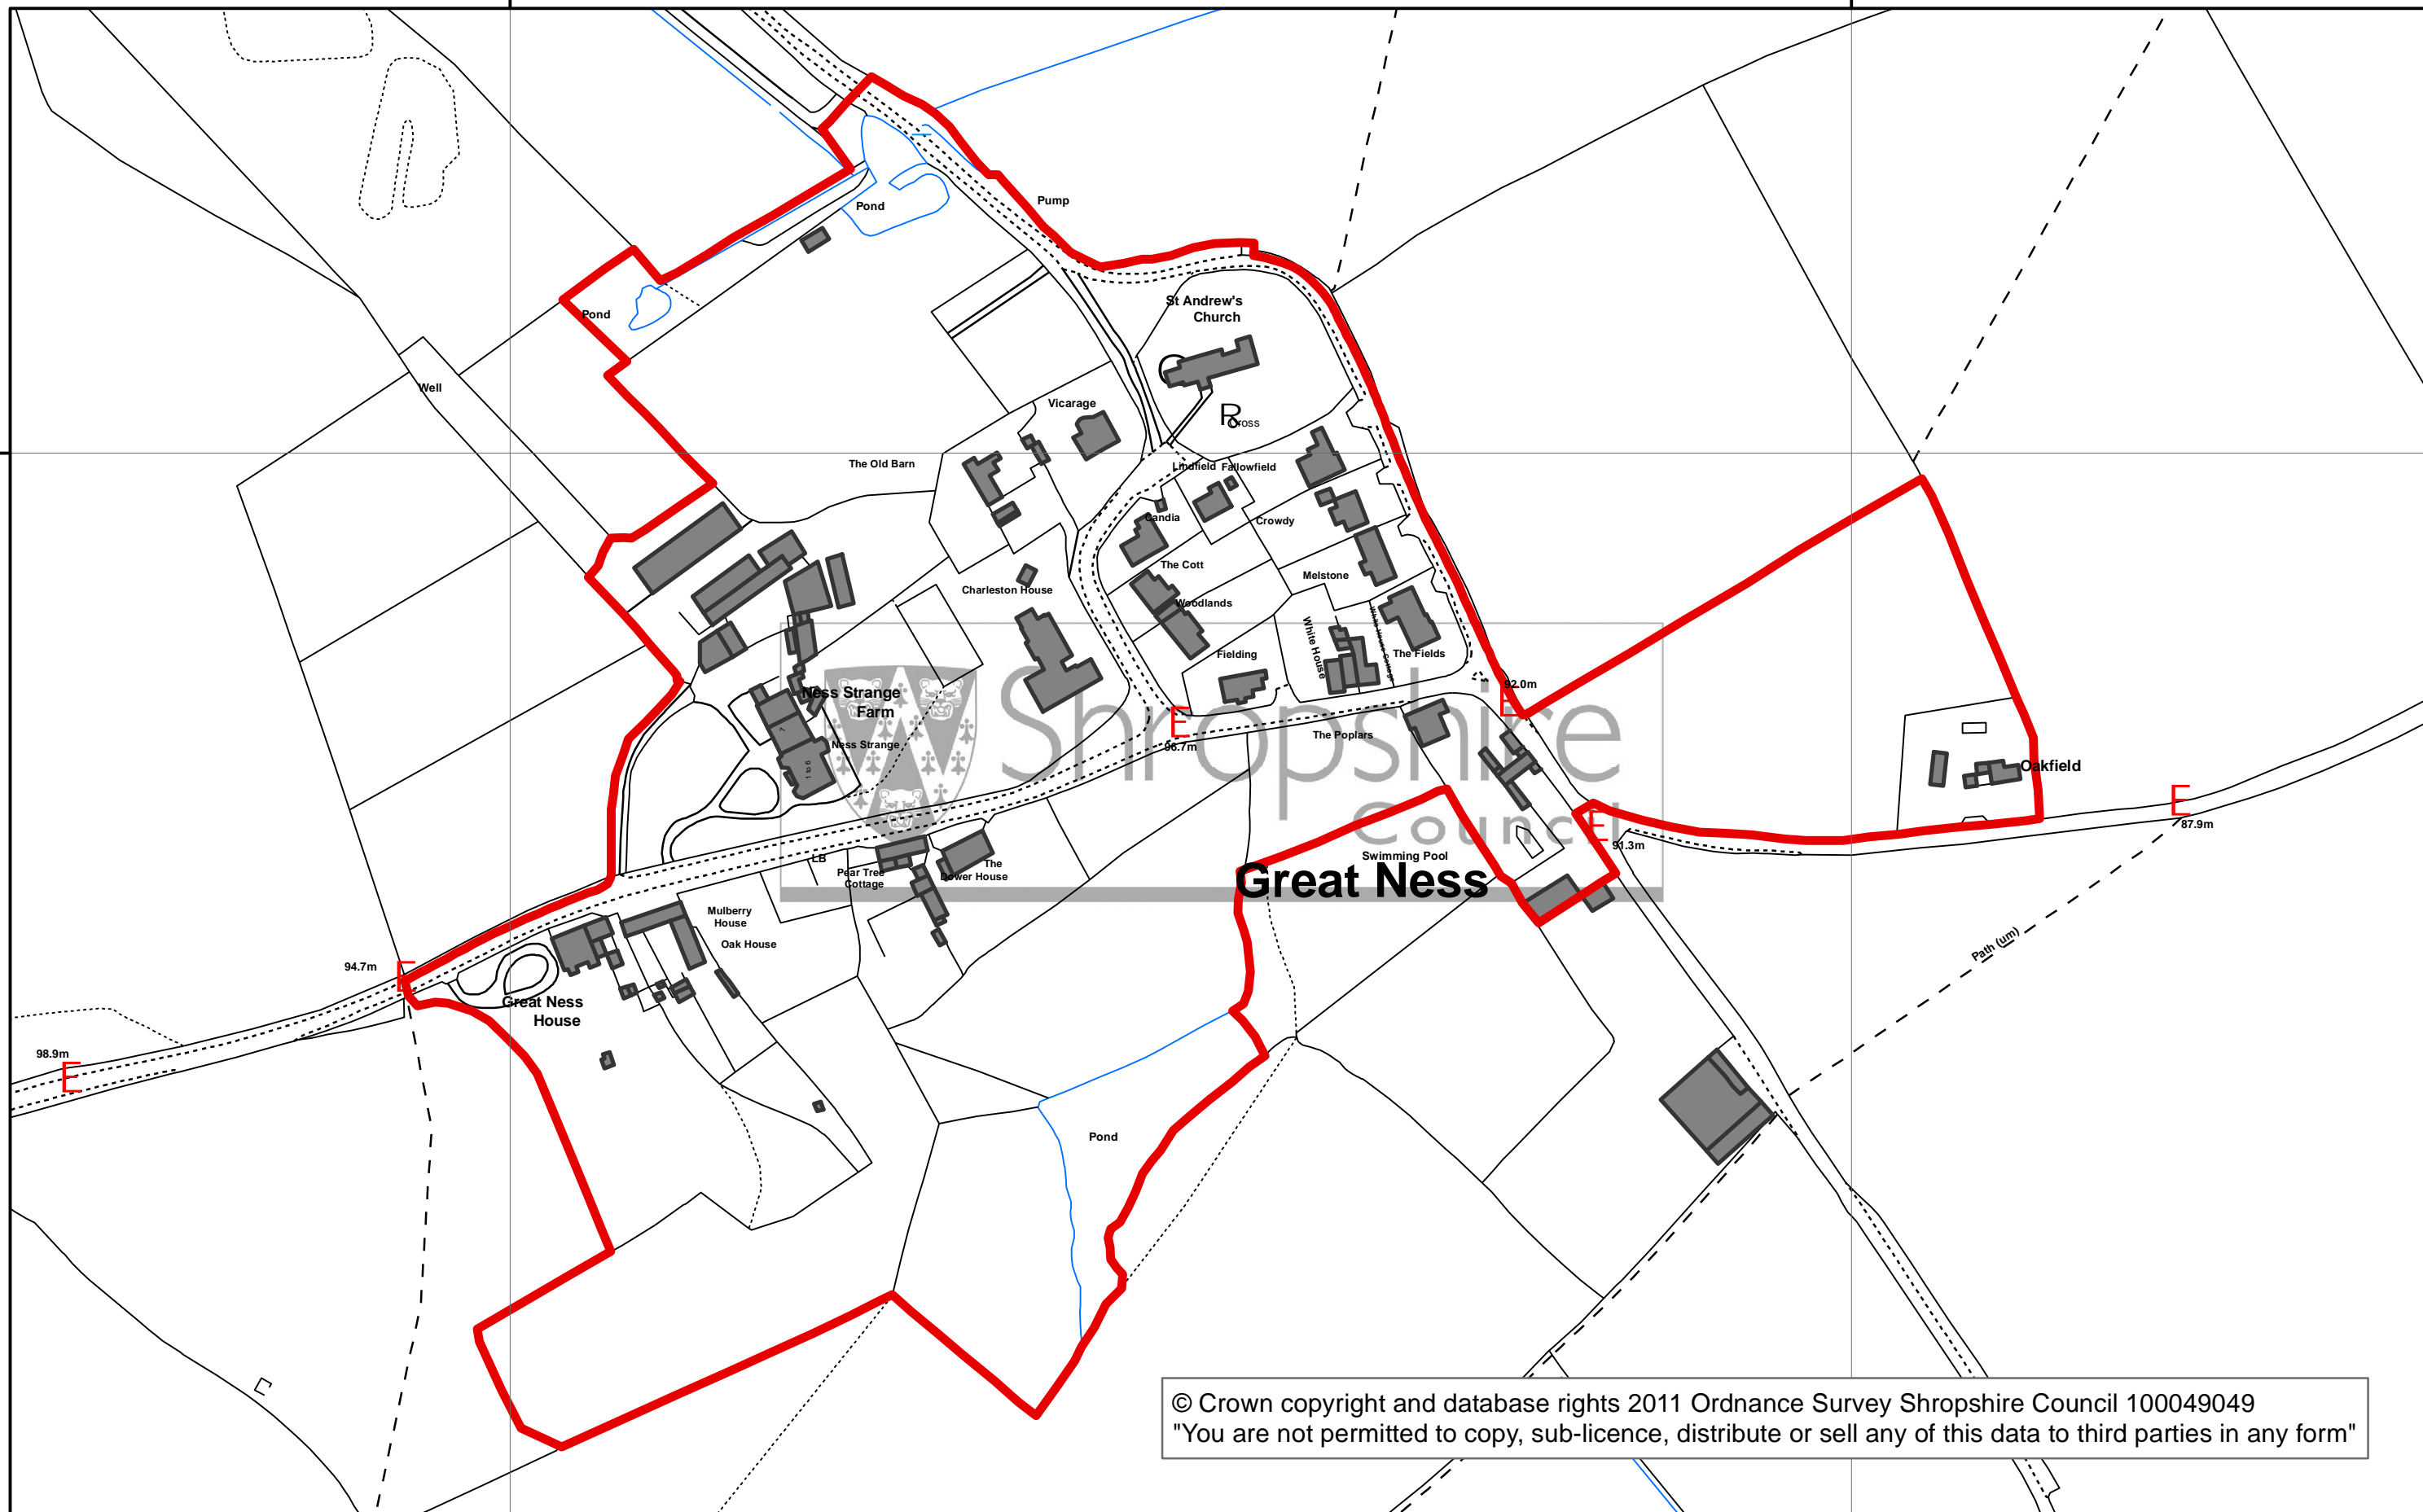

339500 000000

340000 000000

319000 000000

319000 000000

© Crown copyright and database rights 2011 Ordnance Survey Shropshire Council 100049049
 "You are not permitted to copy, sub-licence, distribute or sell any of this data to third parties in any form"

339500 000000

340000 000000

GREAT NESS CONSERVATION AREA
 Designated: 16/11/2011

Historic Environment Team
Environment Group
 The Shirehall, Abbey Foregate
 Shrewsbury, Shropshire, SY2 6ND