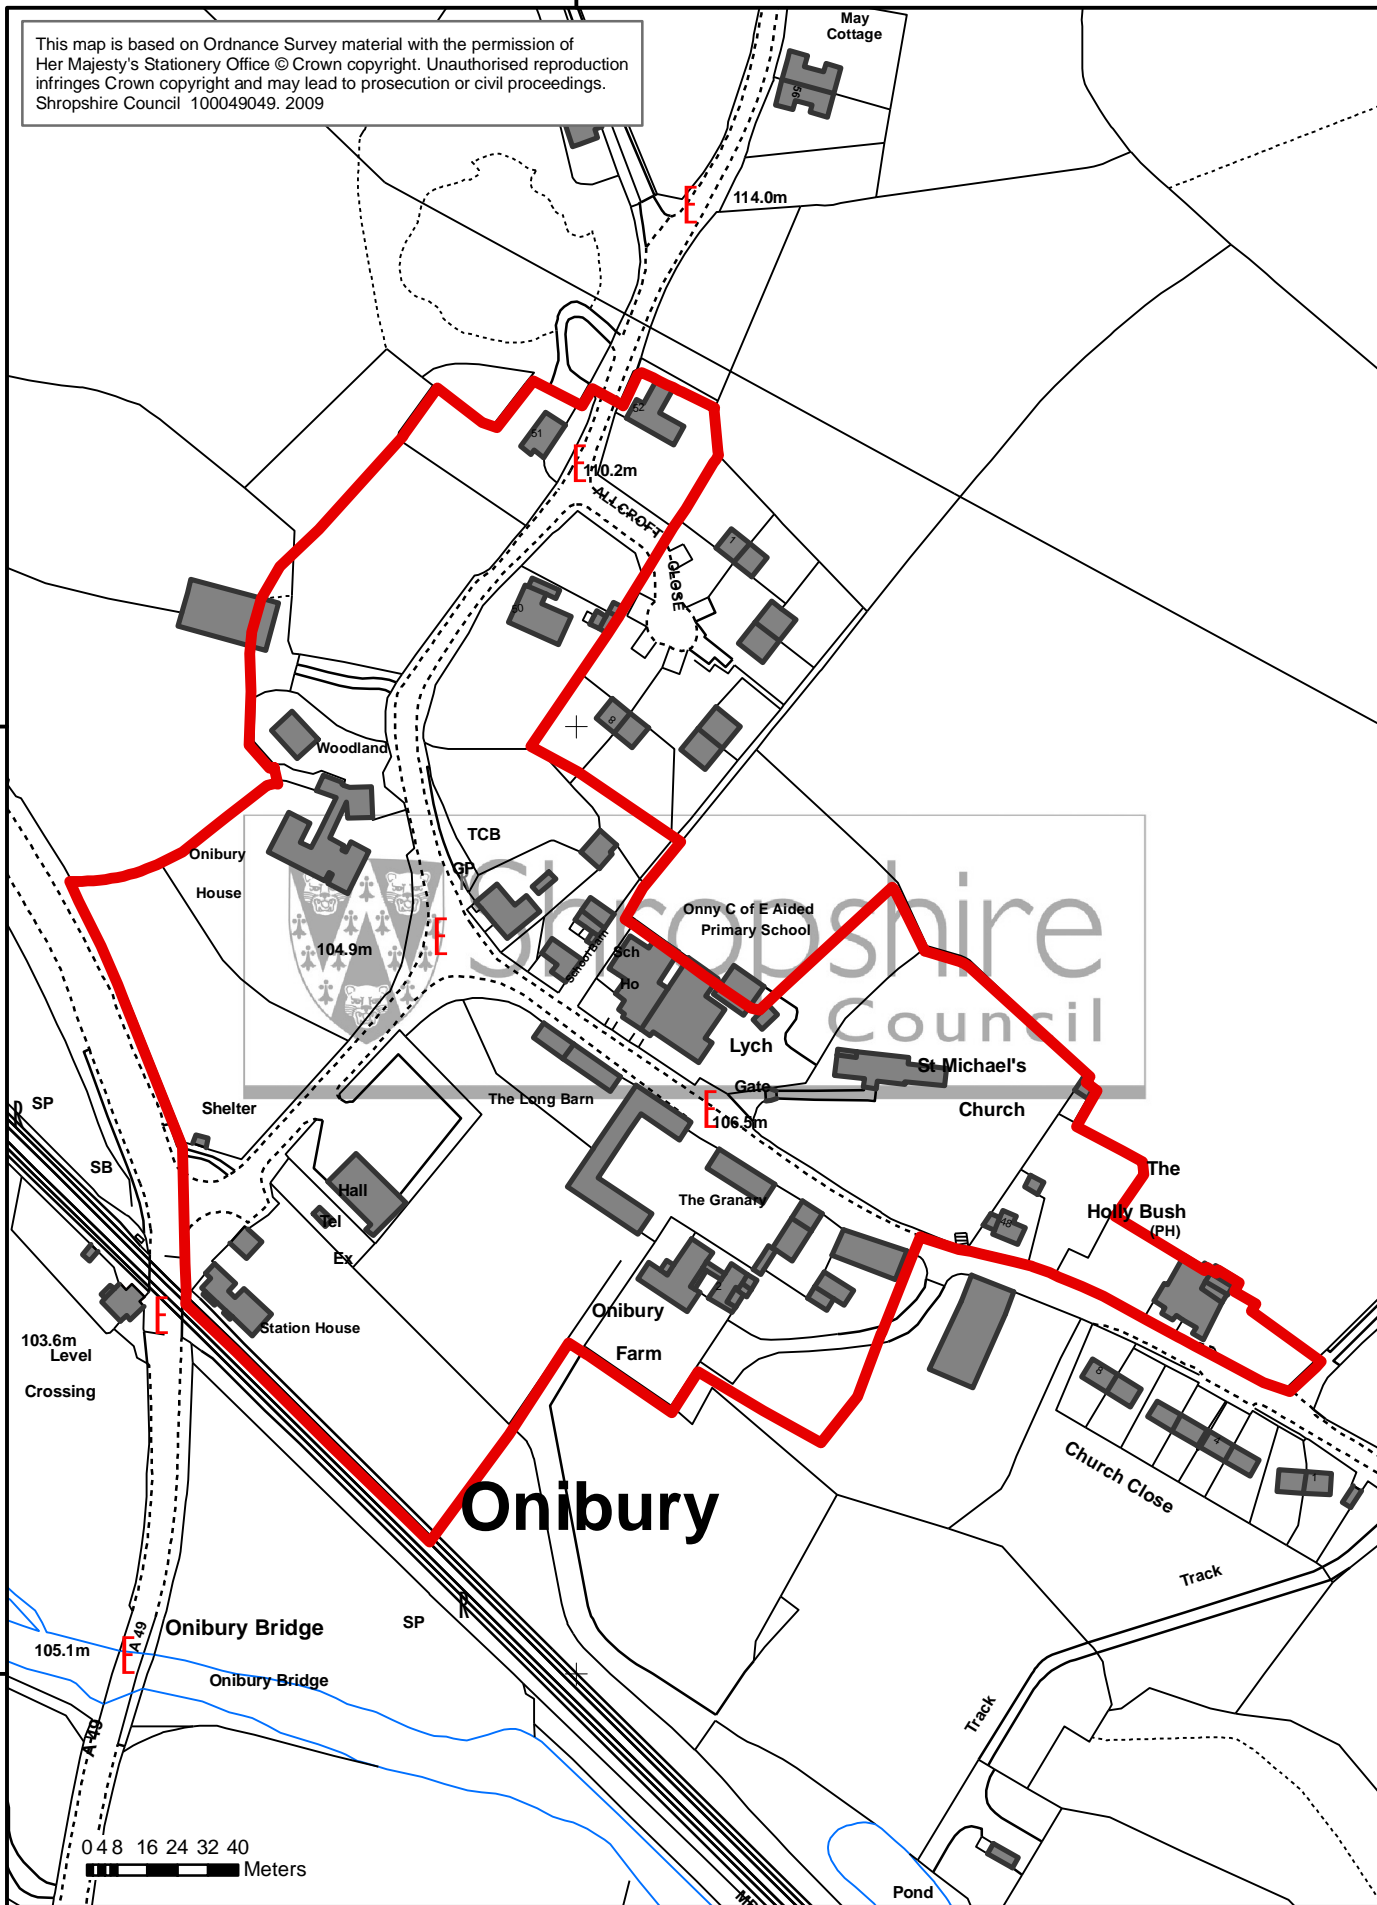

345500

This map is based on Ordnance Survey material with the permission of Her Majesty's Stationery Office © Crown copyright. Unauthorised reproduction infringes Crown copyright and may lead to prosecution or civil proceedings. Shropshire Council 100049049. 2009

The Shirehall, Abbey Foregate
Shrewsbury, Shropshire, SY2 6ND