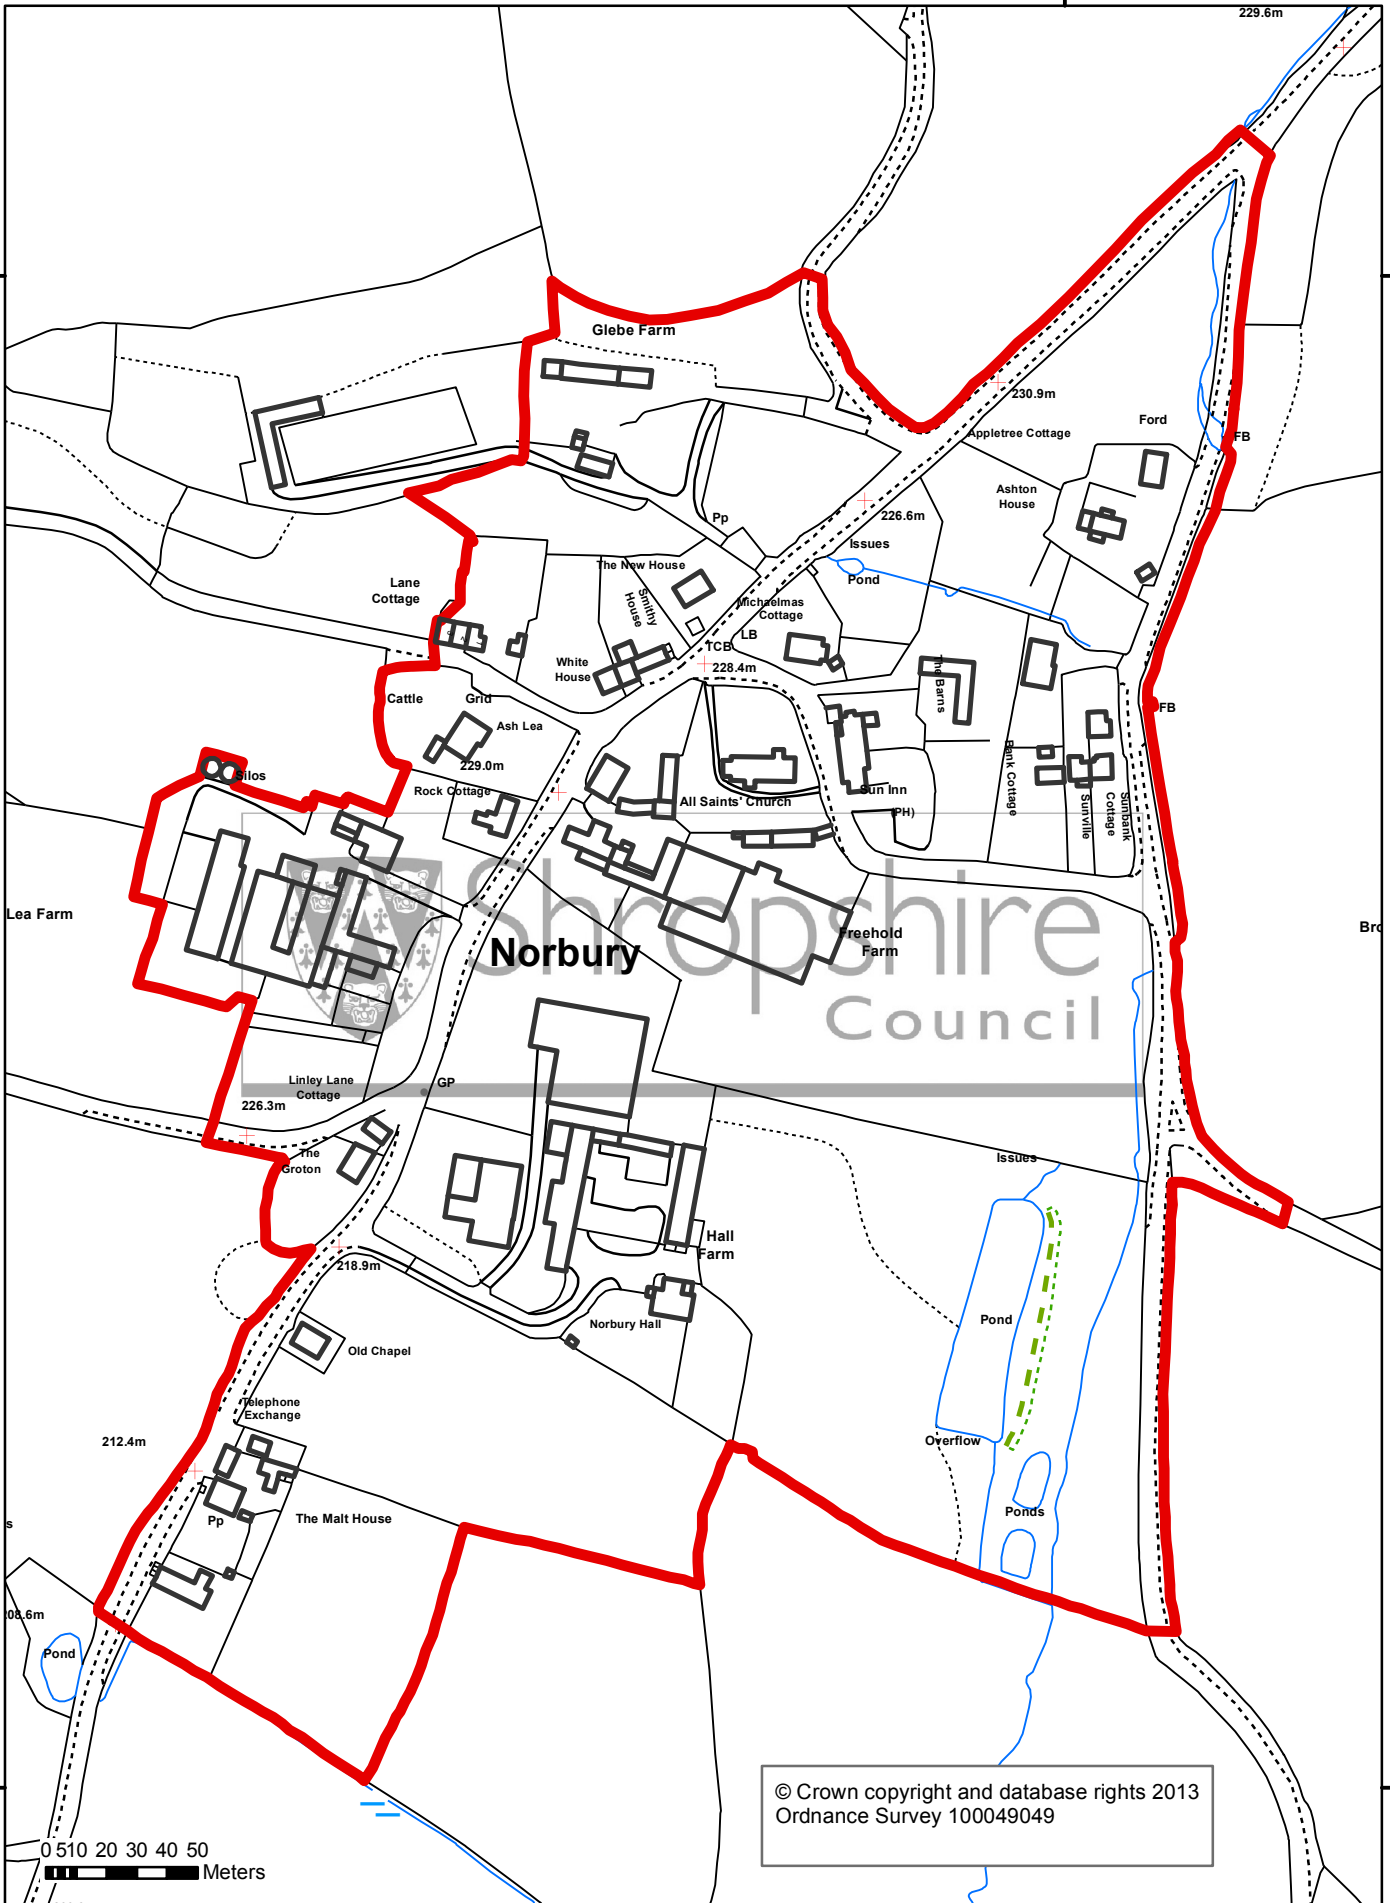

336500 000000

293000 000000

293000 000000

336500 000000

292500 000000

292500 000000

Shropshire Council

Norbury CONSERVATION AREA
 Designated: 01/02/1994 Extended: January 2009

**Historic Environment Team
 Shropshire Council**

The Shirehall, Abbey Foregate
 Shrewsbury, Shropshire, SY2 6ND