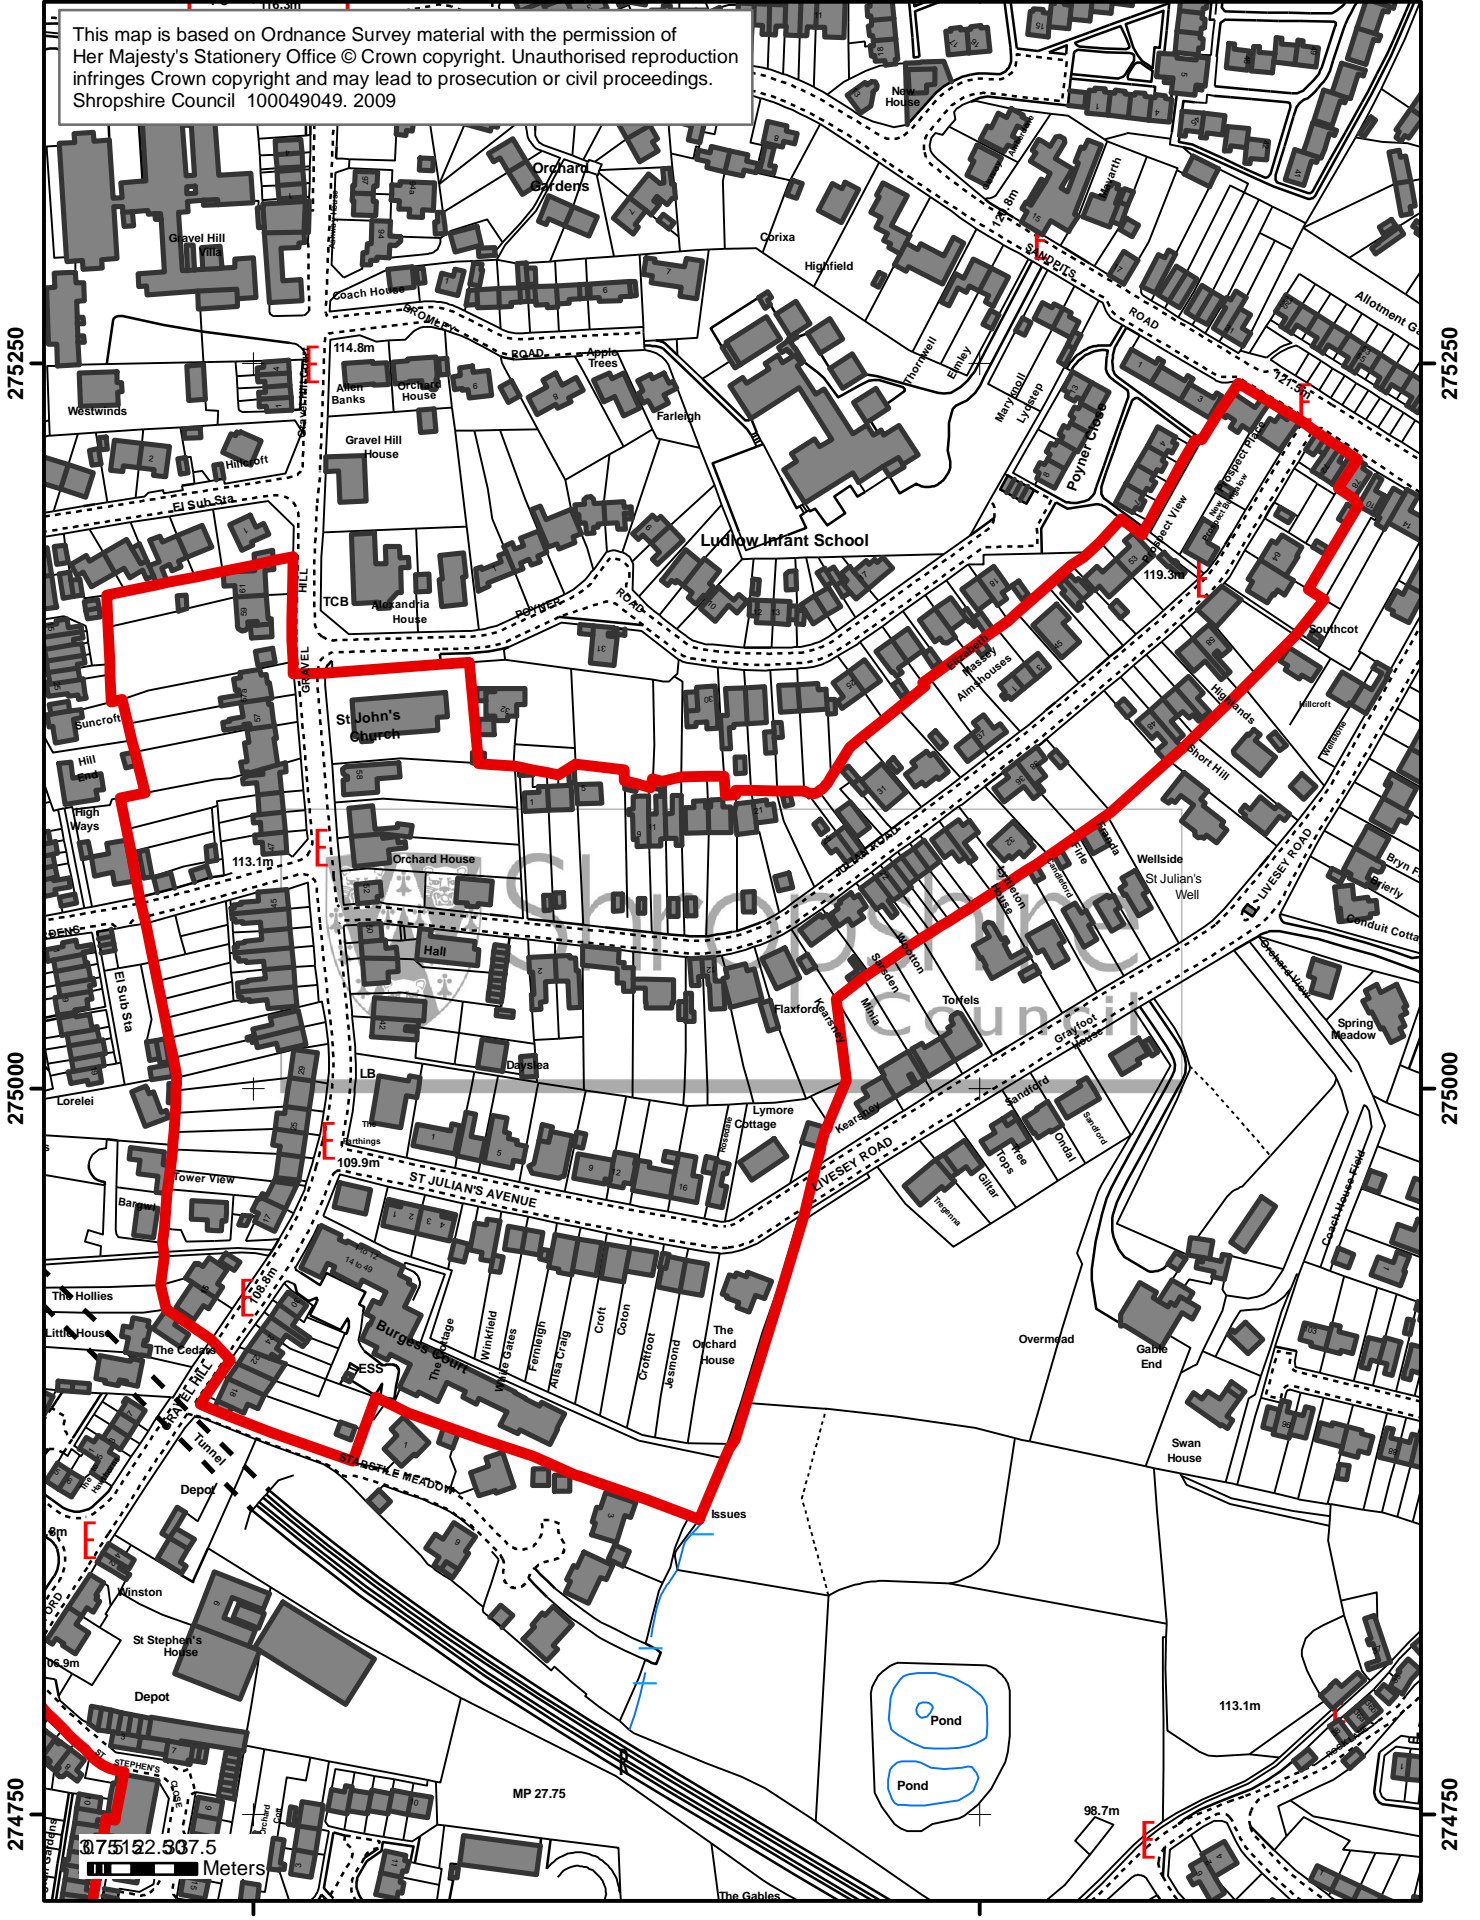

35150

35175

This map is based on Ordnance Survey material with the permission of Her Majesty's Stationery Office © Crown copyright. Unauthorised reproduction infringes Crown copyright and may lead to prosecution or civil proceedings. Shropshire Council 100049049. 2009

Shropshire
Council

LUDLOW GRAVEL HILL CONSERVATION AREA
Designated: 14/02/2008

Historic Environment Team
Development Services
The Shirehall, Abbey Foregate
Shrewsbury, Shropshire, SY2 6ND