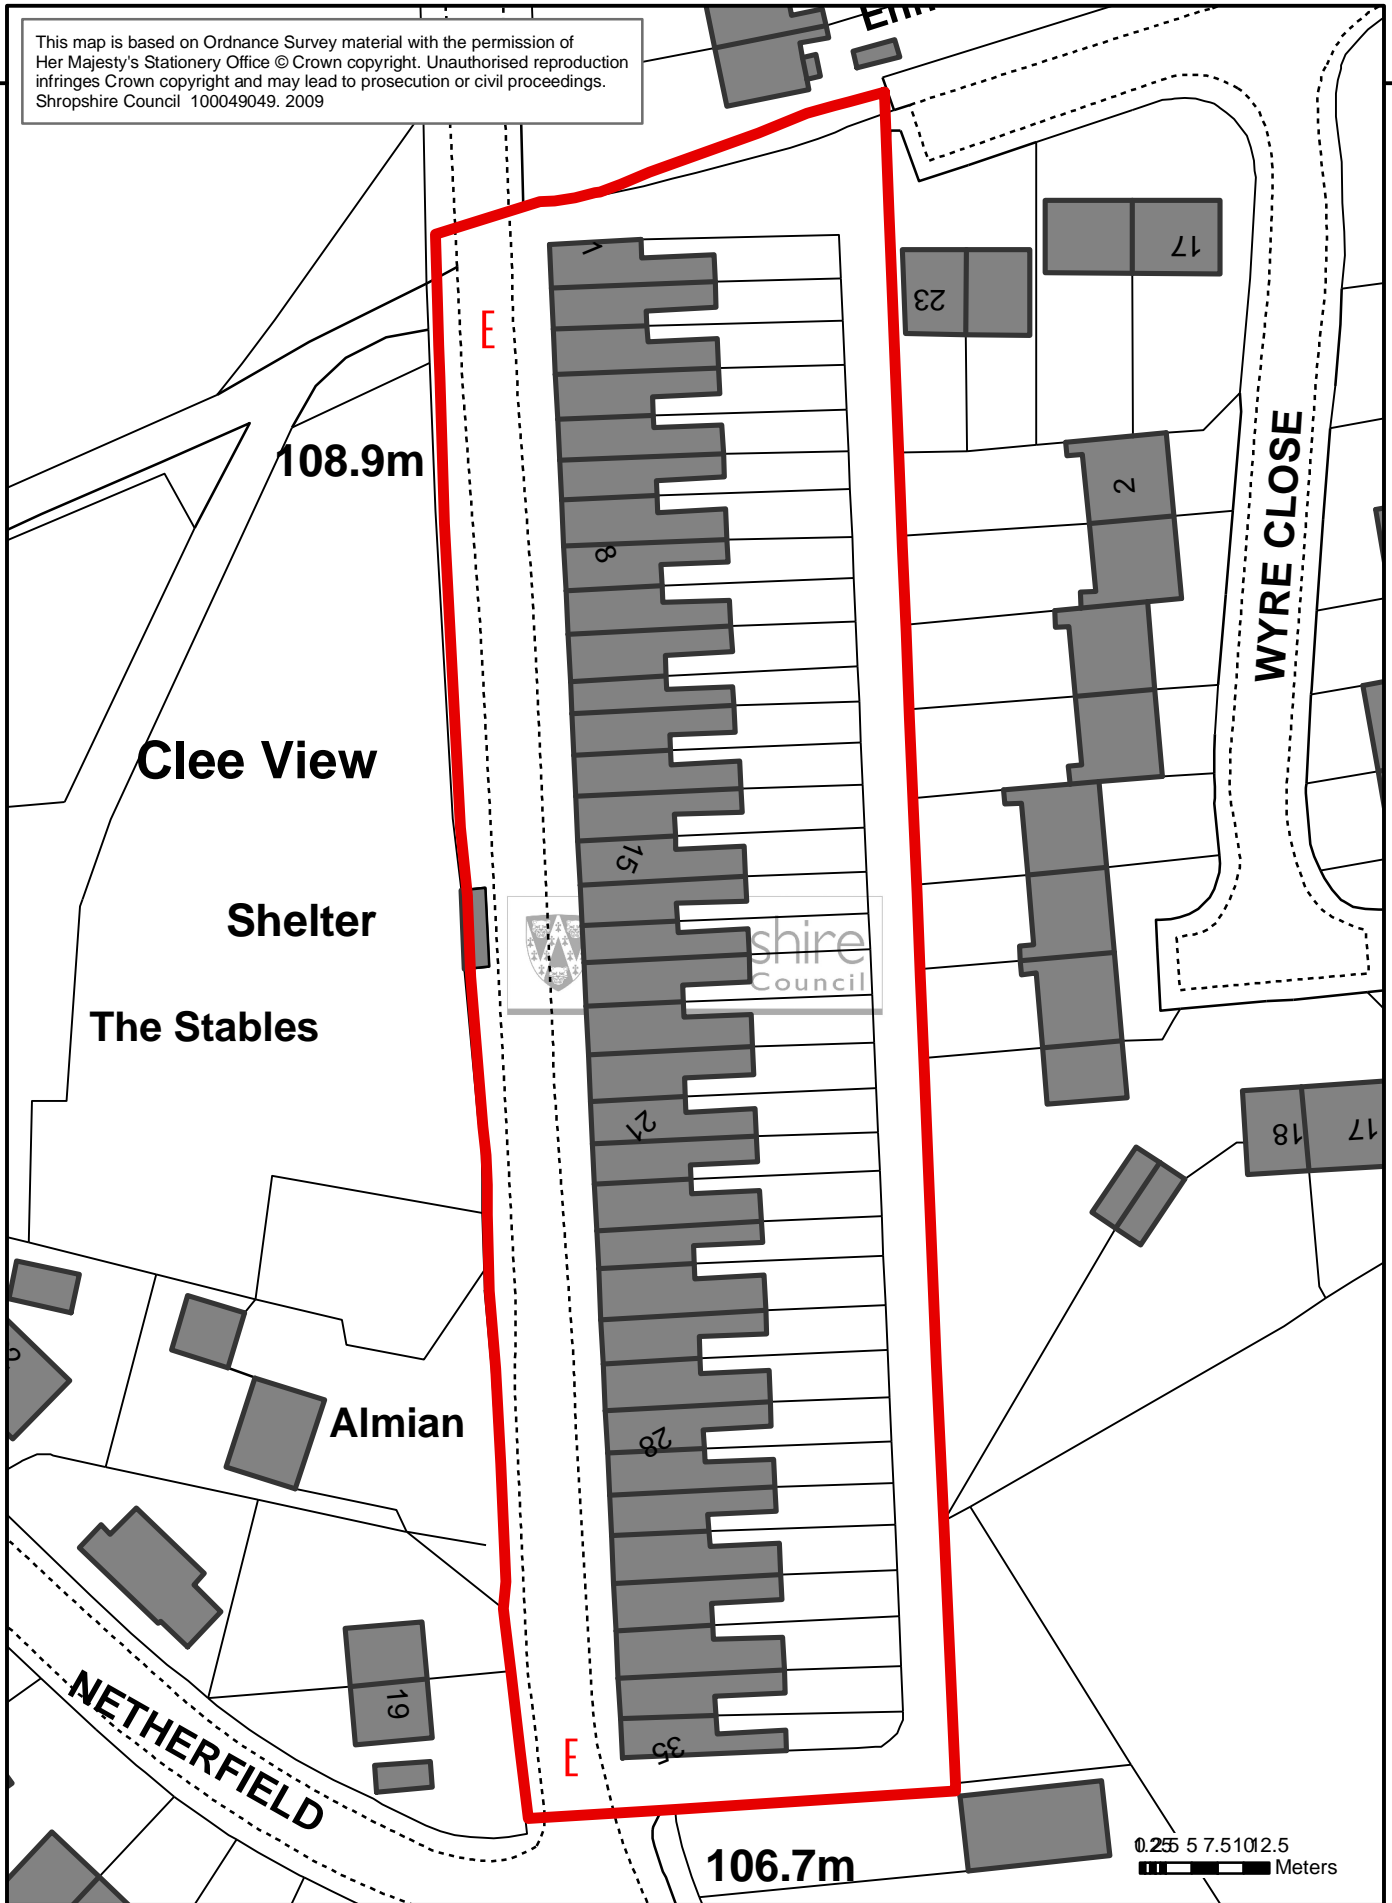

284250

284250

This map is based on Ordnance Survey material with the permission of Her Majesty's Stationery Office © Crown copyright. Unauthorised reproduction infringes Crown copyright and may lead to prosecution or civil proceedings. Shropshire Council 100049049. 2009

Shropshire Council

HIGHLEY CLEE VIEW CONSERVATION AREA
Designated: 09/03/1981
Amended: 23/07/2003

Historic Environment Team
Development Services

The Shirehall, Abbey Foregate
Shrewsbury, Shropshire, SY2 6ND