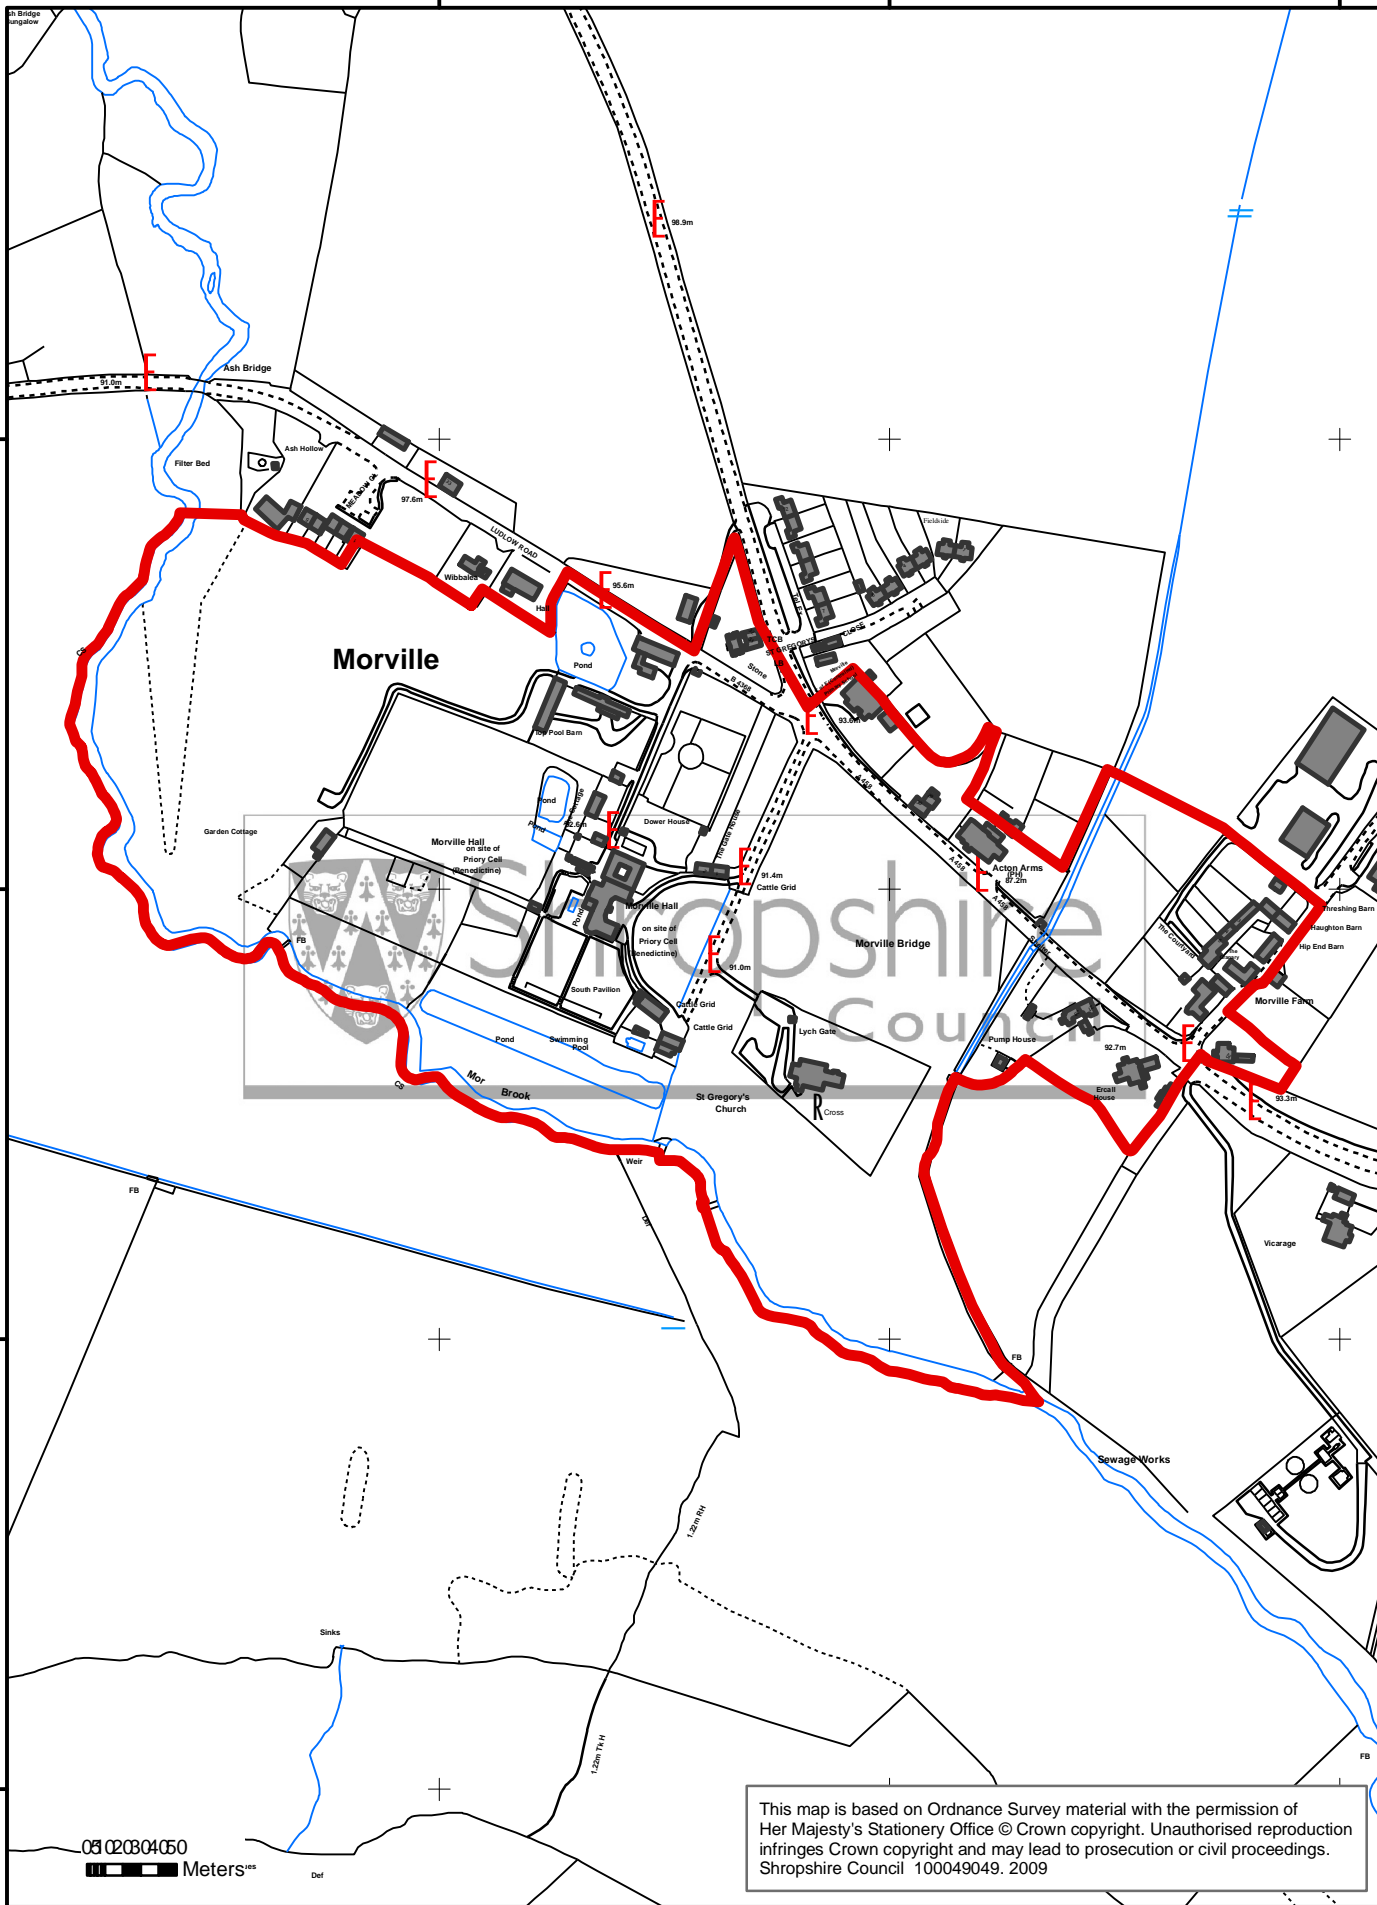

366750

367000

367250

294250

294250

294000

294000

293750

293750

293500

293500

03 02 03 04 05 0
 Meters¹⁰⁵

This map is based on Ordnance Survey material with the permission of Her Majesty's Stationery Office © Crown copyright. Unauthorised reproduction infringes Crown copyright and may lead to prosecution or civil proceedings. Shropshire Council 100049049. 2009