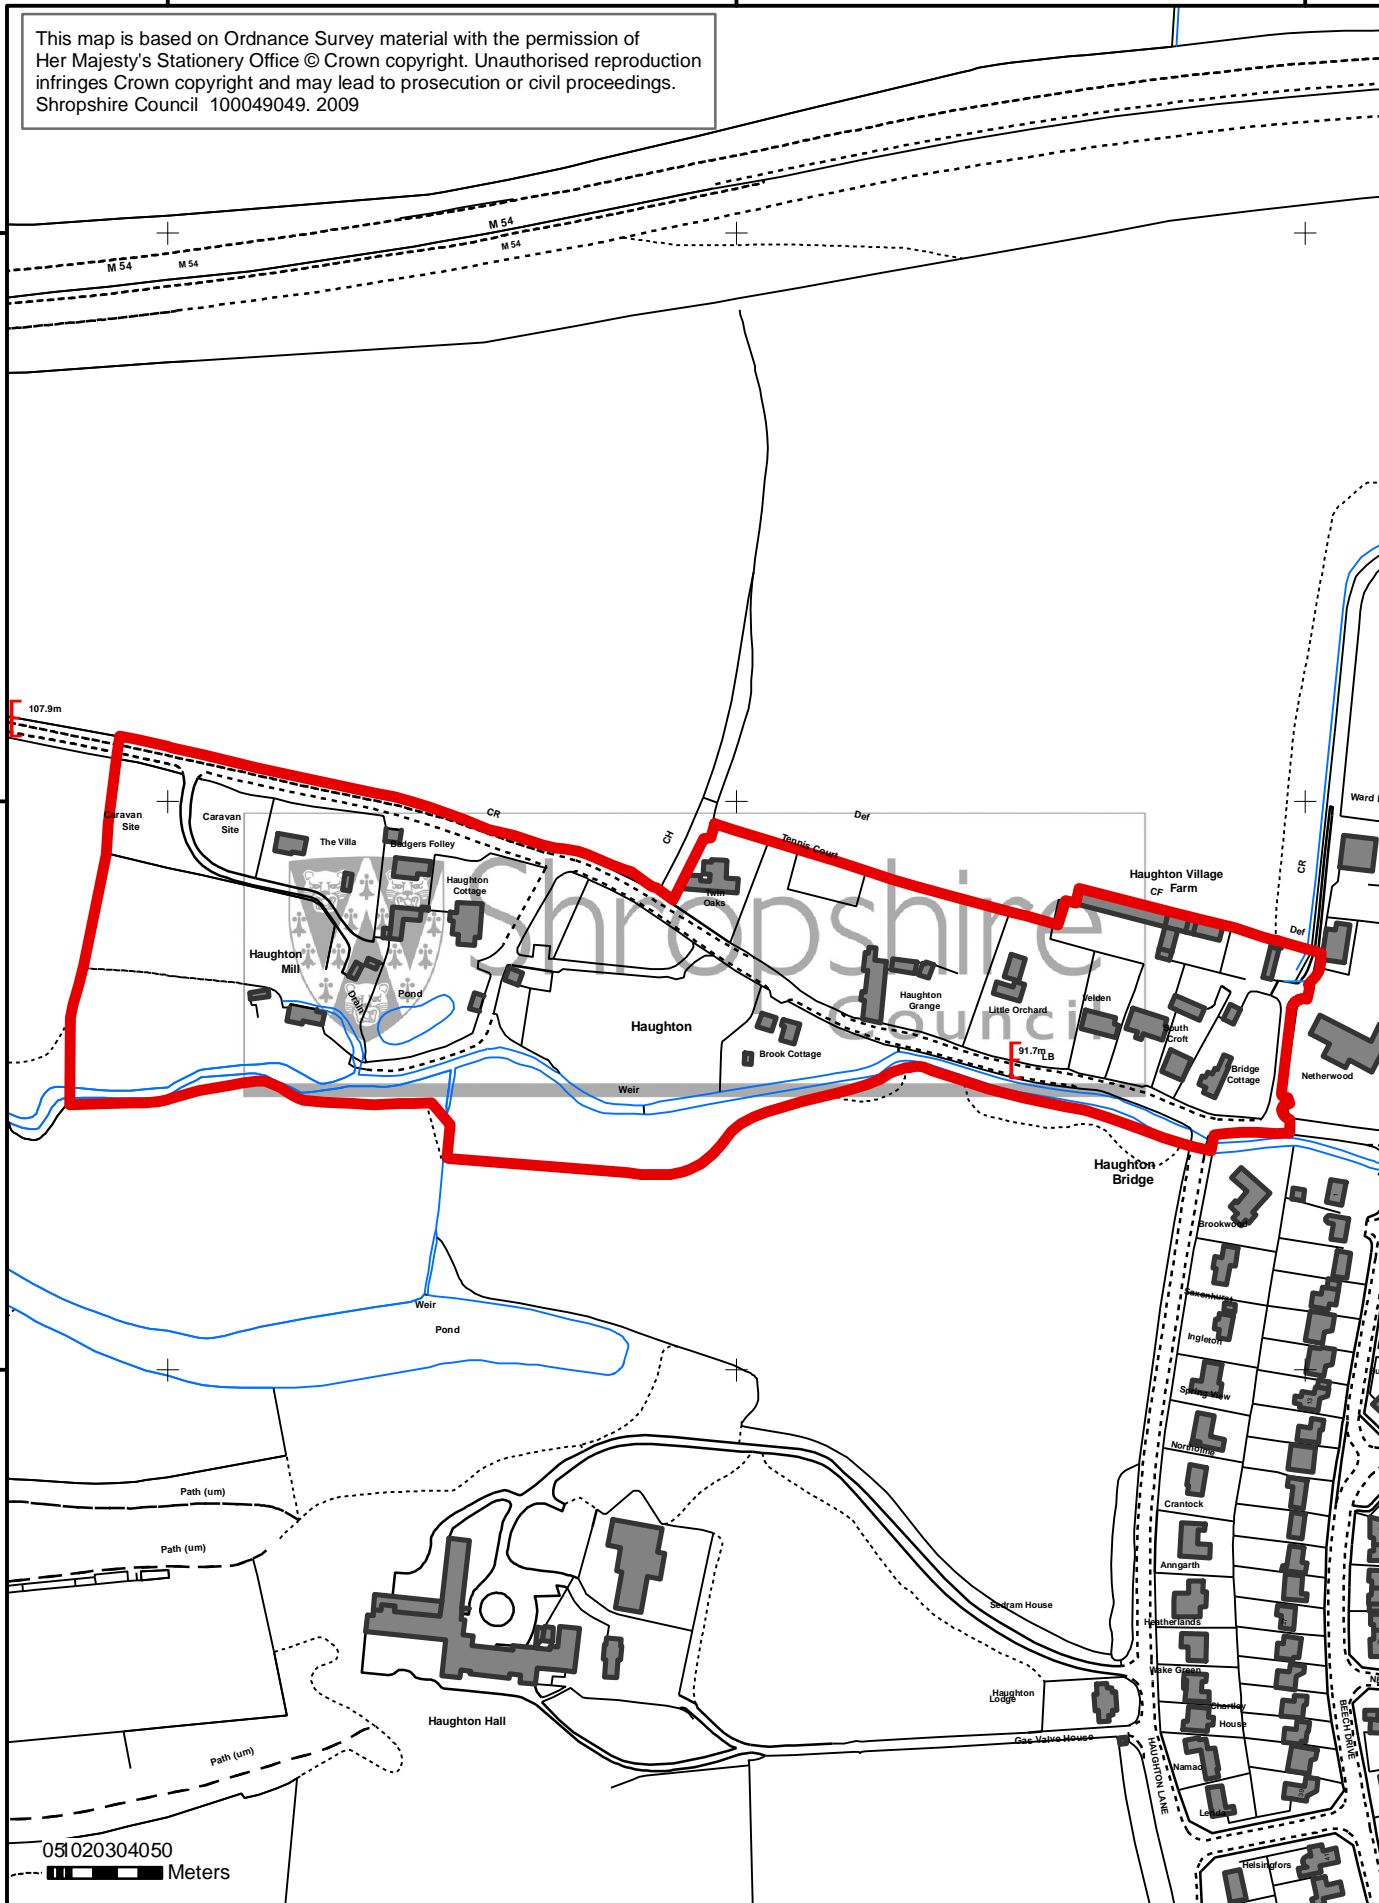

374000

374250

374500

This map is based on Ordnance Survey material with the permission of Her Majesty's Stationery Office © Crown copyright. Unauthorised reproduction infringes Crown copyright and may lead to prosecution or civil proceedings. Shropshire Council 100049049. 2009

309000

309000

308750

308750

308500

308500

374000

374250