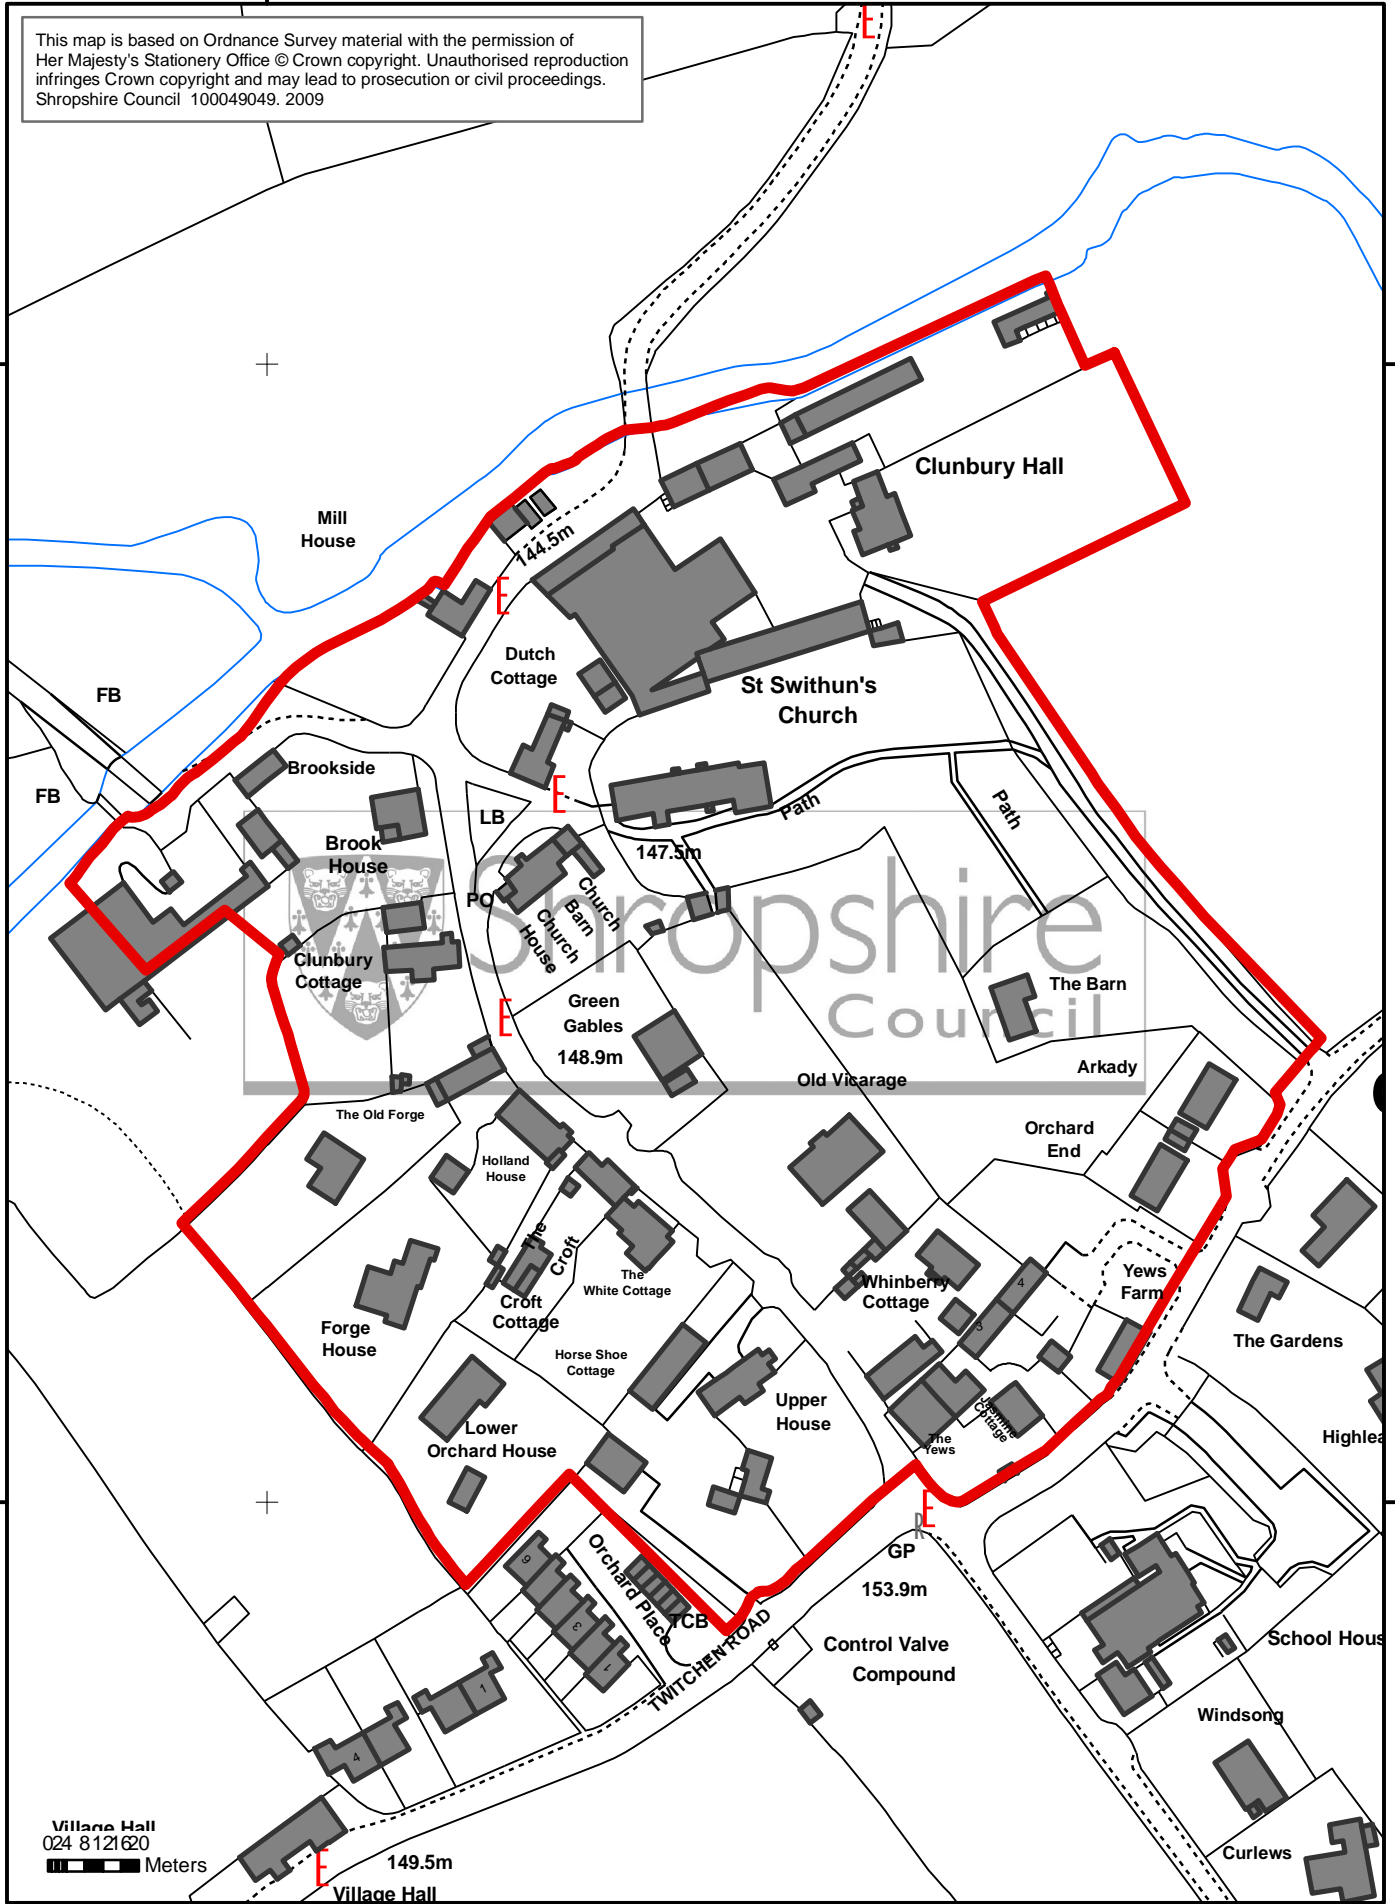

337000

This map is based on Ordnance Survey material with the permission of Her Majesty's Stationery Office © Crown copyright. Unauthorised reproduction infringes Crown copyright and may lead to prosecution or civil proceedings. Shropshire Council 100049049. 2009

280750

280750

280500

280500

337000

Villana Hall  
024 8121620

Meters

149.5m