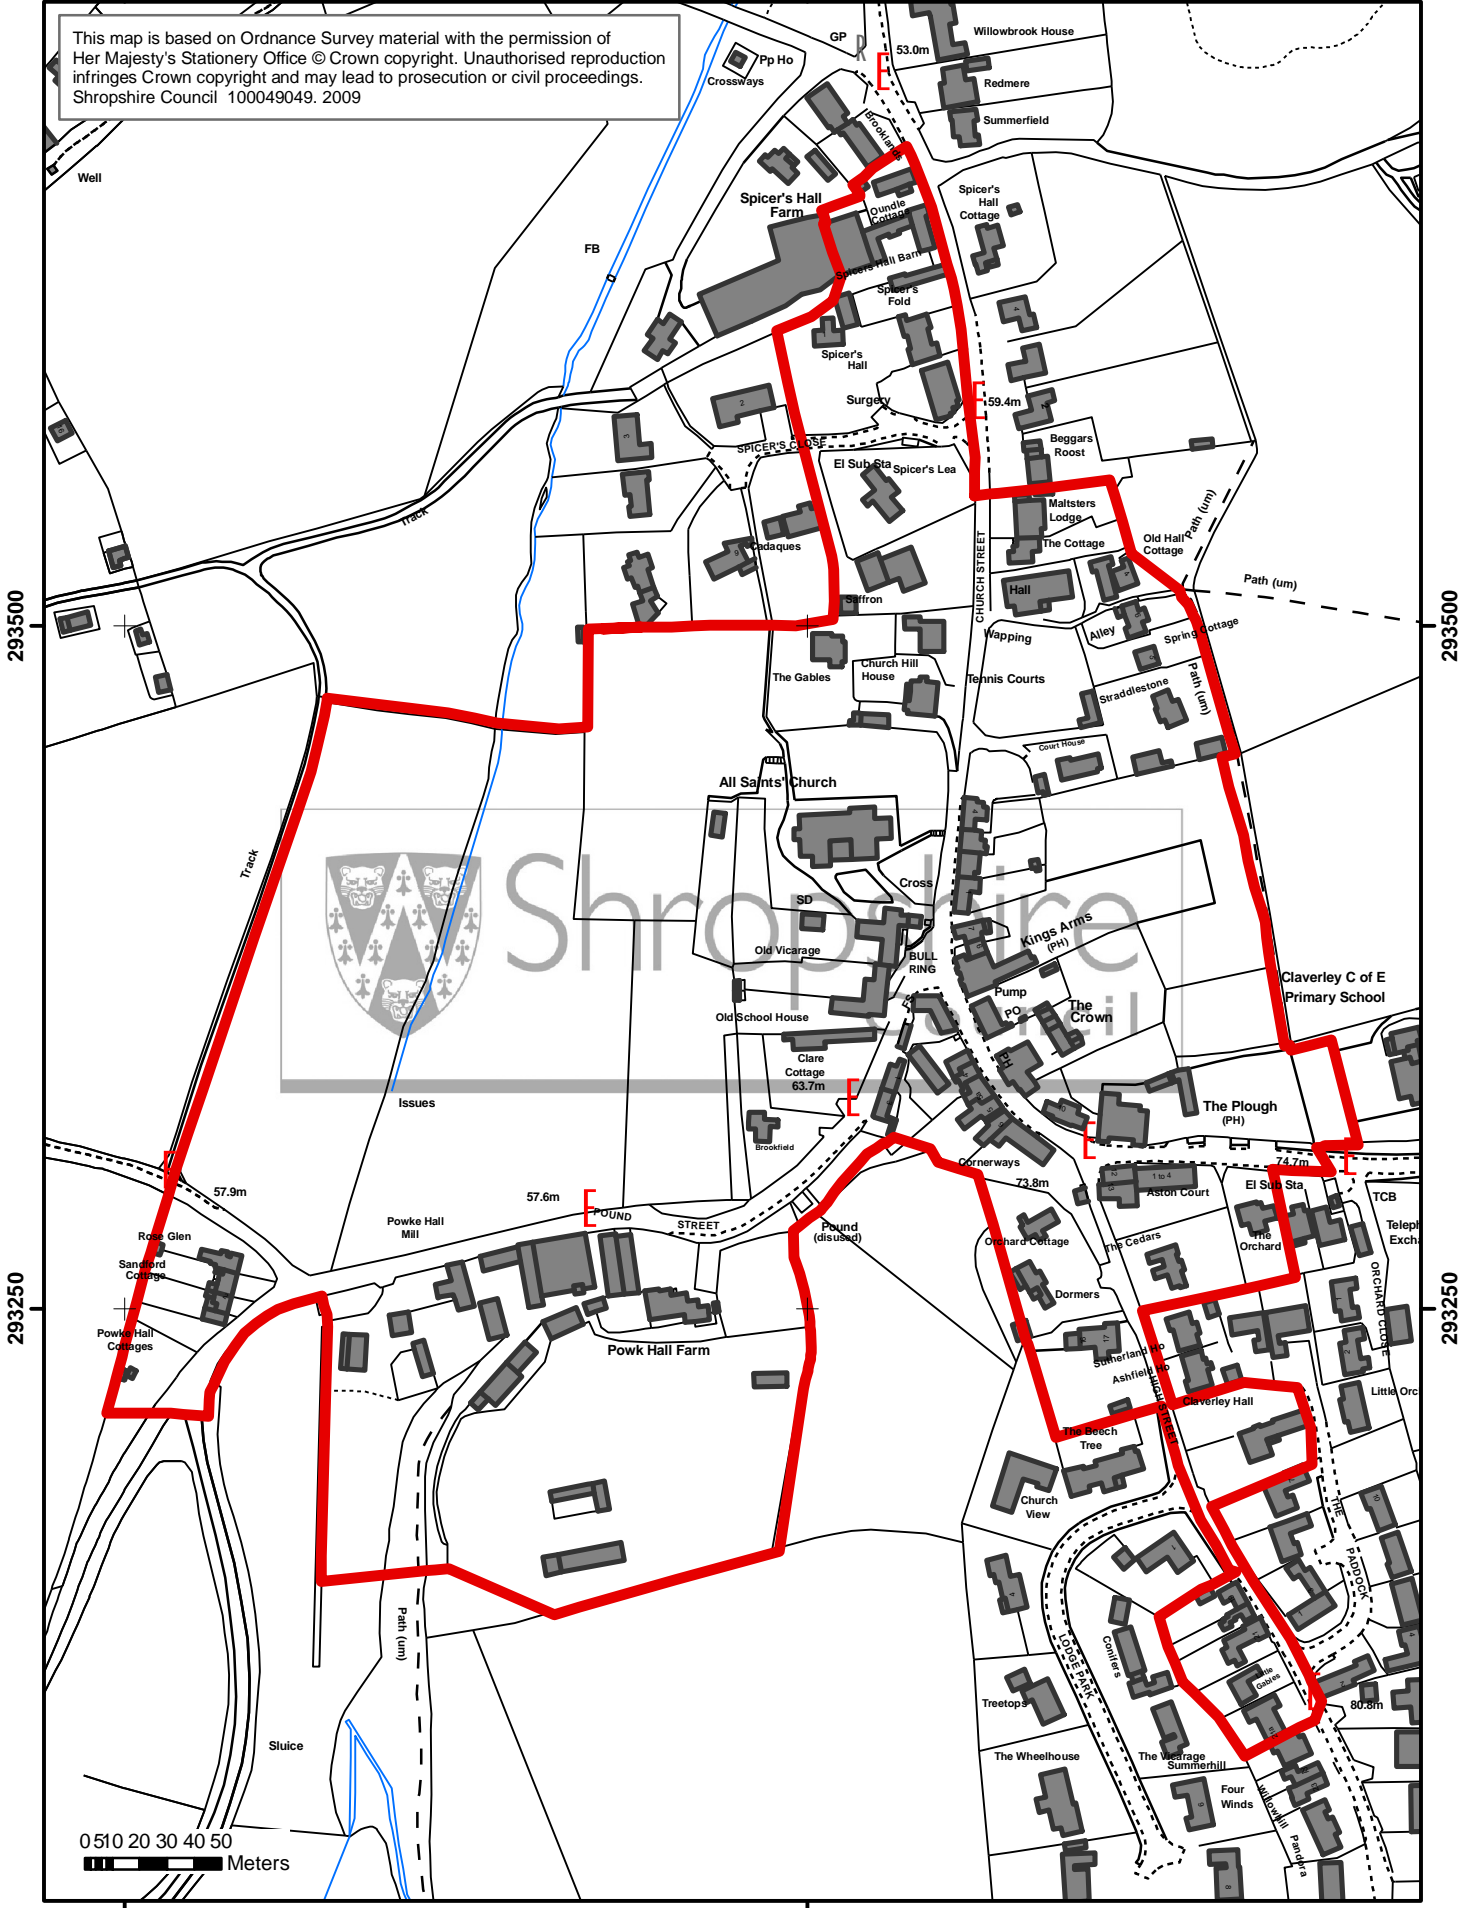

379000

379250

This map is based on Ordnance Survey material with the permission of Her Majesty's Stationery Office © Crown copyright. Unauthorised reproduction infringes Crown copyright and may lead to prosecution or civil proceedings. Shropshire Council 100049049. 2009

293500

293500

293250

293250

379000

379250

Shropshire Council

CLAVERLEY CONSERVATION AREA
Designated: 27/05/1973
Amended: 23/07/2003