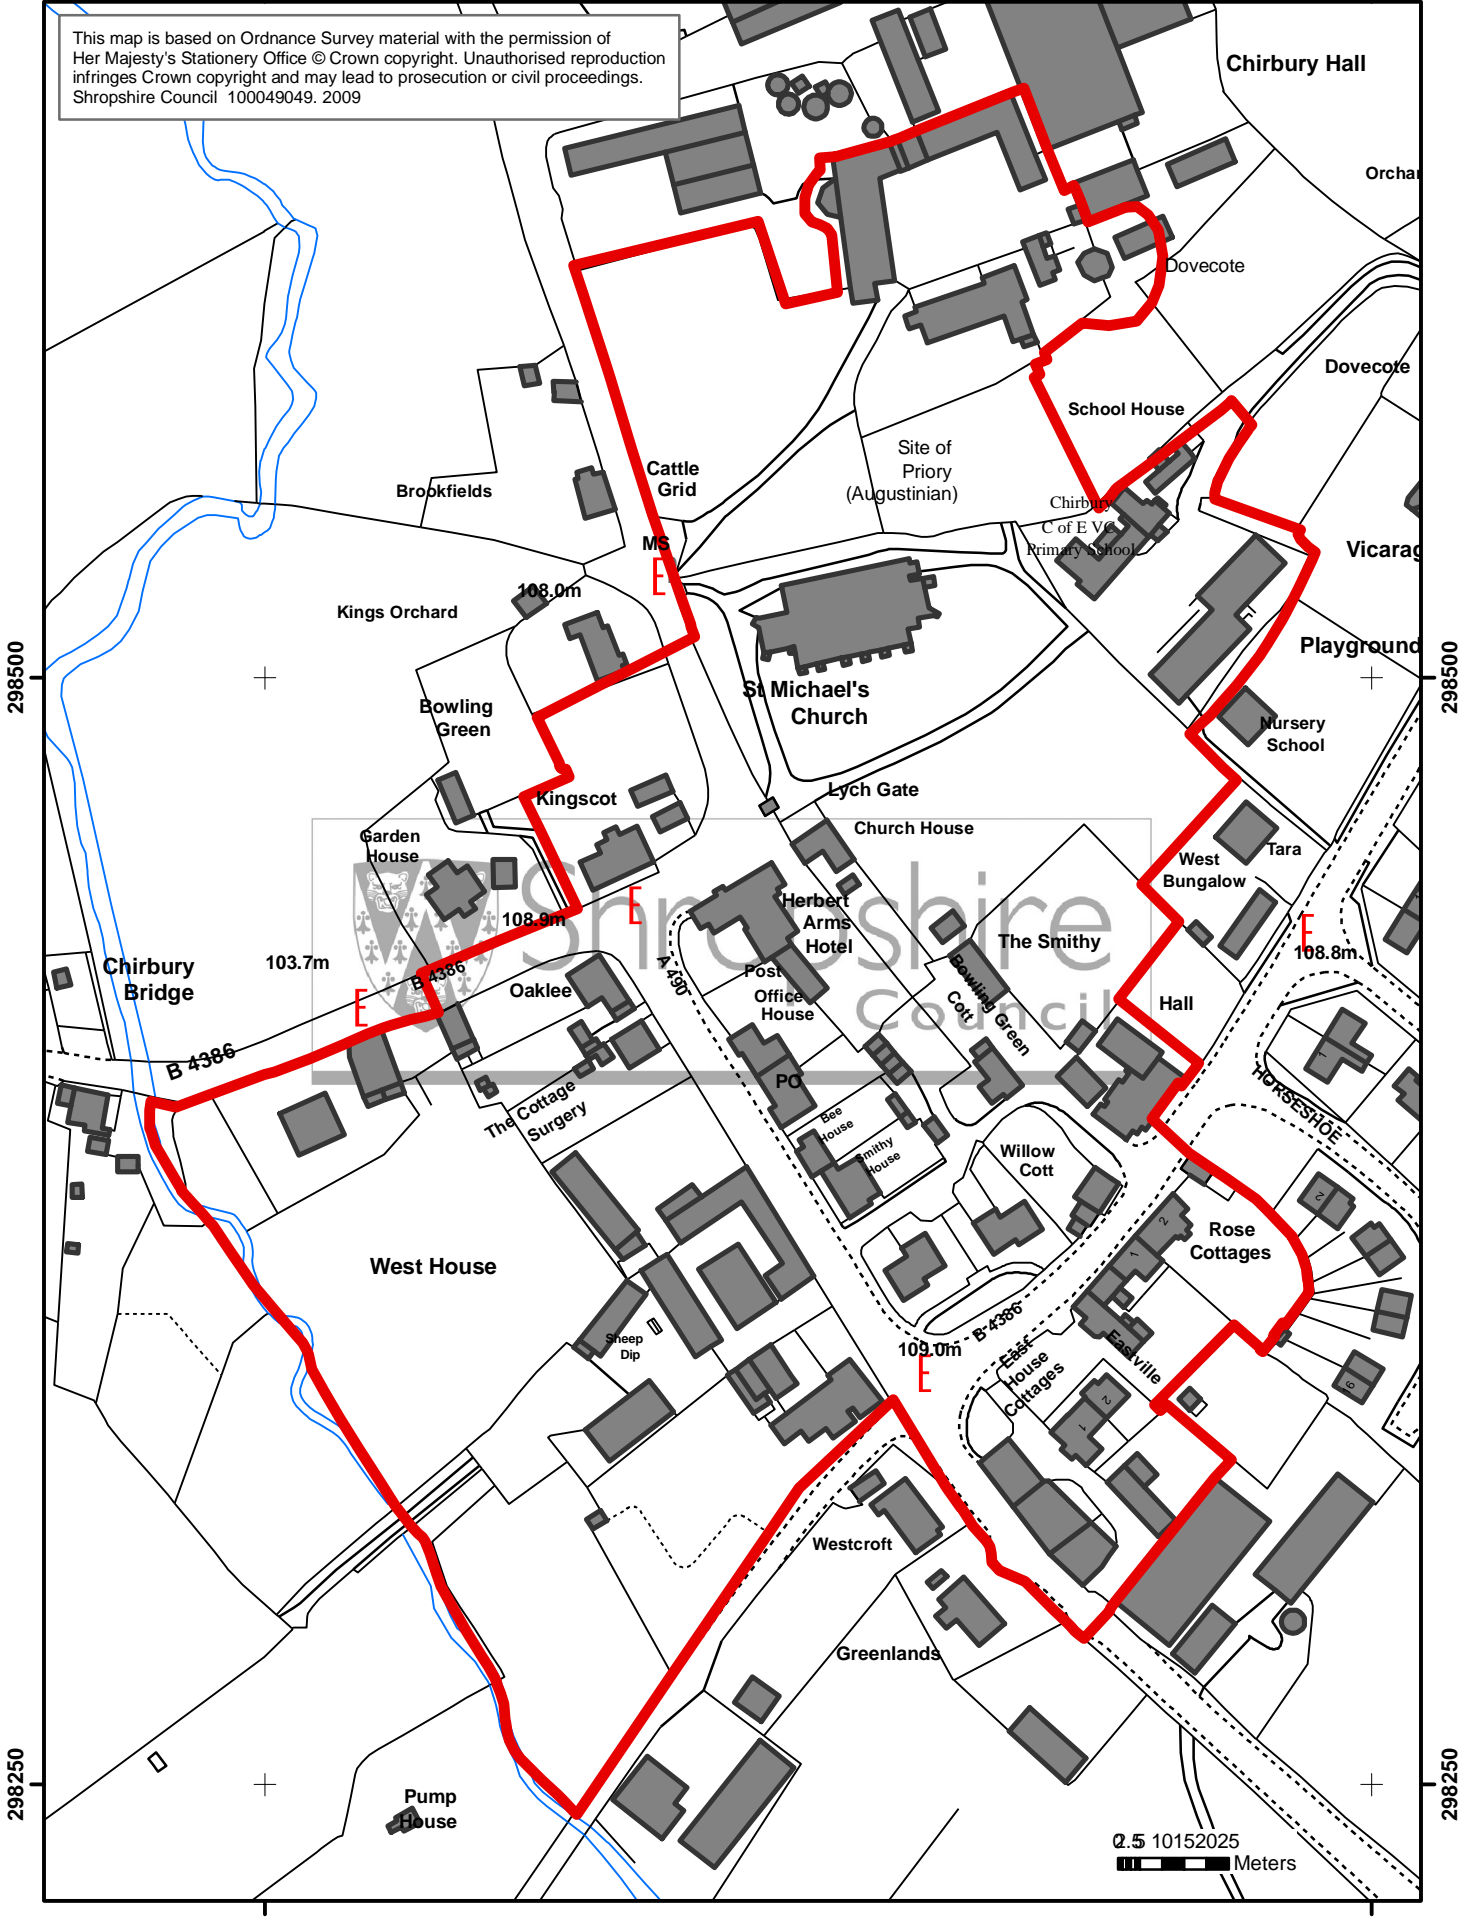

326000

326250

This map is based on Ordnance Survey material with the permission of Her Majesty's Stationery Office © Crown copyright. Unauthorised reproduction infringes Crown copyright and may lead to prosecution or civil proceedings. Shropshire Council 100049049. 2009

298500

298500

298250

298250

326000

326250

Shropshire Council

CHIRBURY CONSERVATION AREA  
Designated: 01/02/1994