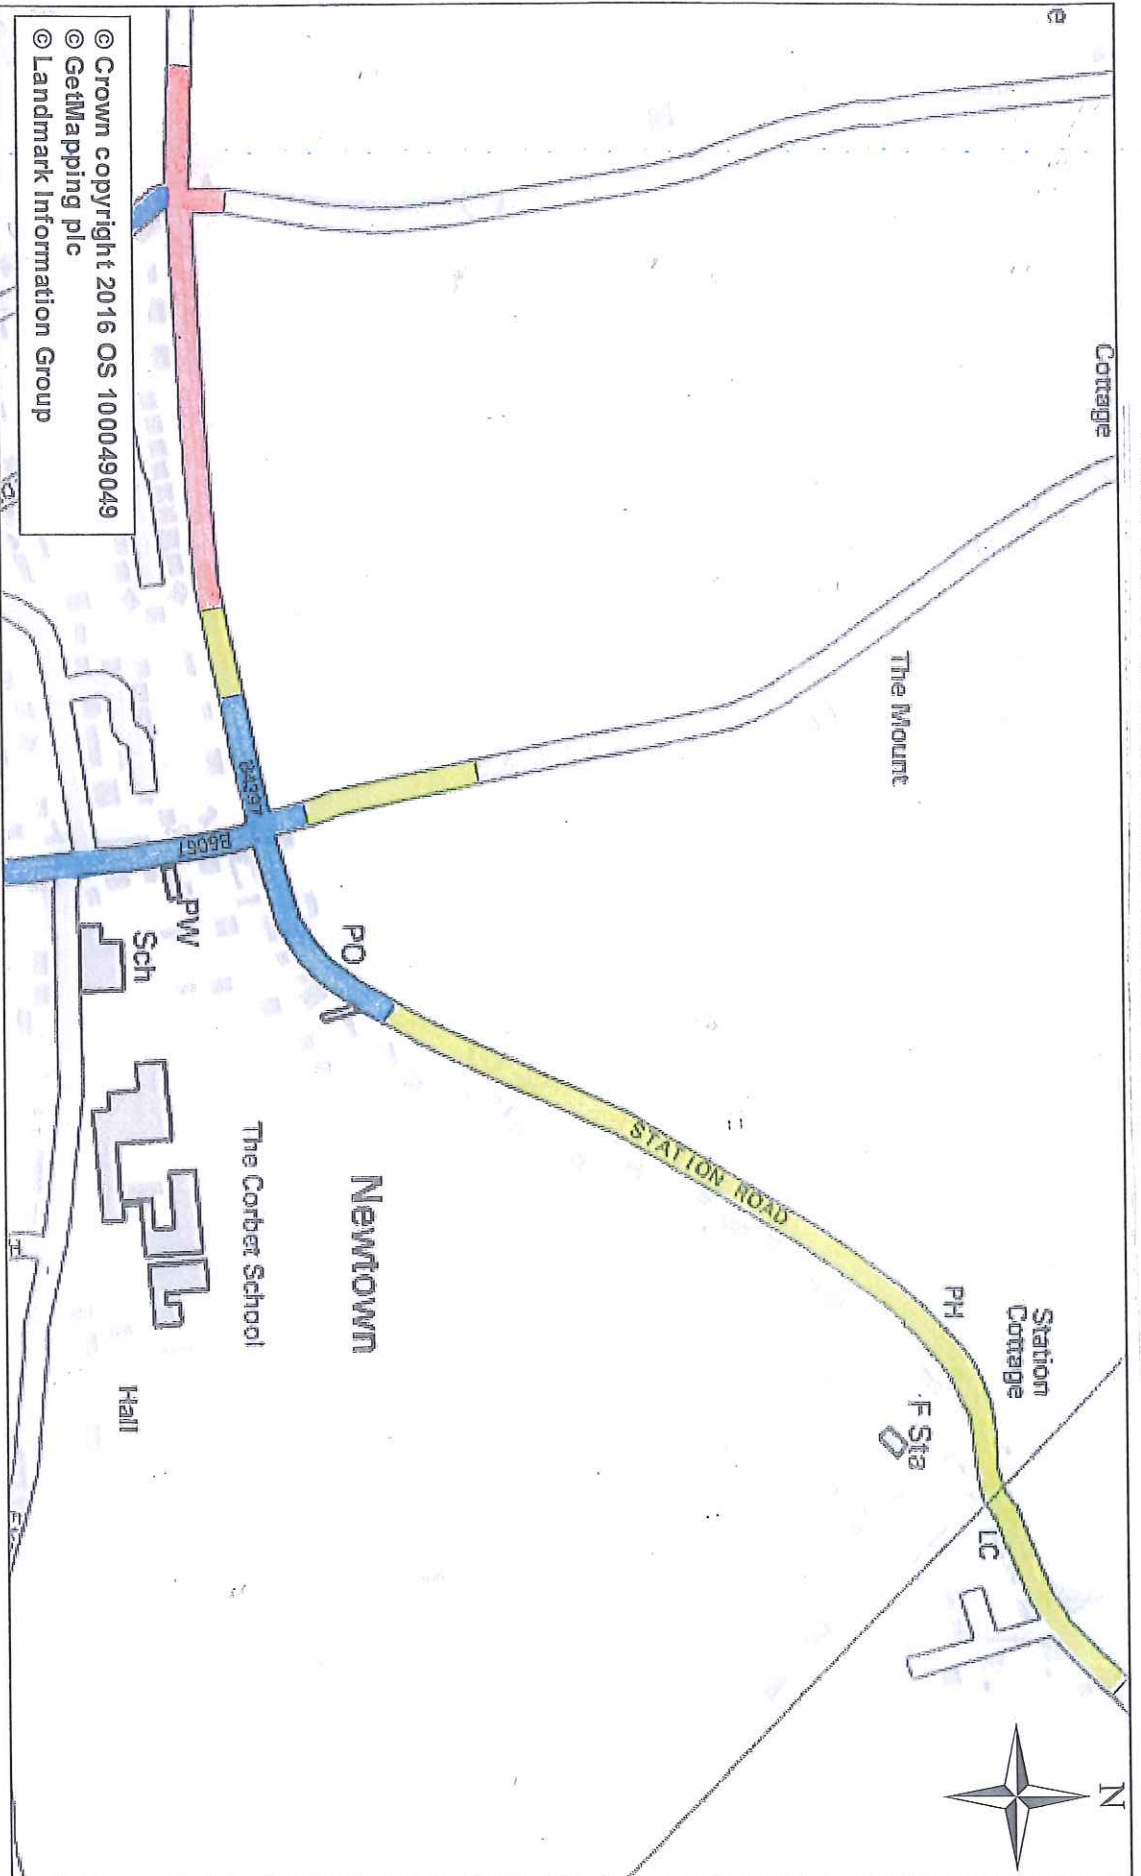

# PROPOSED SPEED LIMIT CHANGES - BASCHURCH

© Crown copyright 2016 OS 100049049  
 © GetMapping plc  
 © Landmark Information Group

- Existing 30mph speed limit
- Proposed extension to 30mph speed limit
- Existing 40mph speed limit