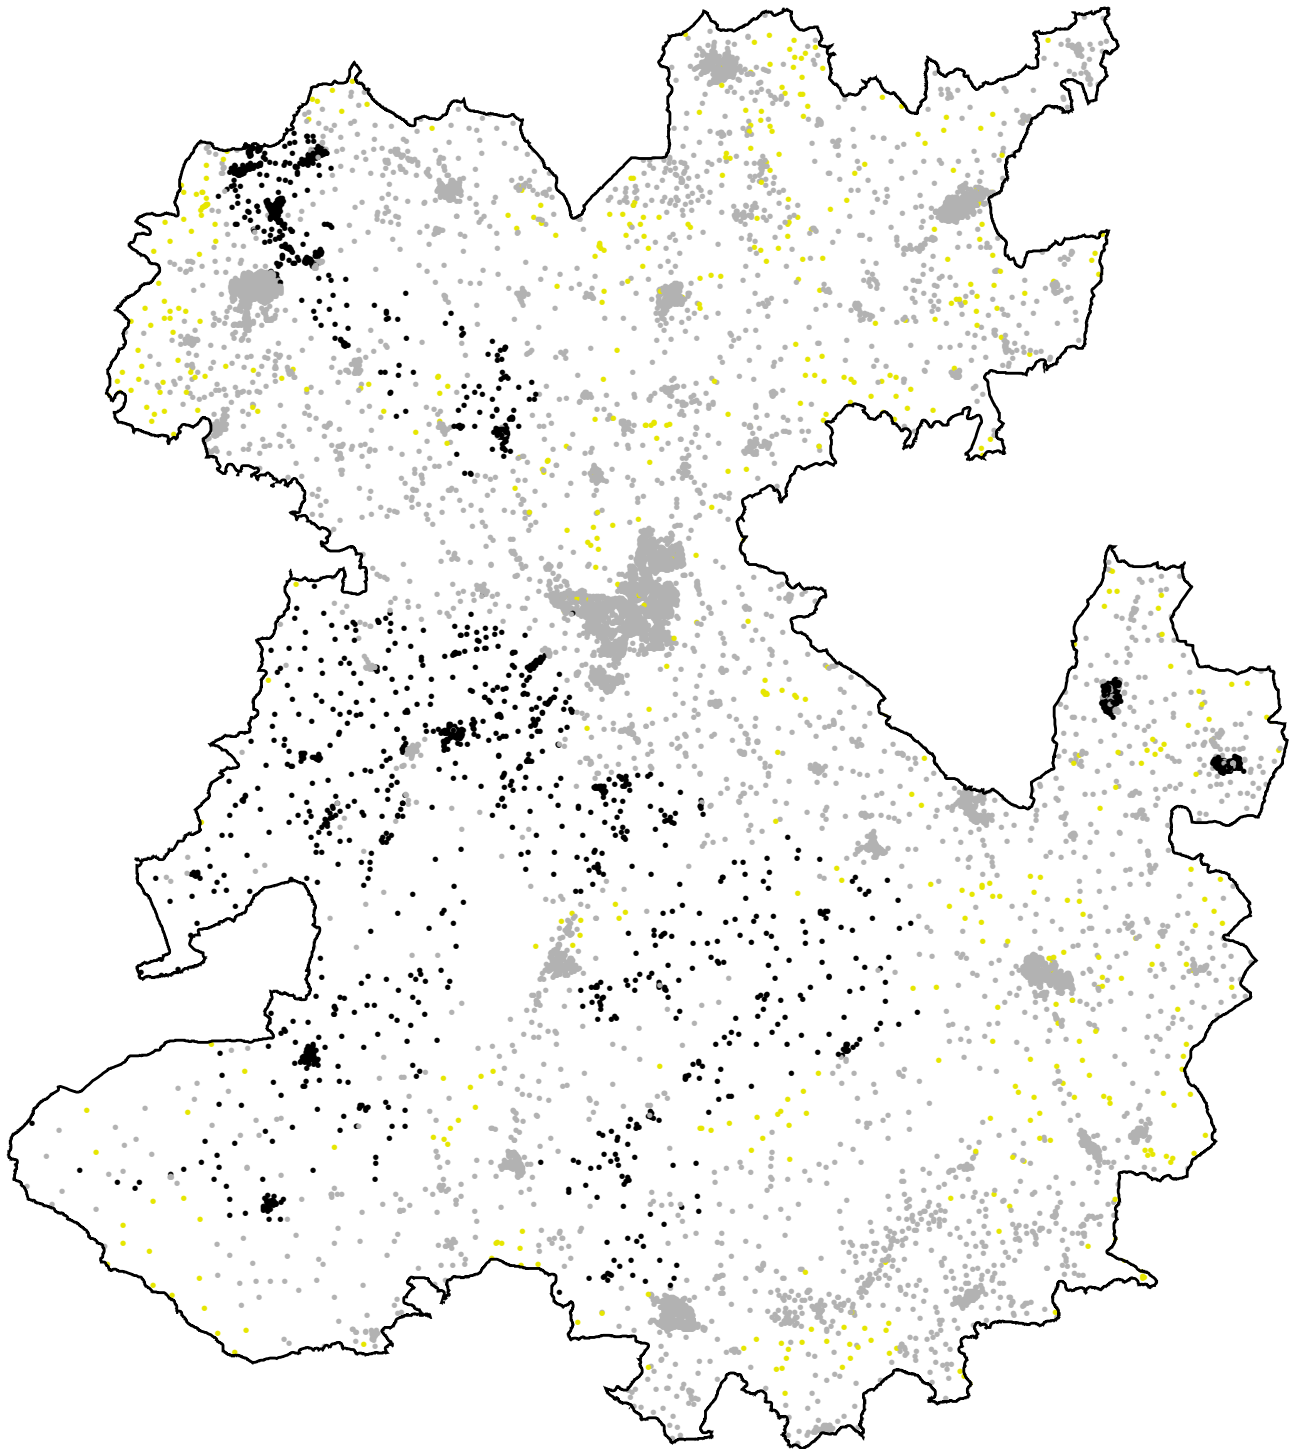

Connecting Shropshire Basic Broadband Coverage Map, August 2016 Public Consultation

Basic Broadband Classification

- Black - 2 or more providers
- Grey - 1 provider
- Yellow - no basic broadband provision