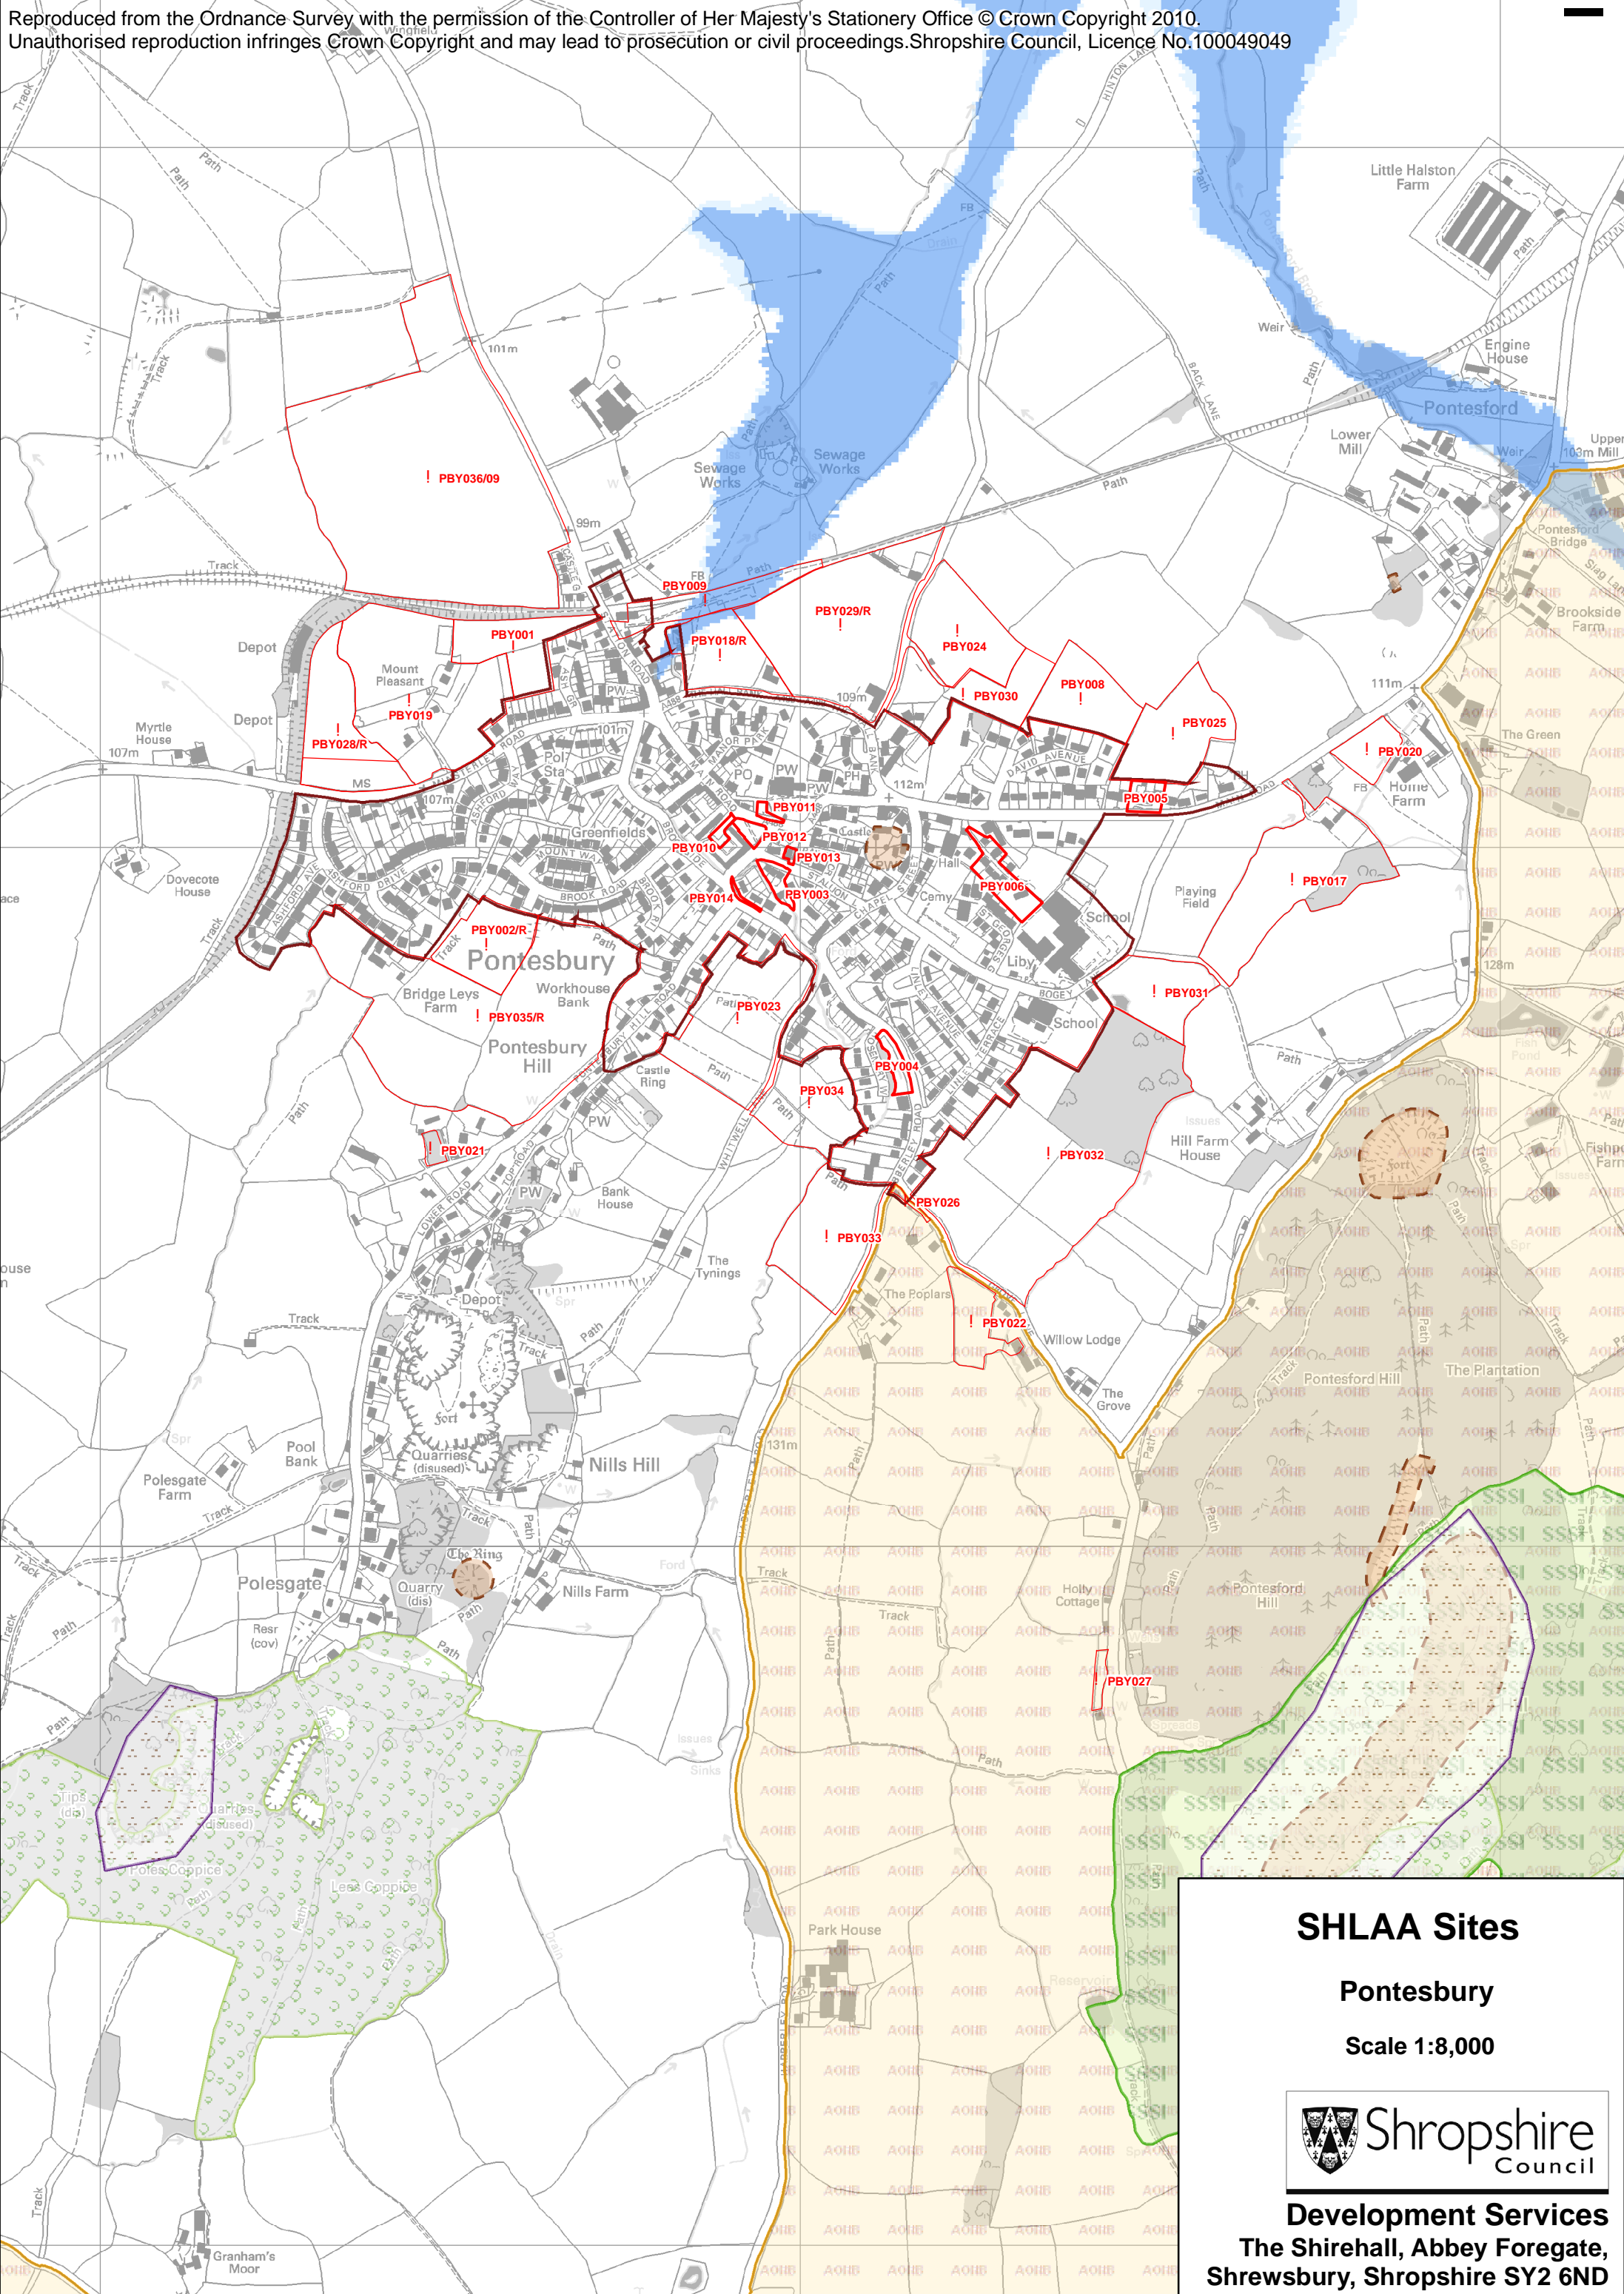

SHLAA Sites
Pant
Scale 1:10,000

Development Services
 The Shirehall, Abbey Foregate,
 Shrewsbury, Shropshire SY2 6ND

SHLAA Sites

Pontesbury

Scale 1:8,000

Development Services
The Shirehall, Abbey Foregate,
Shrewsbury, Shropshire SY2 6ND

SHLAA Sites

Prees

Scale 1:10,000

Development Services

**The Shirehall, Abbey Foregate,
Shrewsbury, Shropshire SY2 6ND**

SHLAA Sites

Ruyton XI Towns

Scale 1:9,000

SHLAA Sites
Shawbury
Scale 1:11,000

Development Services
 The Shirehall, Abbey Foregate,
 Shrewsbury, Shropshire SY2 6ND

SHLAA Sites

Shifnal

Scale 1:11,000

Development Services
The Shirehall, Abbey Foregate,
Shrewsbury, Shropshire SY2 6ND