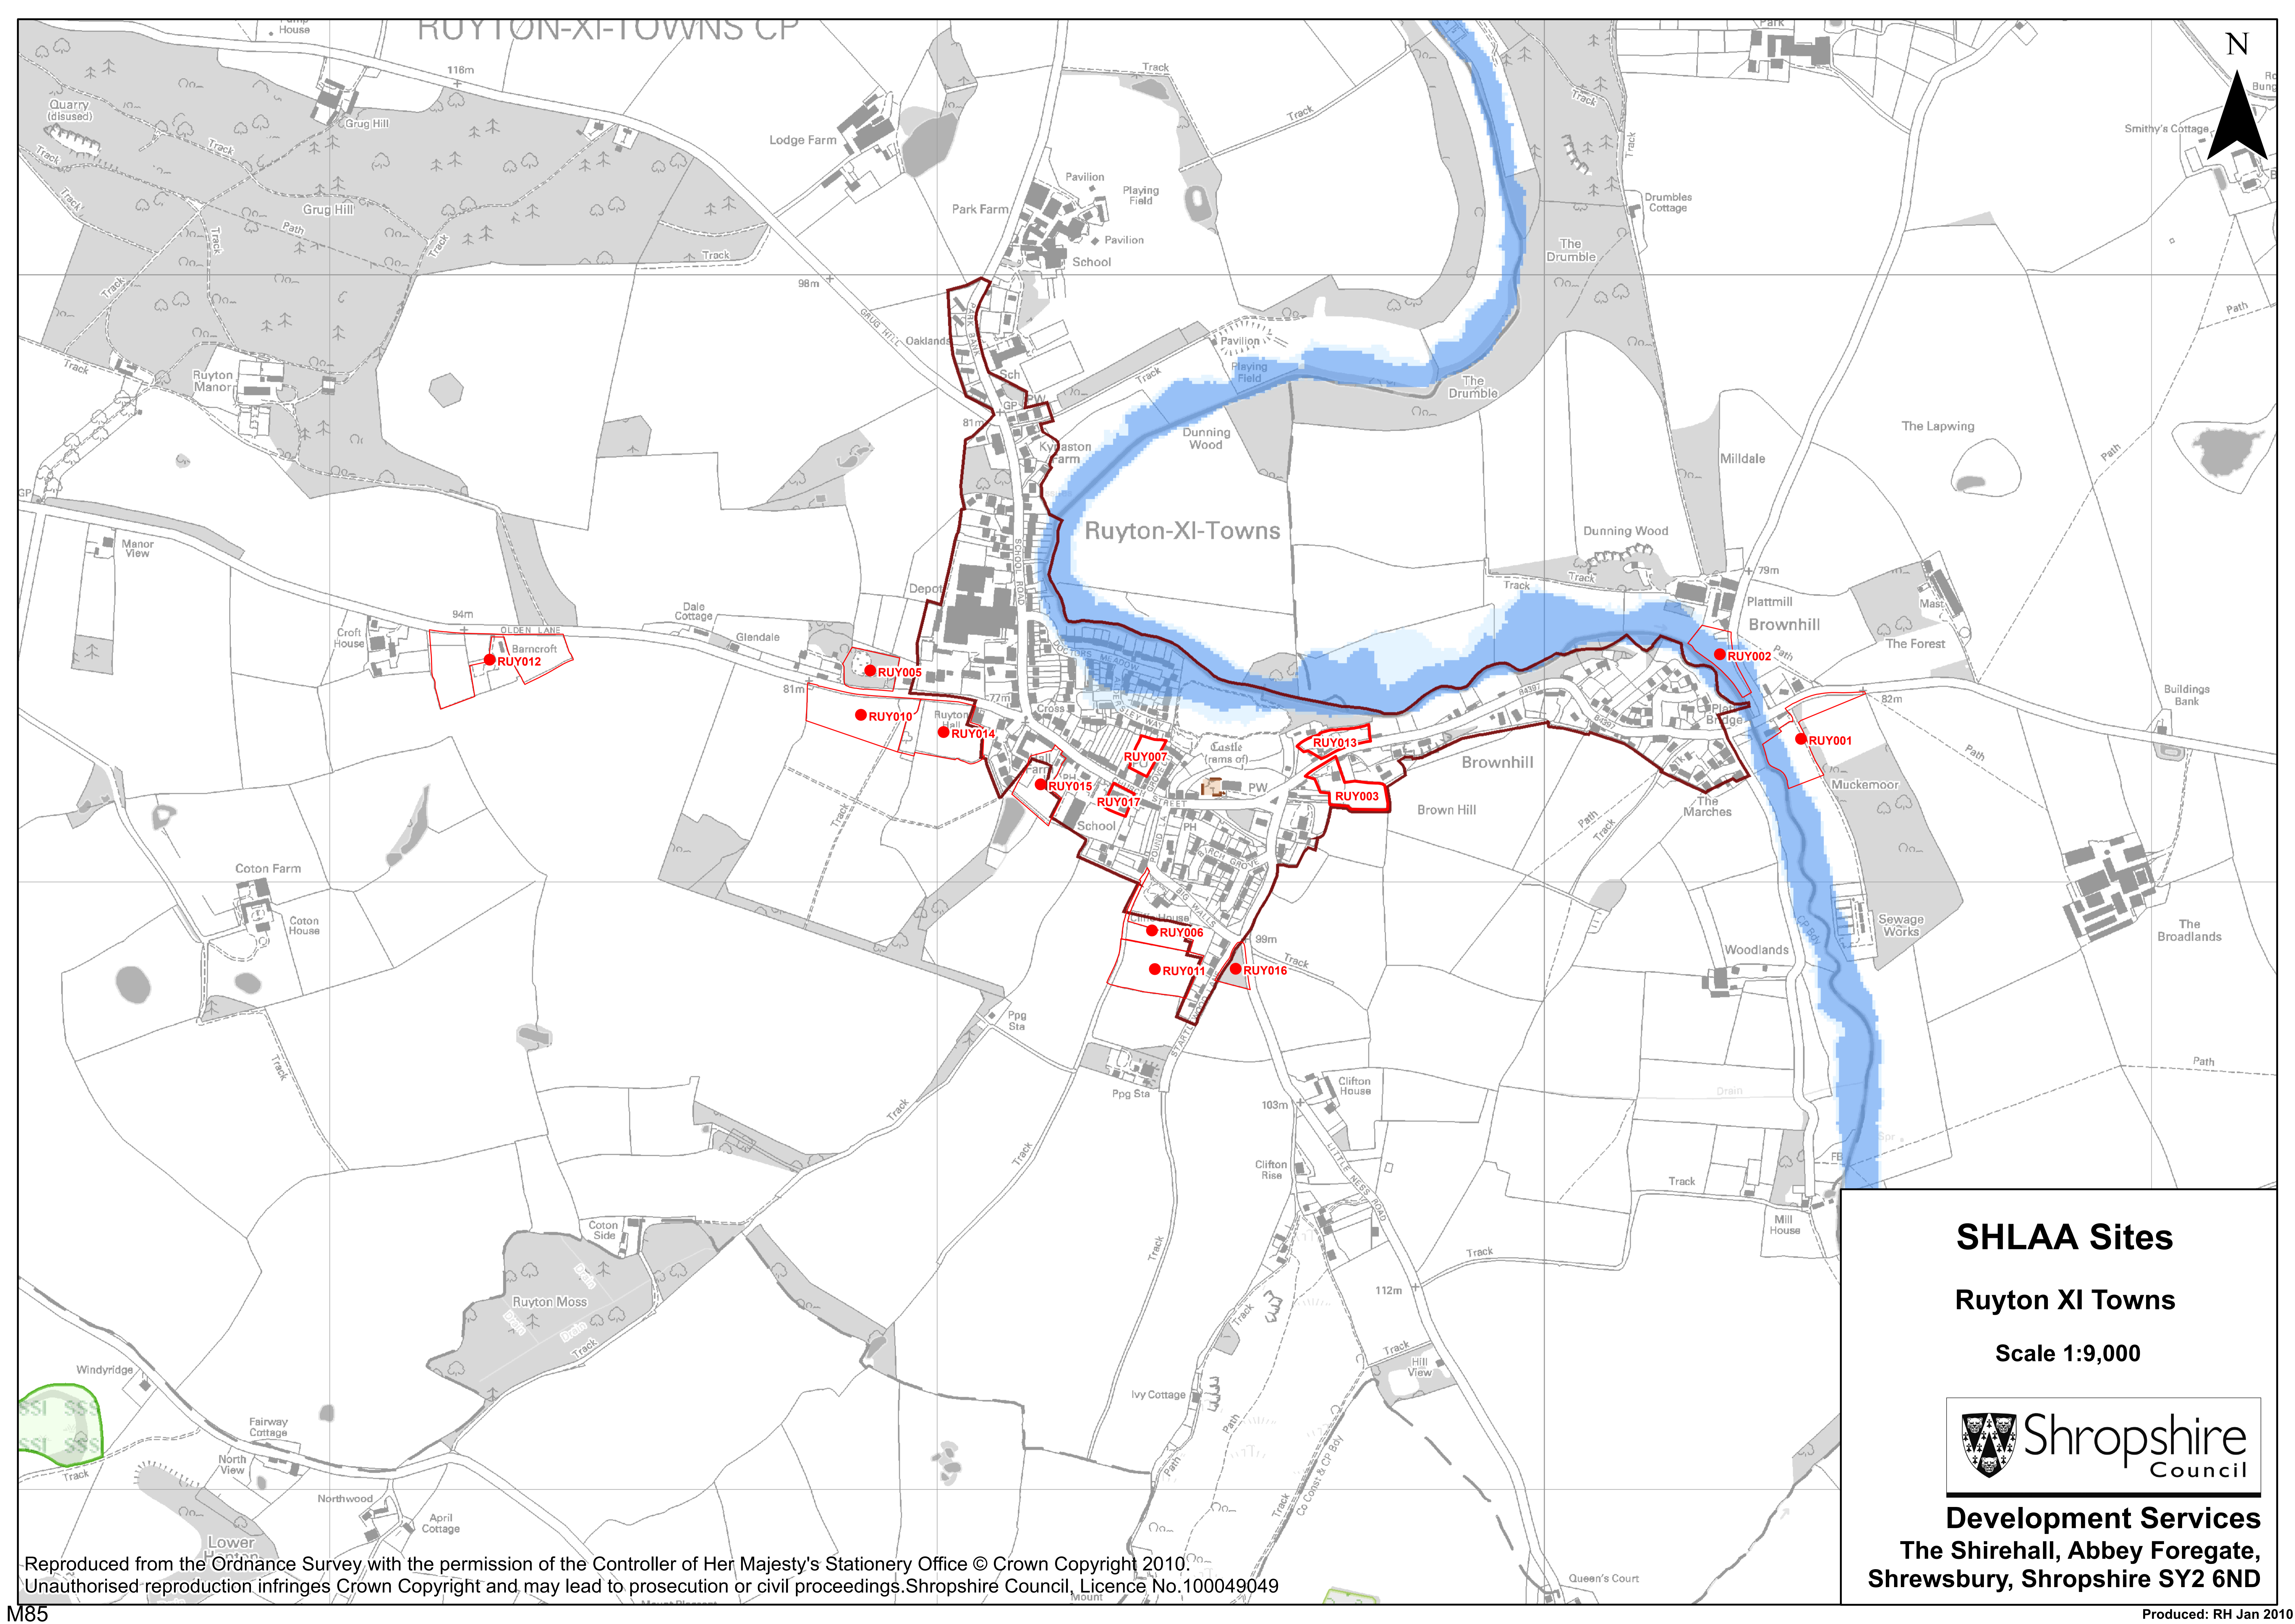

SHLAA Sites
Pant
Scale 1:10,000

Development Services
 The Shirehall, Abbey Foregate,
 Shrewsbury, Shropshire SY2 6ND

SHLAA Sites

Pontesbury

Scale 1:8,000

Development Services
The Shirehall, Abbey Foregate,
Shrewsbury, Shropshire SY2 6ND

SHLAA Sites

Prees

Scale 1:10,000

Development Services

**The Shirehall, Abbey Foregate,
Shrewsbury, Shropshire SY2 6ND**

SHLAA Sites

Ruyton XI Towns

Scale 1:9,000

SHLAA Sites
Shawbury
Scale 1:11,000

Development Services
 The Shirehall, Abbey Foregate,
 Shrewsbury, Shropshire SY2 6ND

SHLAA Sites

Shifnal

Scale 1:11,000

Development Services
The Shirehall, Abbey Foregate,
Shrewsbury, Shropshire SY2 6ND