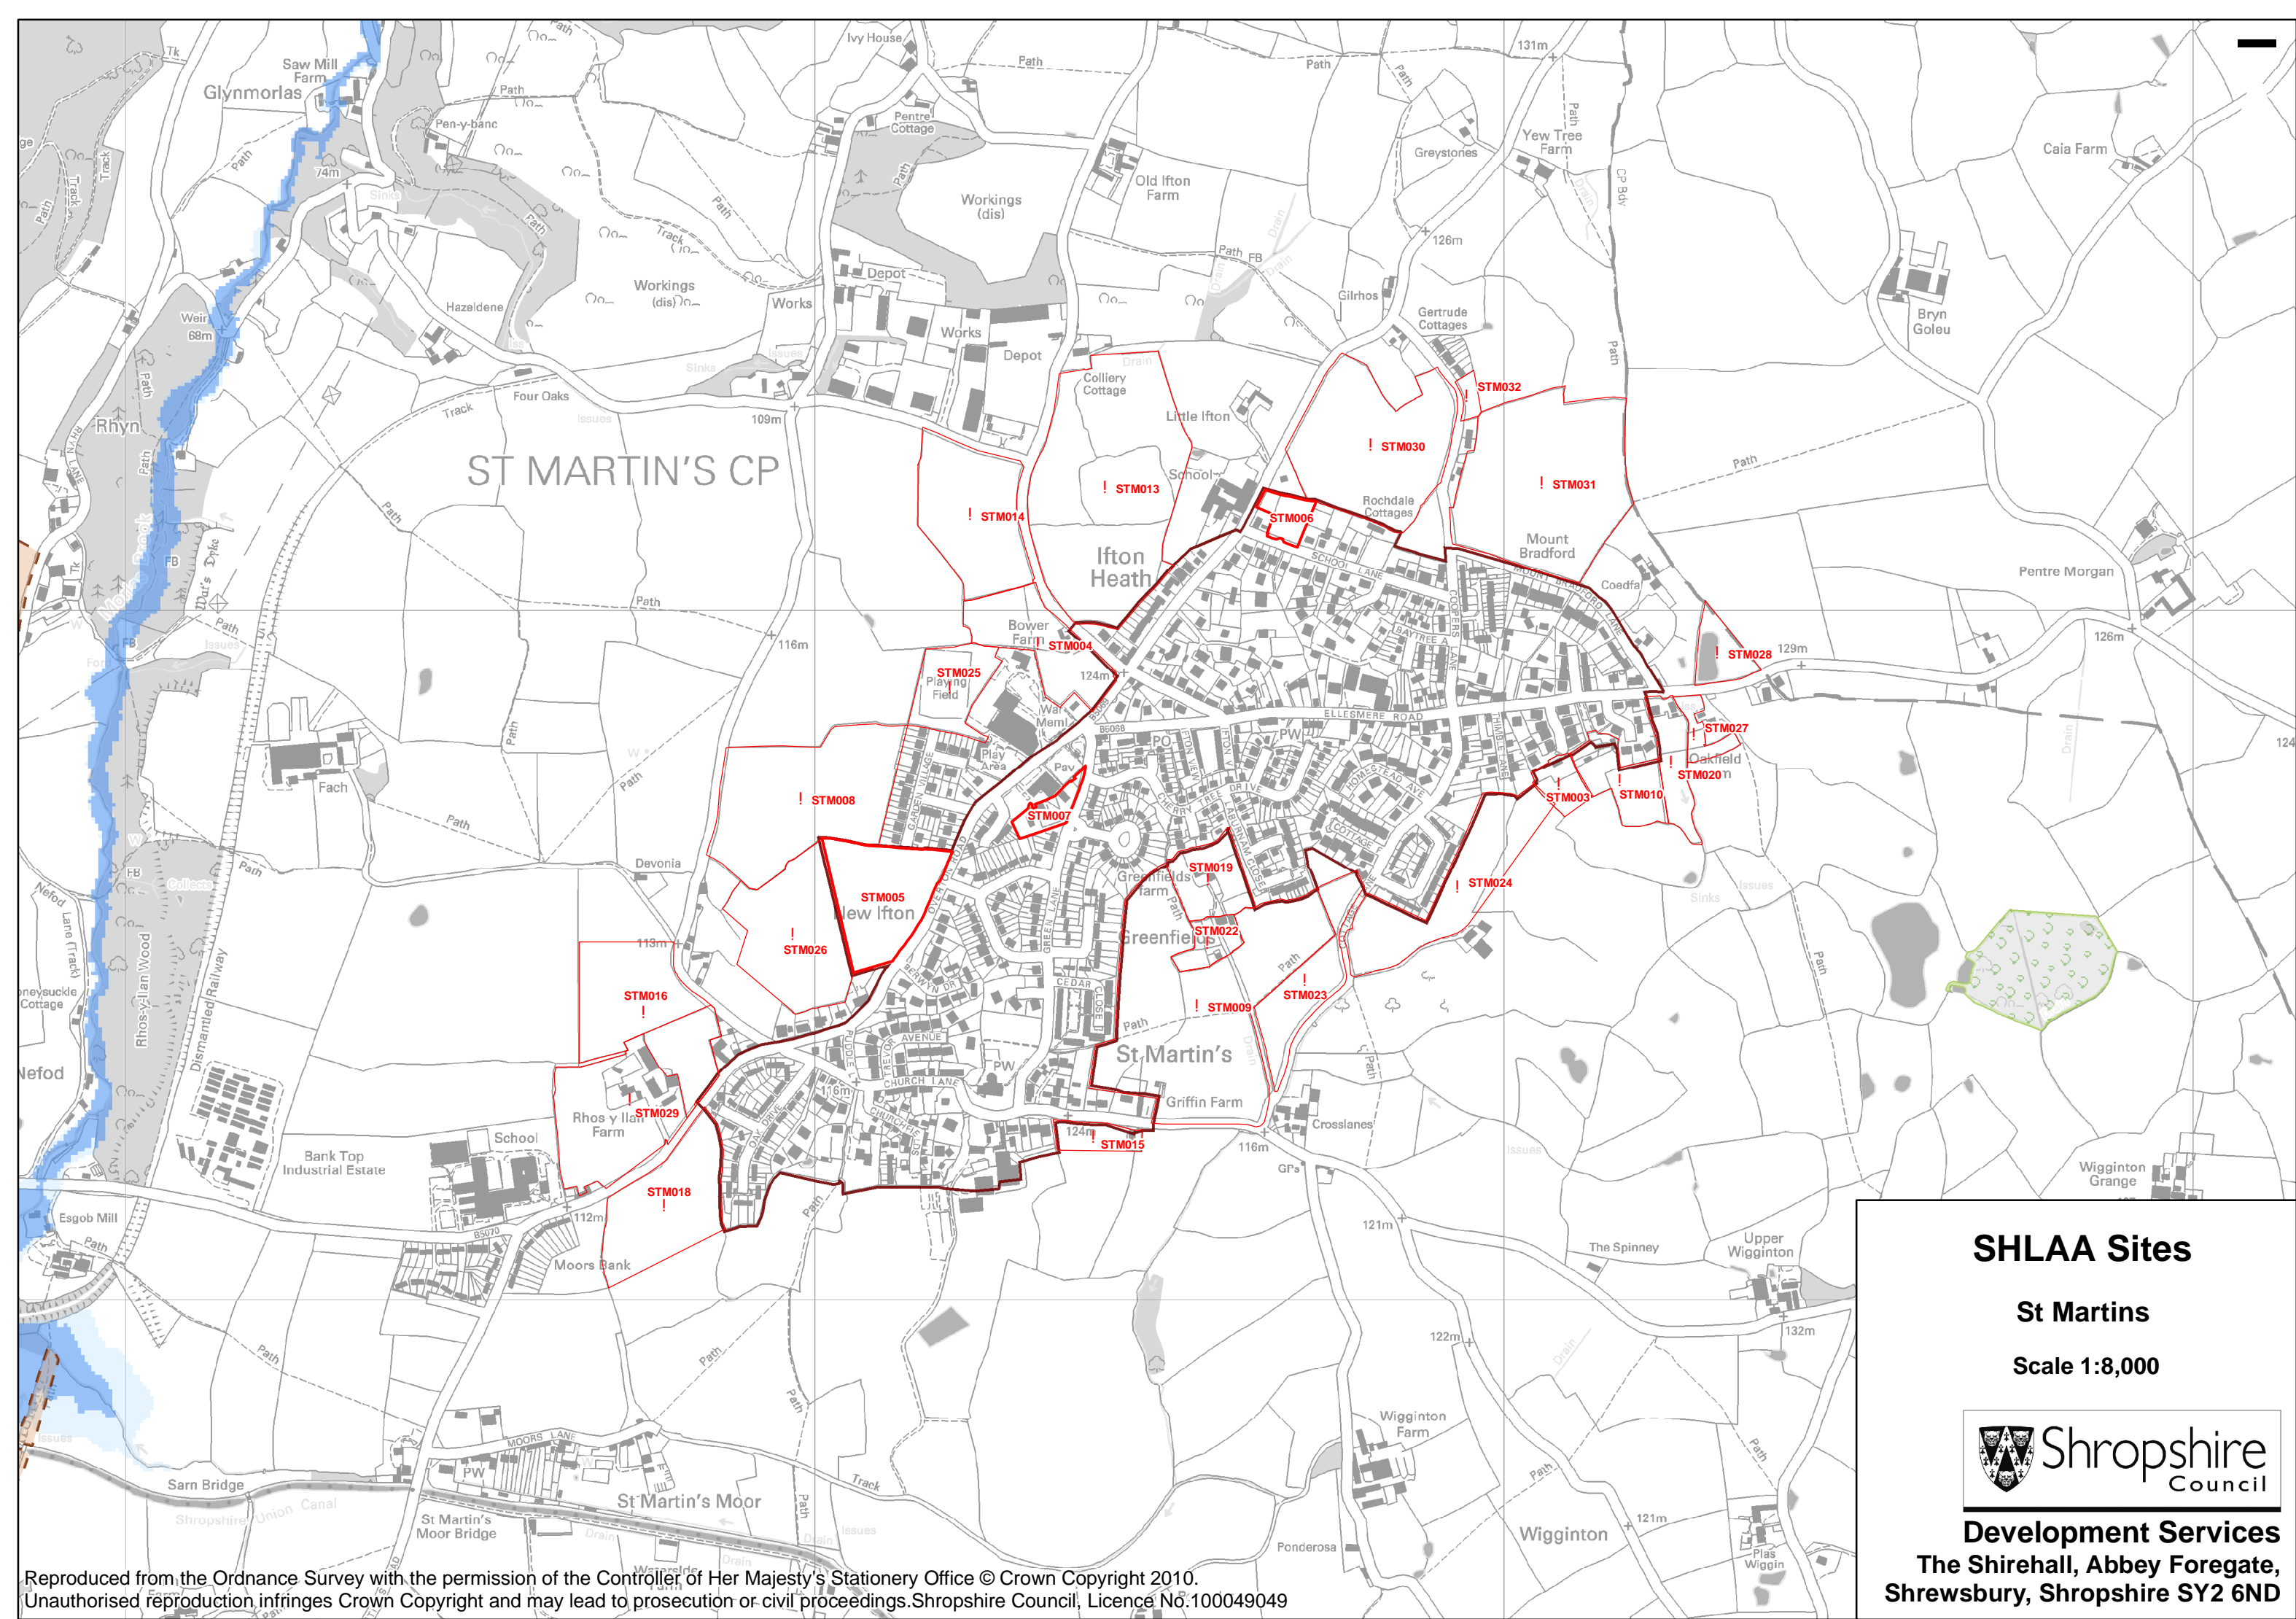

SHLAA Sites
Shawbury
Scale 1:11,000

Development Services
 The Shirehall, Abbey Foregate,
 Shrewsbury, Shropshire SY2 6ND

SHLAA Sites

Shifnal

Scale 1:11,000

Development Services
The Shirehall, Abbey Foregate,
Shrewsbury, Shropshire SY2 6ND

SHLAA Sites

St Martins

Scale 1:8,000

Development Services
The Shirehall, Abbey Foregate,
Shrewsbury, Shropshire SY2 6ND

Reproduced from the Ordnance Survey with the permission of the Controller of Her Majesty's Stationery Office © Crown Copyright 2010.
 Unauthorised reproduction infringes Crown Copyright and may lead to prosecution or civil proceedings. Shropshire Council, Licence No.100049049