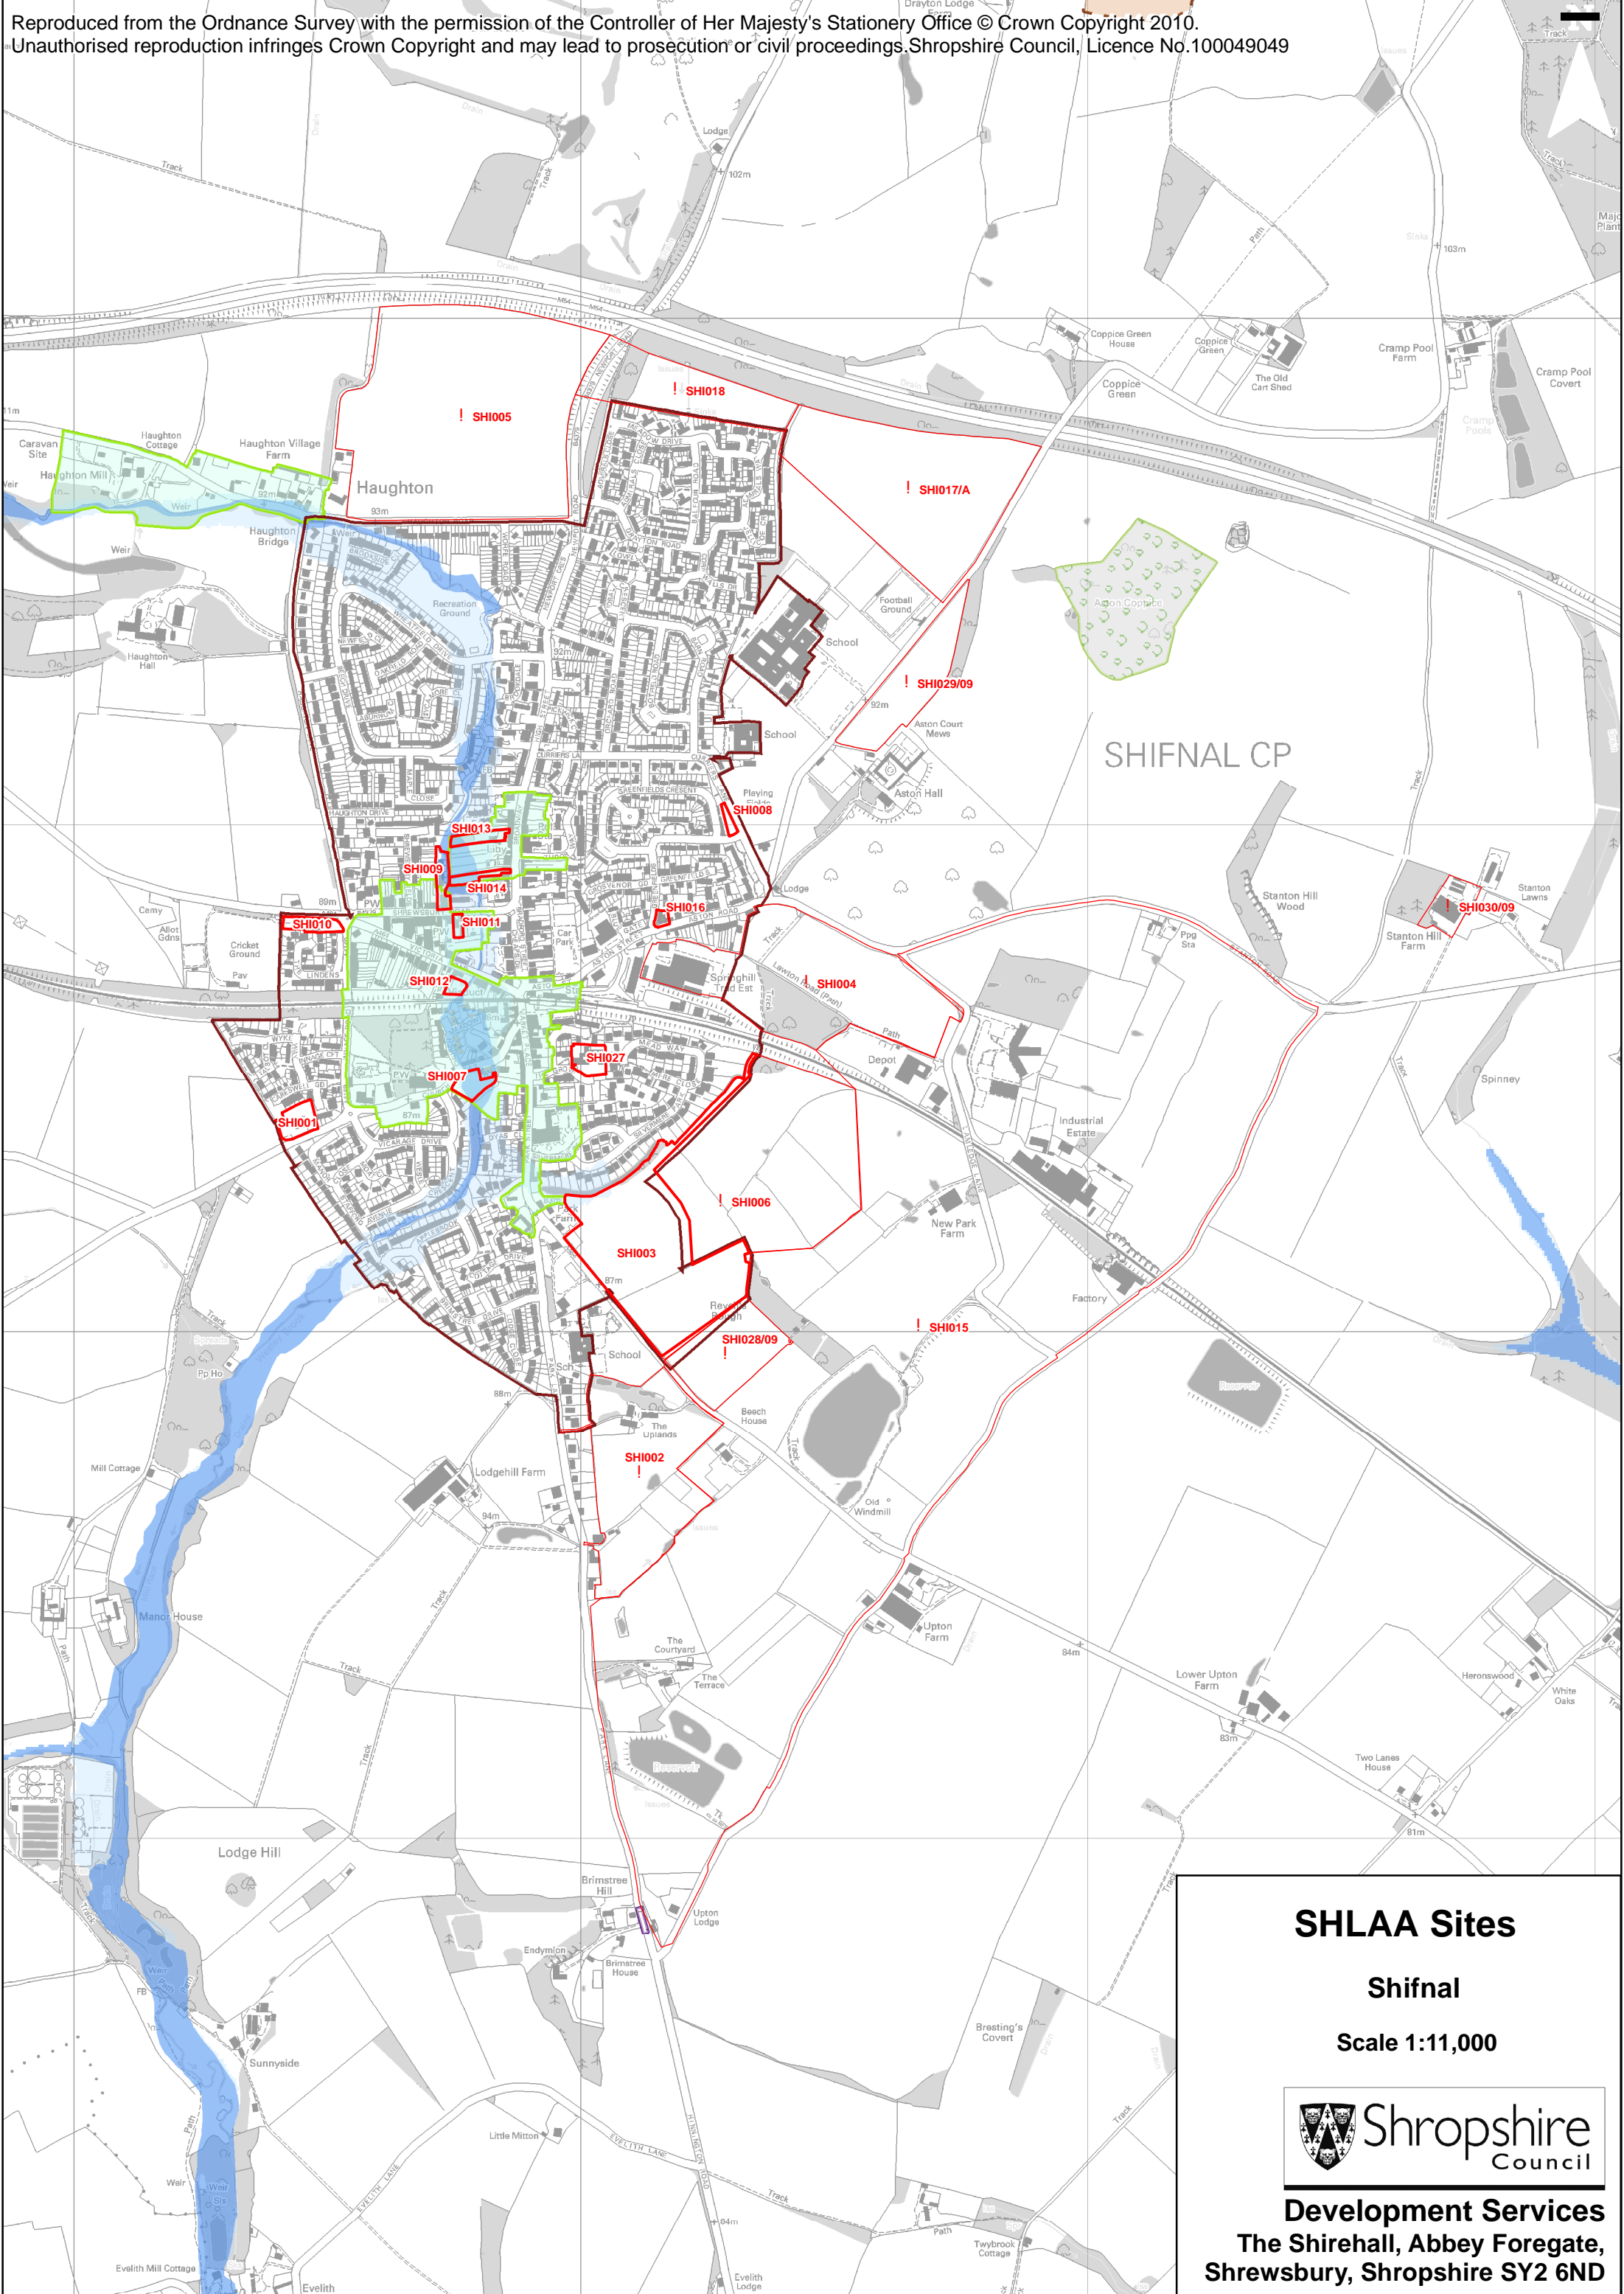

SHLAA Sites
Shawbury
Scale 1:11,000

Development Services
 The Shirehall, Abbey Foregate,
 Shrewsbury, Shropshire SY2 6ND

SHLAA Sites

Shifnal

Scale 1:11,000

Development Services
The Shirehall, Abbey Foregate,
Shrewsbury, Shropshire SY2 6ND