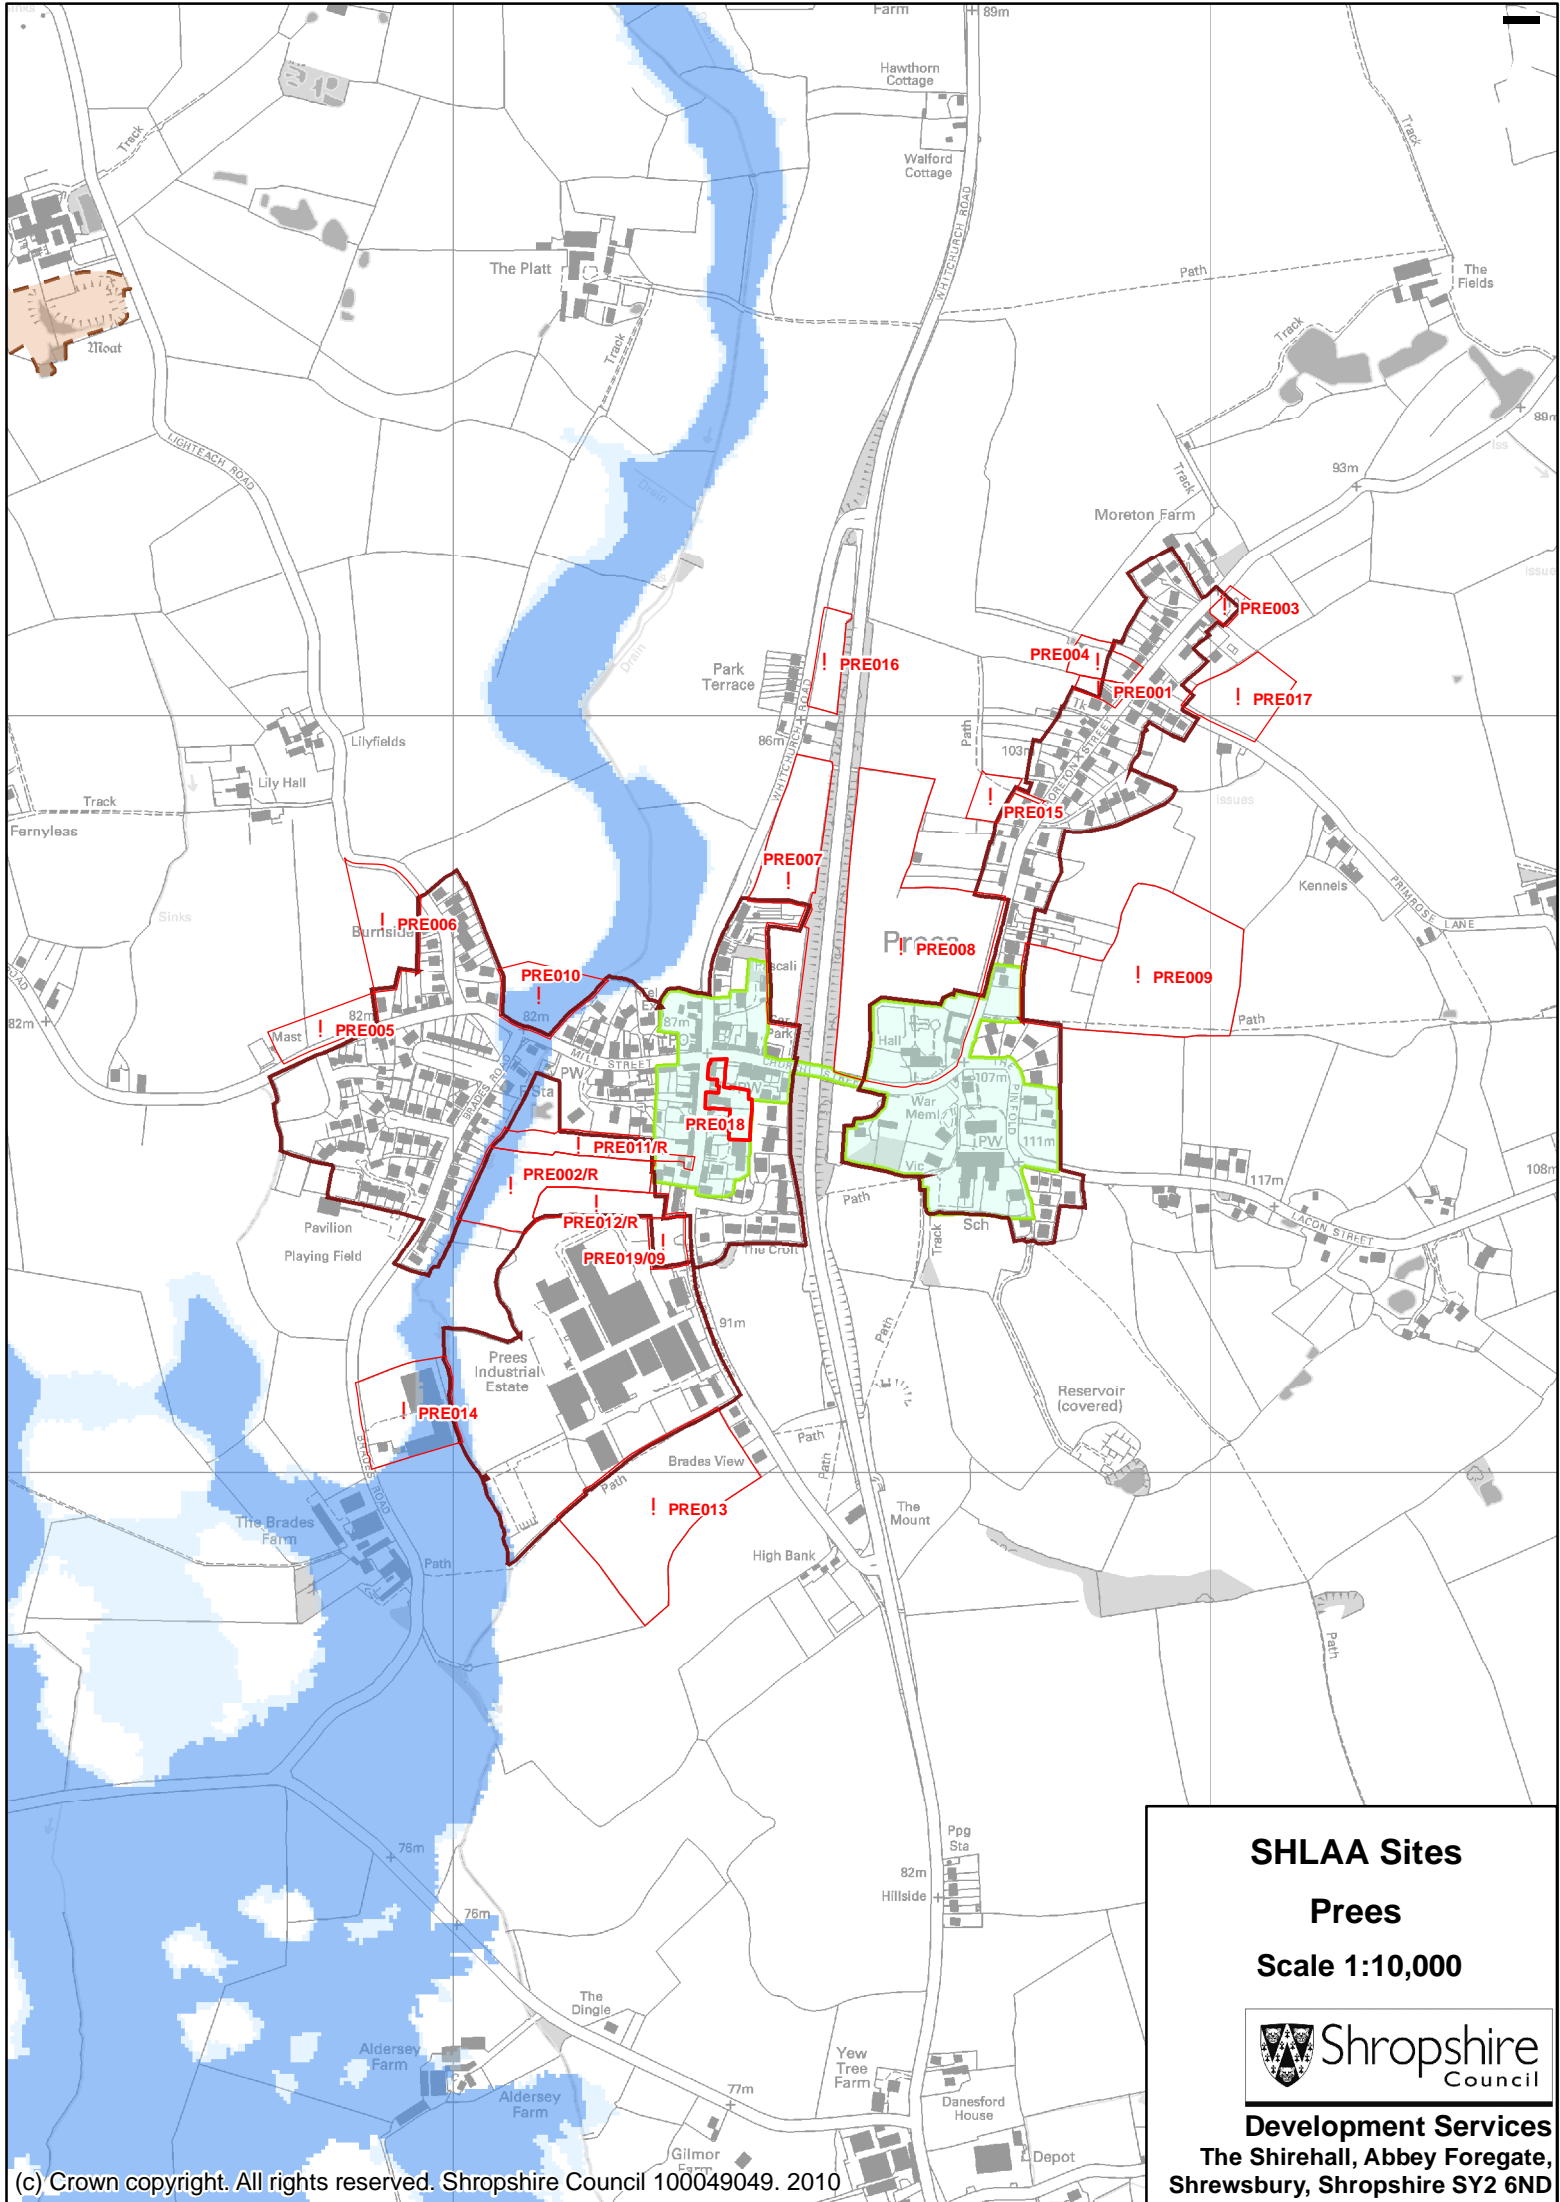

SHLAA Sites
Pant
Scale 1:10,000

Development Services
 The Shirehall, Abbey Foregate,
 Shrewsbury, Shropshire SY2 6ND

SHLAA Sites

Pontesbury

Scale 1:8,000

Development Services
The Shirehall, Abbey Foregate,
Shrewsbury, Shropshire SY2 6ND

SHLAA Sites

Prees

Scale 1:10,000

Development Services

**The Shirehall, Abbey Foregate,
Shrewsbury, Shropshire SY2 6ND**

SHLAA Sites

Ruyton XI Towns

Scale 1:9,000

SHLAA Sites
Shawbury
Scale 1:11,000

Development Services
 The Shirehall, Abbey Foregate,
 Shrewsbury, Shropshire SY2 6ND

SHLAA Sites

Shifnal

Scale 1:11,000

Development Services
The Shirehall, Abbey Foregate,
Shrewsbury, Shropshire SY2 6ND