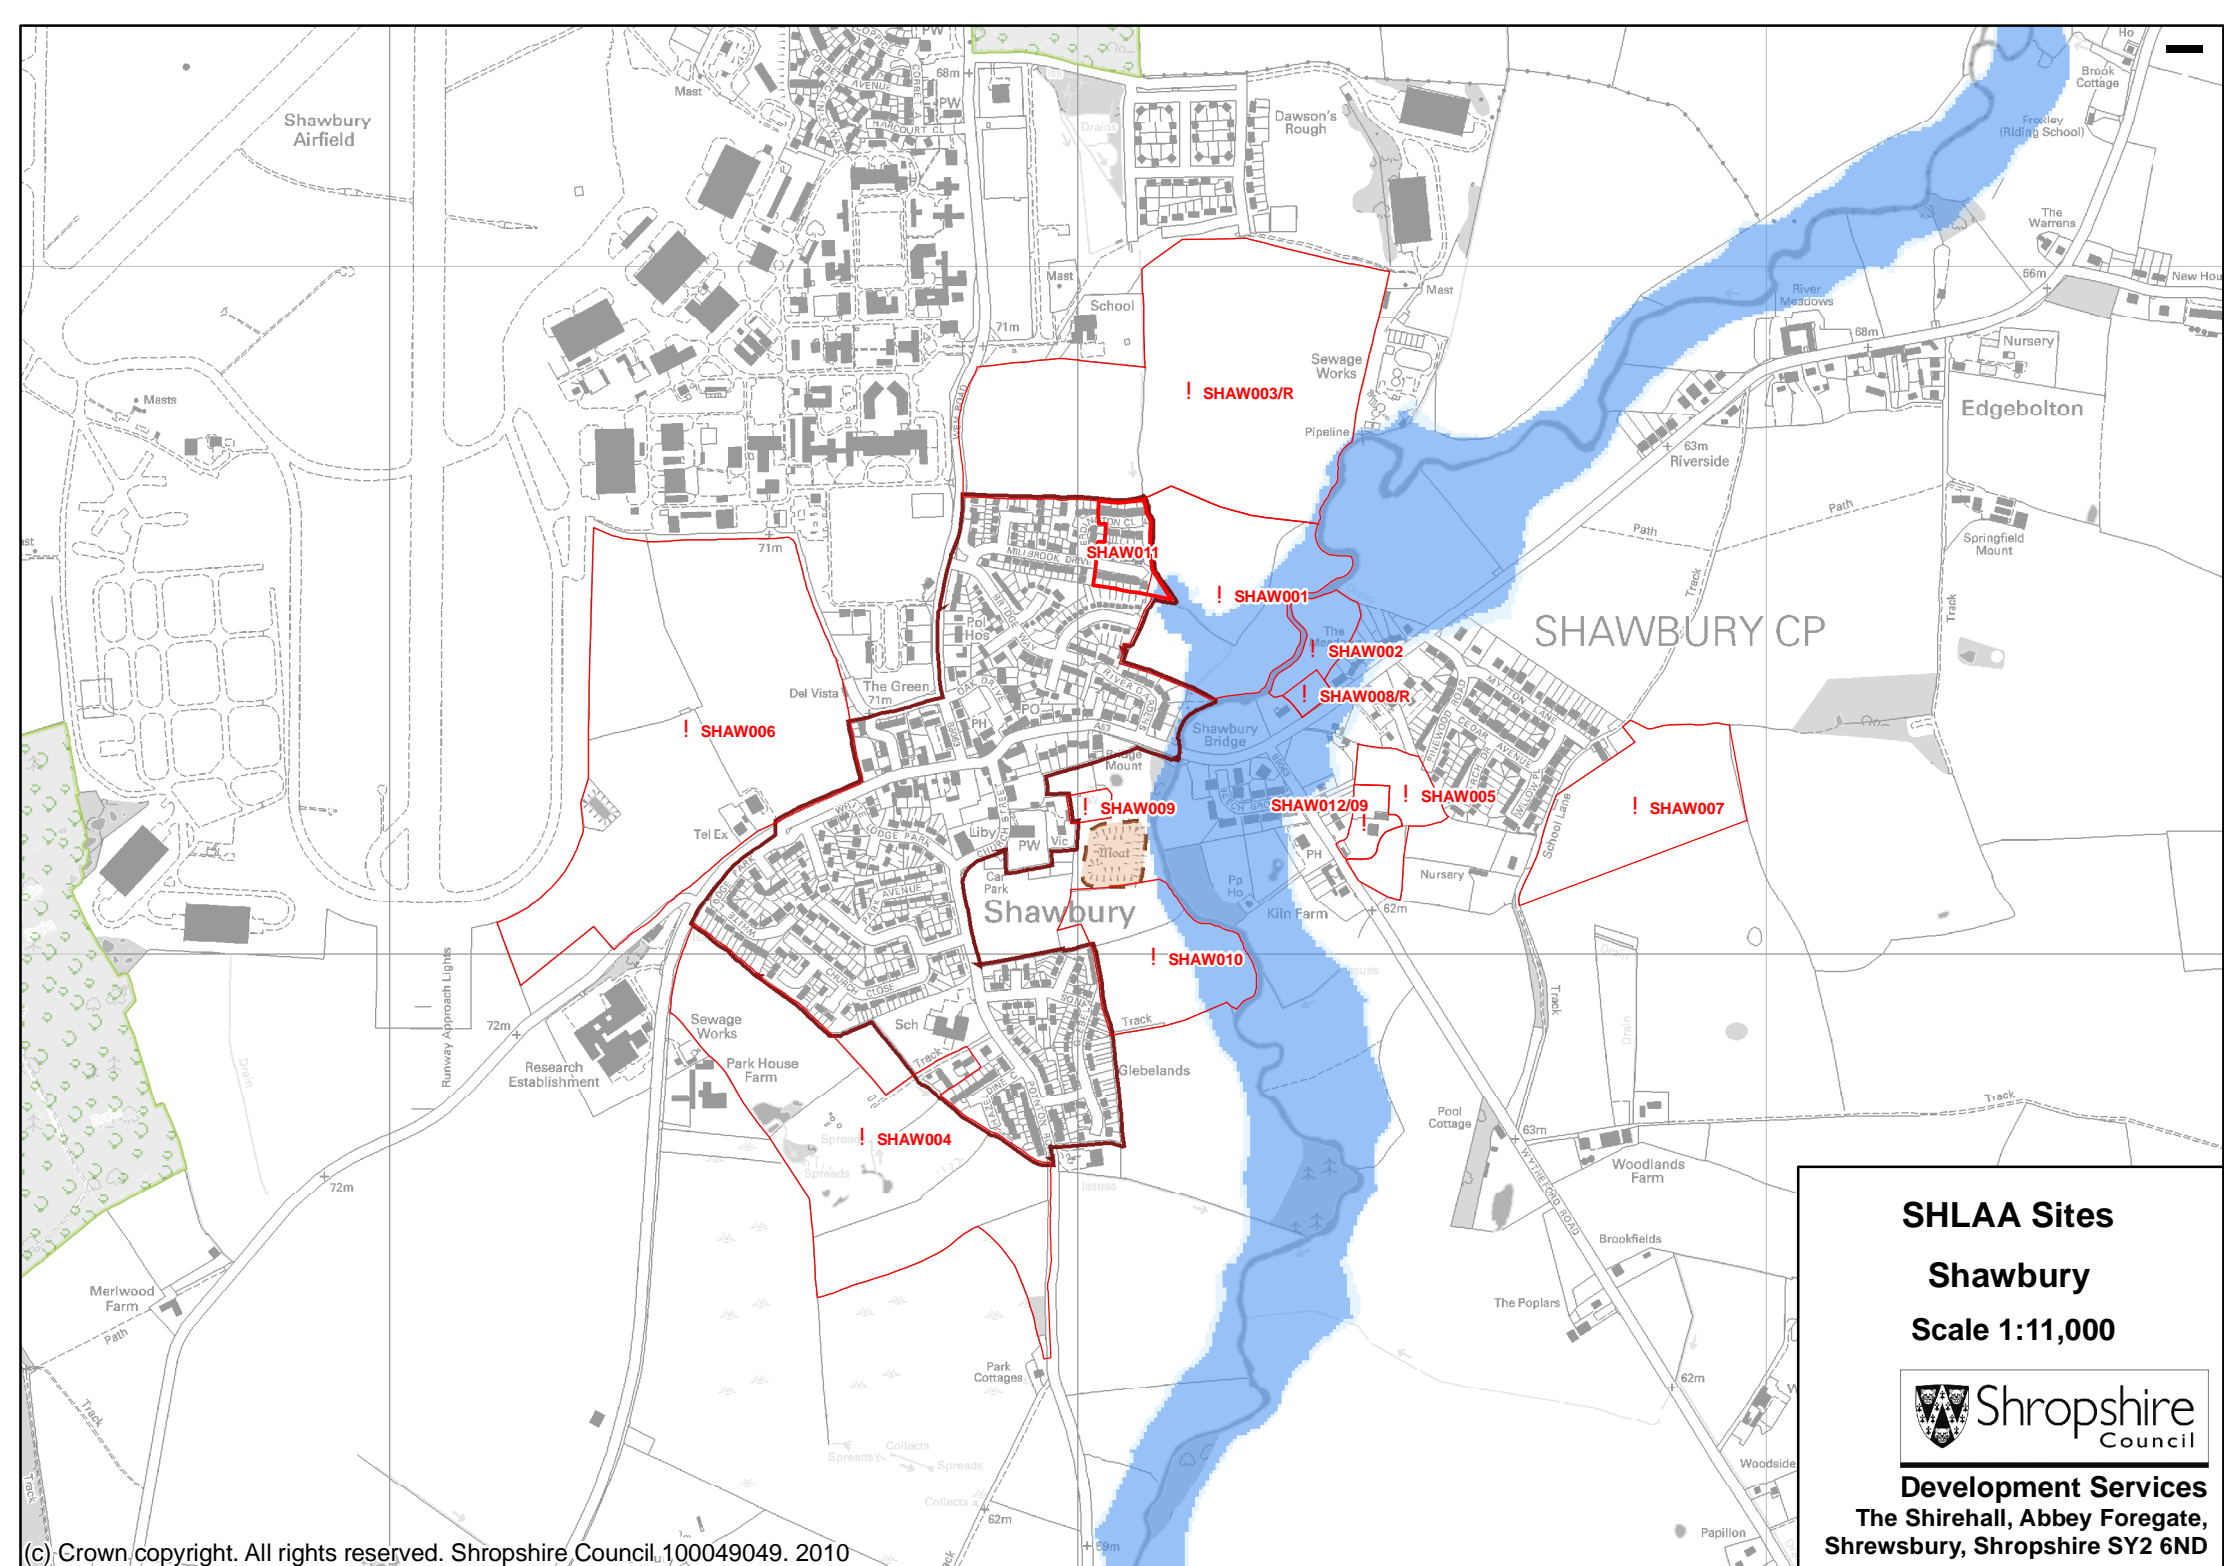

SHLAA Sites

Prees

Scale 1:10,000

Development Services

**The Shirehall, Abbey Foregate,
Shrewsbury, Shropshire SY2 6ND**

SHLAA Sites

Ruyton XI Towns

Scale 1:9,000

SHLAA Sites
Shawbury
Scale 1:11,000

Development Services
 The Shirehall, Abbey Foregate,
 Shrewsbury, Shropshire SY2 6ND

SHLAA Sites

Shifnal

Scale 1:11,000

Development Services
The Shirehall, Abbey Foregate,
Shrewsbury, Shropshire SY2 6ND