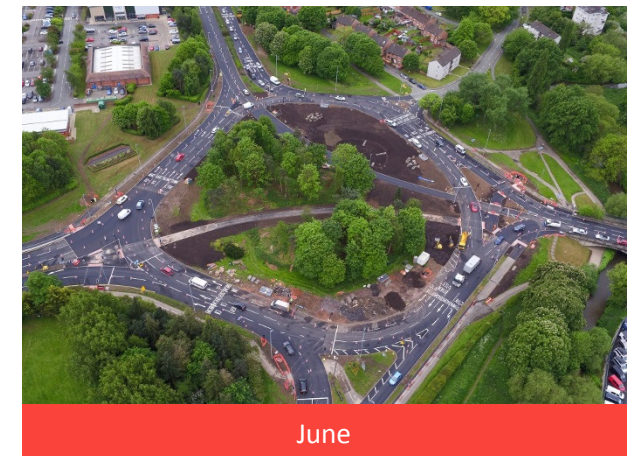

## Meole Brace Roundabout Aerial View: East to West

January—Pre-start

February

March

Completion

April

May

June

## Meole Brace Roundabout Aerial View: North East to South West

January—Pre-start

February

March

Completion

April

May

June

## Meole Brace Roundabout Aerial View: North West to South East

January—Pre-start

February

March

Completion

April

May

June

# Shrewsbury Integrated Transport Package—Key Junctions

Meole Brace Roundabout  
Aerial View: South to North

January—Pre-start

February

March

Completion

April

May