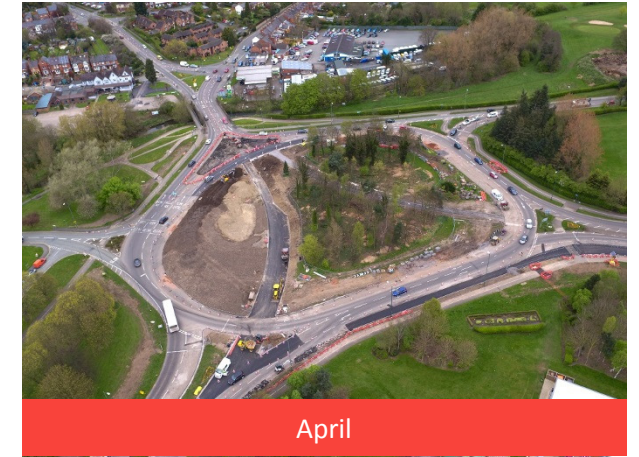

## Meole Brace Roundabout Aerial View: North East to South West

January—Pre-start

February

March

Completion

April

May

June

## Meole Brace Roundabout Aerial View: North West to South East

January—Pre-start

February

March

Completion

April

May

June

# Shrewsbury Integrated Transport Package—Key Junctions

Meole Brace Roundabout  
Aerial View: South to North

January—Pre-start

February

March

Completion

April

May

## Meole Brace Roundabout Aerial View: West to East

January—Pre-start

February

March

Completion

April

May

June