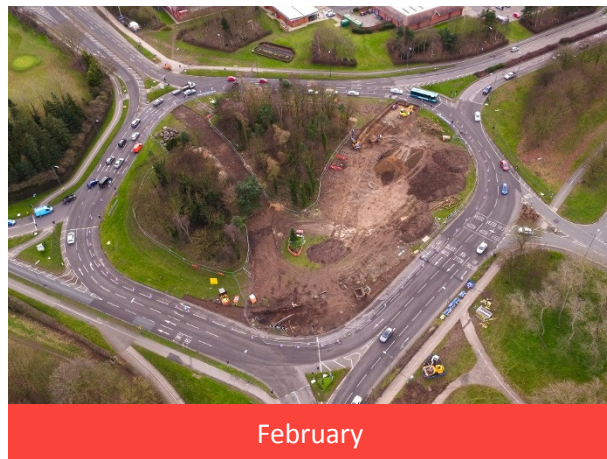

## Meole Brace Roundabout Aerial View: East to West

January—Pre-start

February

March

Completion

April

May

June

## Meole Brace Roundabout Aerial View: North East to South West

January—Pre-start

February

March

Completion

April

May

June

## Meole Brace Roundabout Aerial View: North West to South East

January—Pre-start

February

March

Completion

April

May

June

# Shrewsbury Integrated Transport Package—Key Junctions

Meole Brace Roundabout  
Aerial View: South to North

January—Pre-start

February

March

Completion

April

May