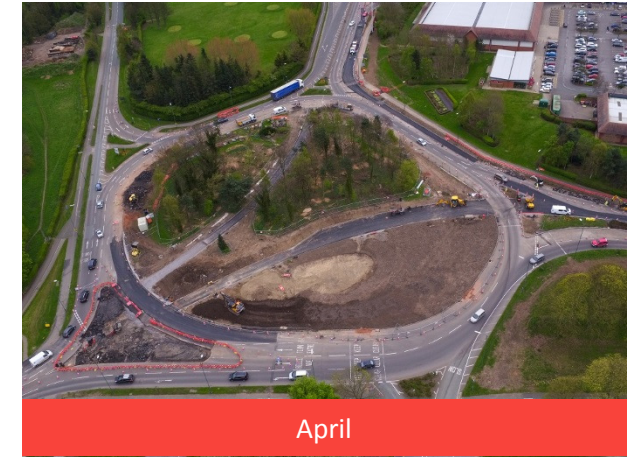

## Meole Brace Roundabout Aerial View: North West to South East

January—Pre-start

February

March

Completion

April

May

June

## Meole Brace Roundabout Aerial View: West to East

January—Pre-start

February

March

Completion

April

May

June