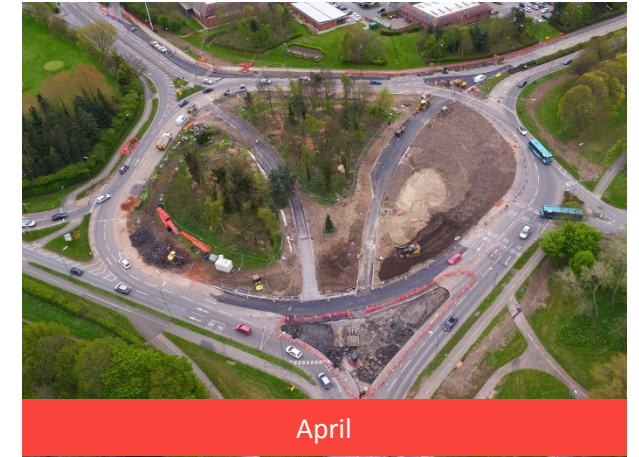

## Meole Brace Roundabout Aerial View: North East to South West

January—Pre-start

February

March

Completion

April

May

June

## Meole Brace Roundabout Aerial View: North West to South East

January—Pre-start

February

March

Completion

April

May

June

# Shrewsbury Integrated Transport Package—Key Junctions

Meole Brace Roundabout  
Aerial View: South to North

January—Pre-start

February

March

Completion

April

May