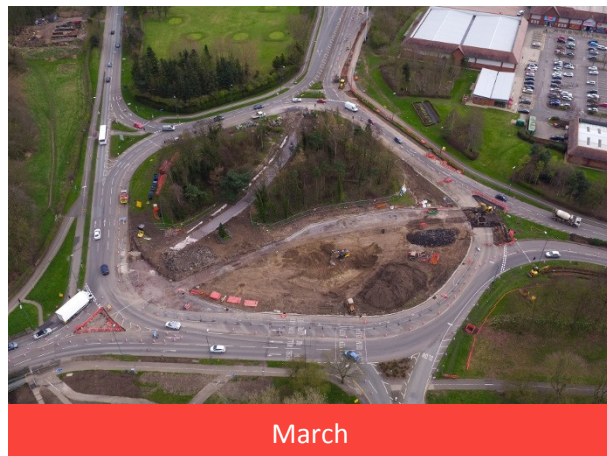

## Meole Brace Roundabout Aerial View: North West to South East

January—Pre-start

February

March

Completion

April

May

June

# Shrewsbury Integrated Transport Package—Key Junctions

Meole Brace Roundabout  
Aerial View: South to North

January—Pre-start

February

March

Completion

April

May

# Shrewsbury Integrated Transport Package—Key Junctions

## Meole Brace Roundabout Aerial View: West to East

January—Pre-start

February

March

Completion

April

May

June