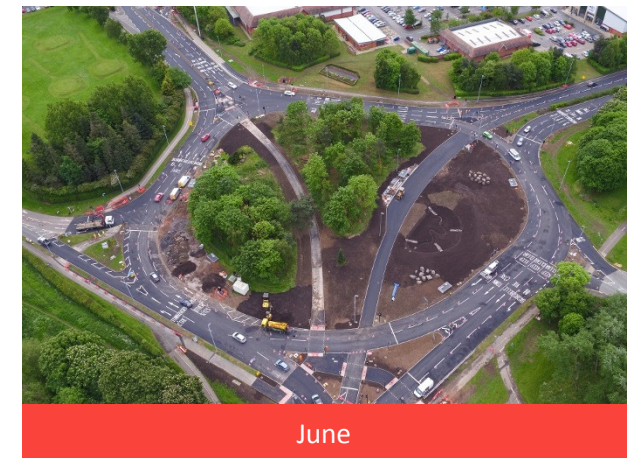

## Meole Brace Roundabout Aerial View: North East to South West

January—Pre-start

February

March

Completion

April

May

June

## Meole Brace Roundabout Aerial View: North West to South East

January—Pre-start

February

March

Completion

April

May

June

# Shrewsbury Integrated Transport Package—Key Junctions

Meole Brace Roundabout  
Aerial View: South to North

January—Pre-start

February

March

Completion

April

May