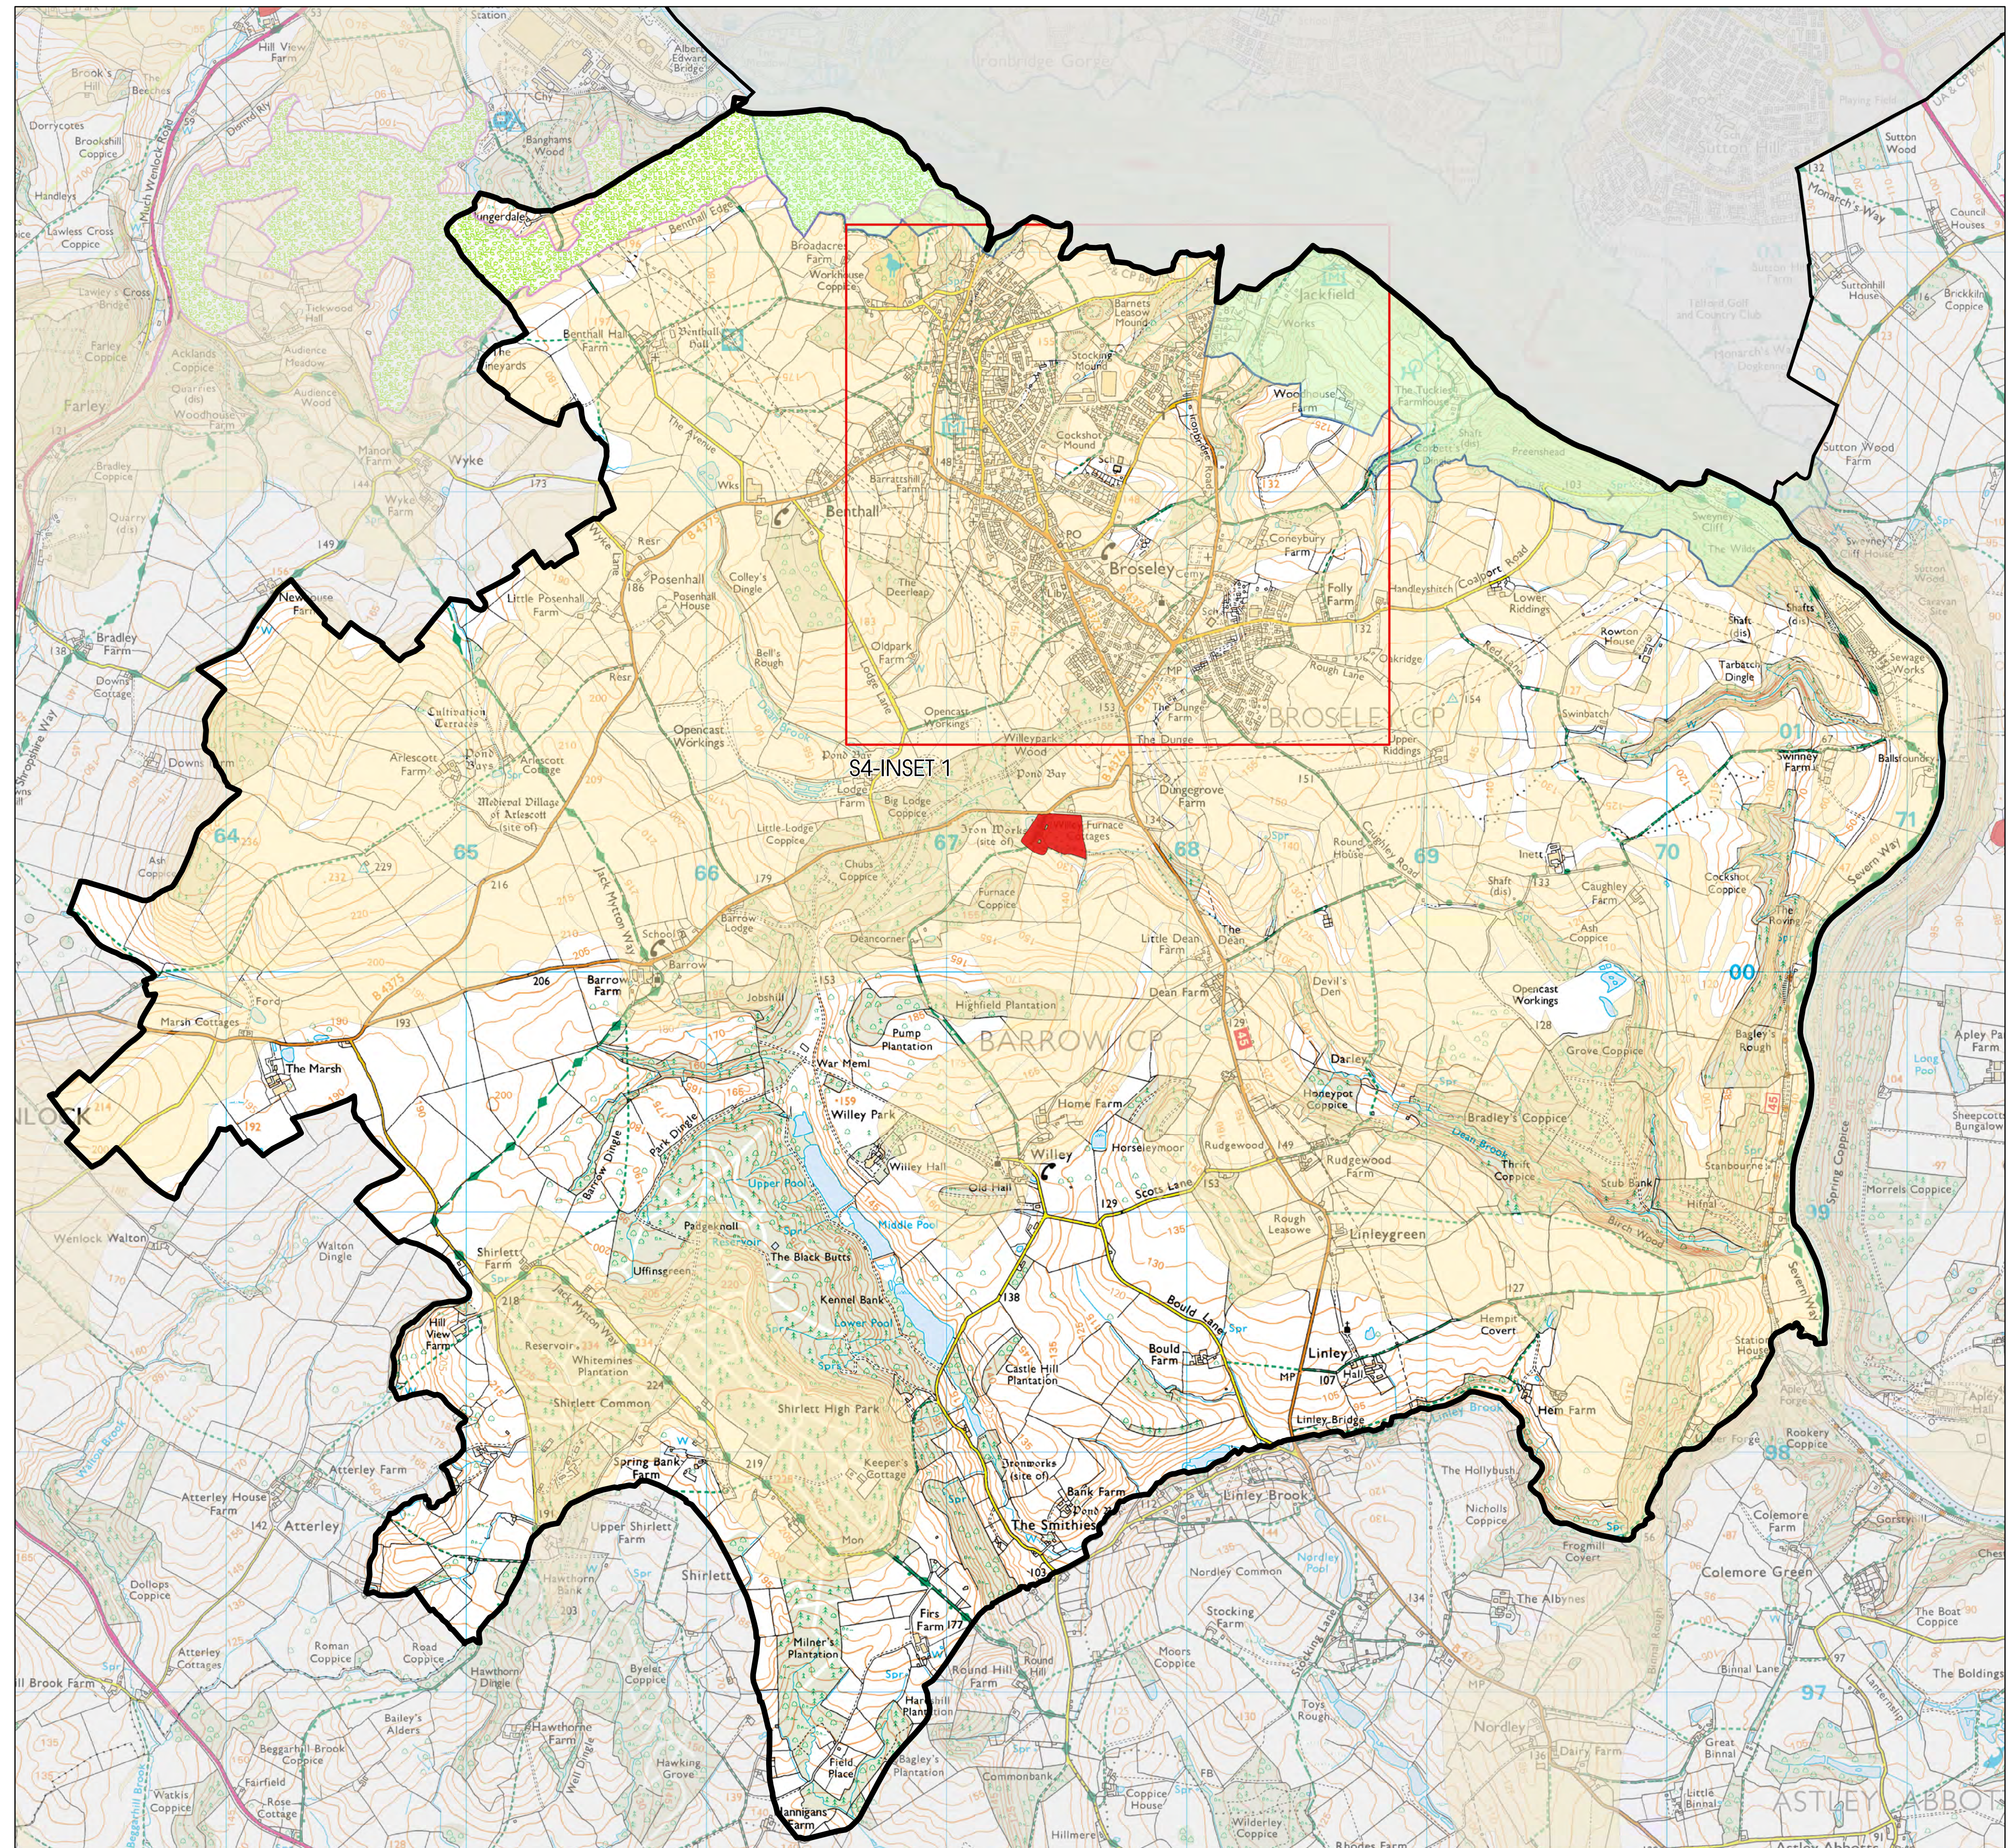

SHROPSHIRE COUNCIL POLICY MAP

S4: Broseley Area

Key

- ★ Community Clusters
- Community Hub
- World Heritage Sites Buffer Zone
- SSSi
- Inset
- Scheduled Ancient Monument
- Mineral Safeguarding Area

© Crown copyright and database rights 2014
Ordnance Survey 100049049

SHROPSHIRE COUNCIL POLICY MAP
Broseley Area
S4-INSET 1
Key

-  Development Boundary
-  Primary Shopping
-  Town Centre
-  Conservation Area
-  Scheduled Ancient Monument
-  Protected Employment Area
-  Housing
-  Employment
-  World Heritage Buffer Zone

© Crown copyright and database rights 2014
Ordnance Survey 100049049