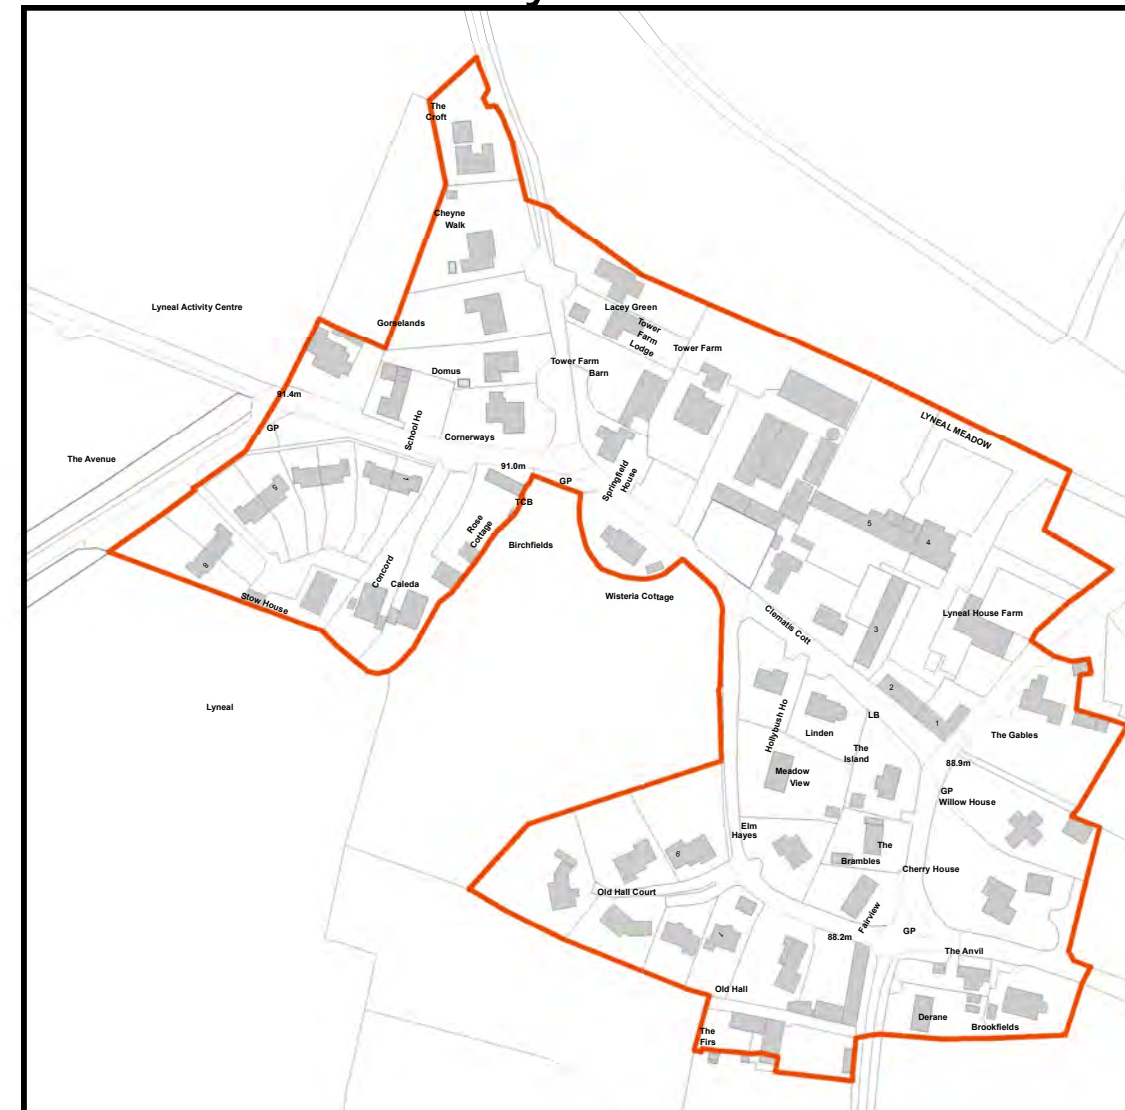

SHROPSHIRE COUNCIL POLICY MAP

S8: Ellesmere Area

Key

- ★ Community Clusters
- Community Hub
- ▭ Inset
- ▨ RAMSAR
- ▨ SAC
- ▨ SSSI
- Scheduled Ancient Monument
- Registered Parks
- Mineral Safeguarding Area
- Canal

© Crown copyright and database rights 2014
Ordnance Survey 100049049

SHROPSHIRE COUNCIL POLICY MAP
Ellesmere Area
S8-INSET 1

Key

- Housing
- Employment Commitment
- Protected Employment Area
- Mixed Use
- Primary Shopping Area
- Town Centre
- Scheduled Ancient Monument
- Conservation Area
- Development Boundary
- Canal

© Crown copyright and database rights 2014
 Ordnance Survey 100049049

ACCESS

ELL003a

ELL003b

Bowling Green

SHROPSHIRE COUNCIL POLICY MAP
Ellesmere Area
S8-INSETS 2, 3, 4, 5, 6, 7, 8

Key

- Housing
- Mineral Site Extension
- Existing Mineral Site
- Development Boundary
- Scheduled Ancient Monument
- SSSI
- RAMSAR
- Canal

© Crown copyright and database rights 2014
 Ordnance Survey 100049049

S8 Inset 2 Dudleston Heath

S8 Inset 3 Welsh Frankton

S8 Inset 7 Welshampton

S8 Inset 4 Techill

S8 Inset 5 Cockshutt

S8 Inset 6 Lyneal

S8 Inset 8 Wood Lane Minerals Site