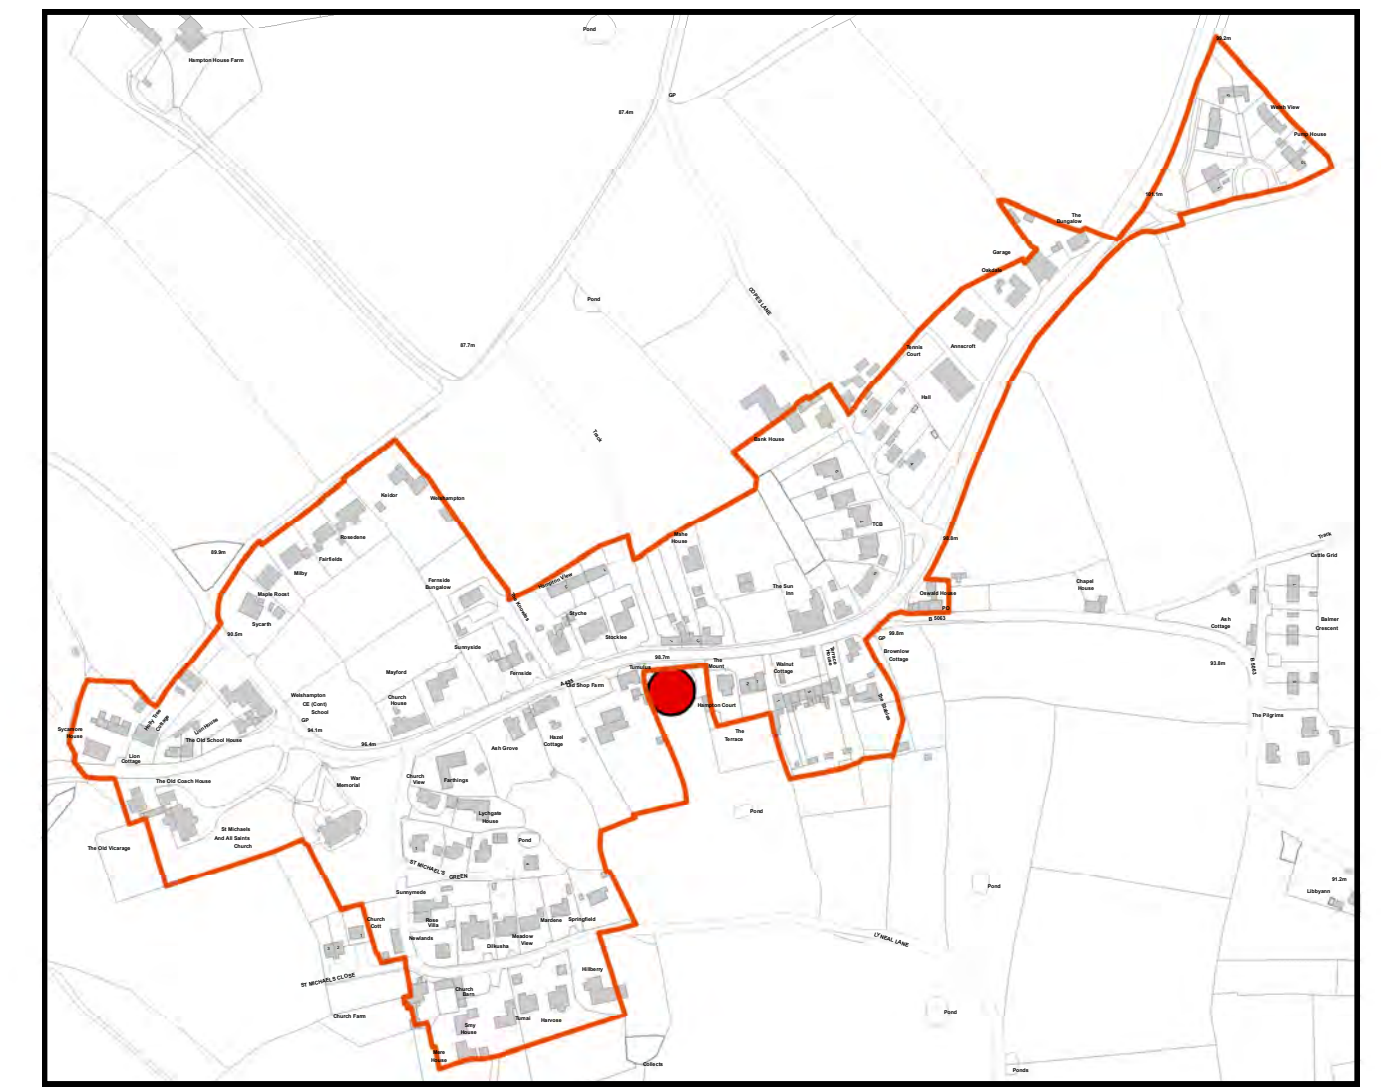

SHROPSHIRE COUNCIL POLICY MAP

S8: Ellesmere Area

Key

- ★ Community Clusters
- Community Hub
- ▭ Inset
- ▨ RAMSAR
- ▨ SAC
- ▨ SSSI
- Scheduled Ancient Monument
- Registered Parks
- Mineral Safeguarding Area
- Canal

© Crown copyright and database rights 2014
Ordnance Survey 100049049

SHROPSHIRE COUNCIL POLICY MAP
Ellesmere Area
S8-INSET 1

Key

- Housing
- Employment Commitment
- Protected Employment Area
- Mixed Use
- Primary Shopping Area
- Town Centre
- Scheduled Ancient Monument
- Conservation Area
- Development Boundary
- Canal

© Crown copyright and database rights 2014
 Ordnance Survey 100049049

ACCESS

ELL003a

ELL003b

Bowling Green

SHROPSHIRE COUNCIL POLICY MAP
Ellesmere Area
S8-INSETS 2, 3, 4, 5, 6, 7, 8

Key

- Housing
- Mineral Site Extension
- Existing Mineral Site
- Development Boundary
- Scheduled Ancient Monument
- SSSI
- RAMSAR
- Canal

© Crown copyright and database rights 2014
 Ordnance Survey 100049049

S8 Inset 2 Dudleston Heath

S8 Inset 3 Welsh Frankton

S8 Inset 7 Welshampton

S8 Inset 4 Techill

S8 Inset 5 Cockshutt

S8 Inset 6 Lyneal

S8 Inset 8 Wood Lane Minerals Site