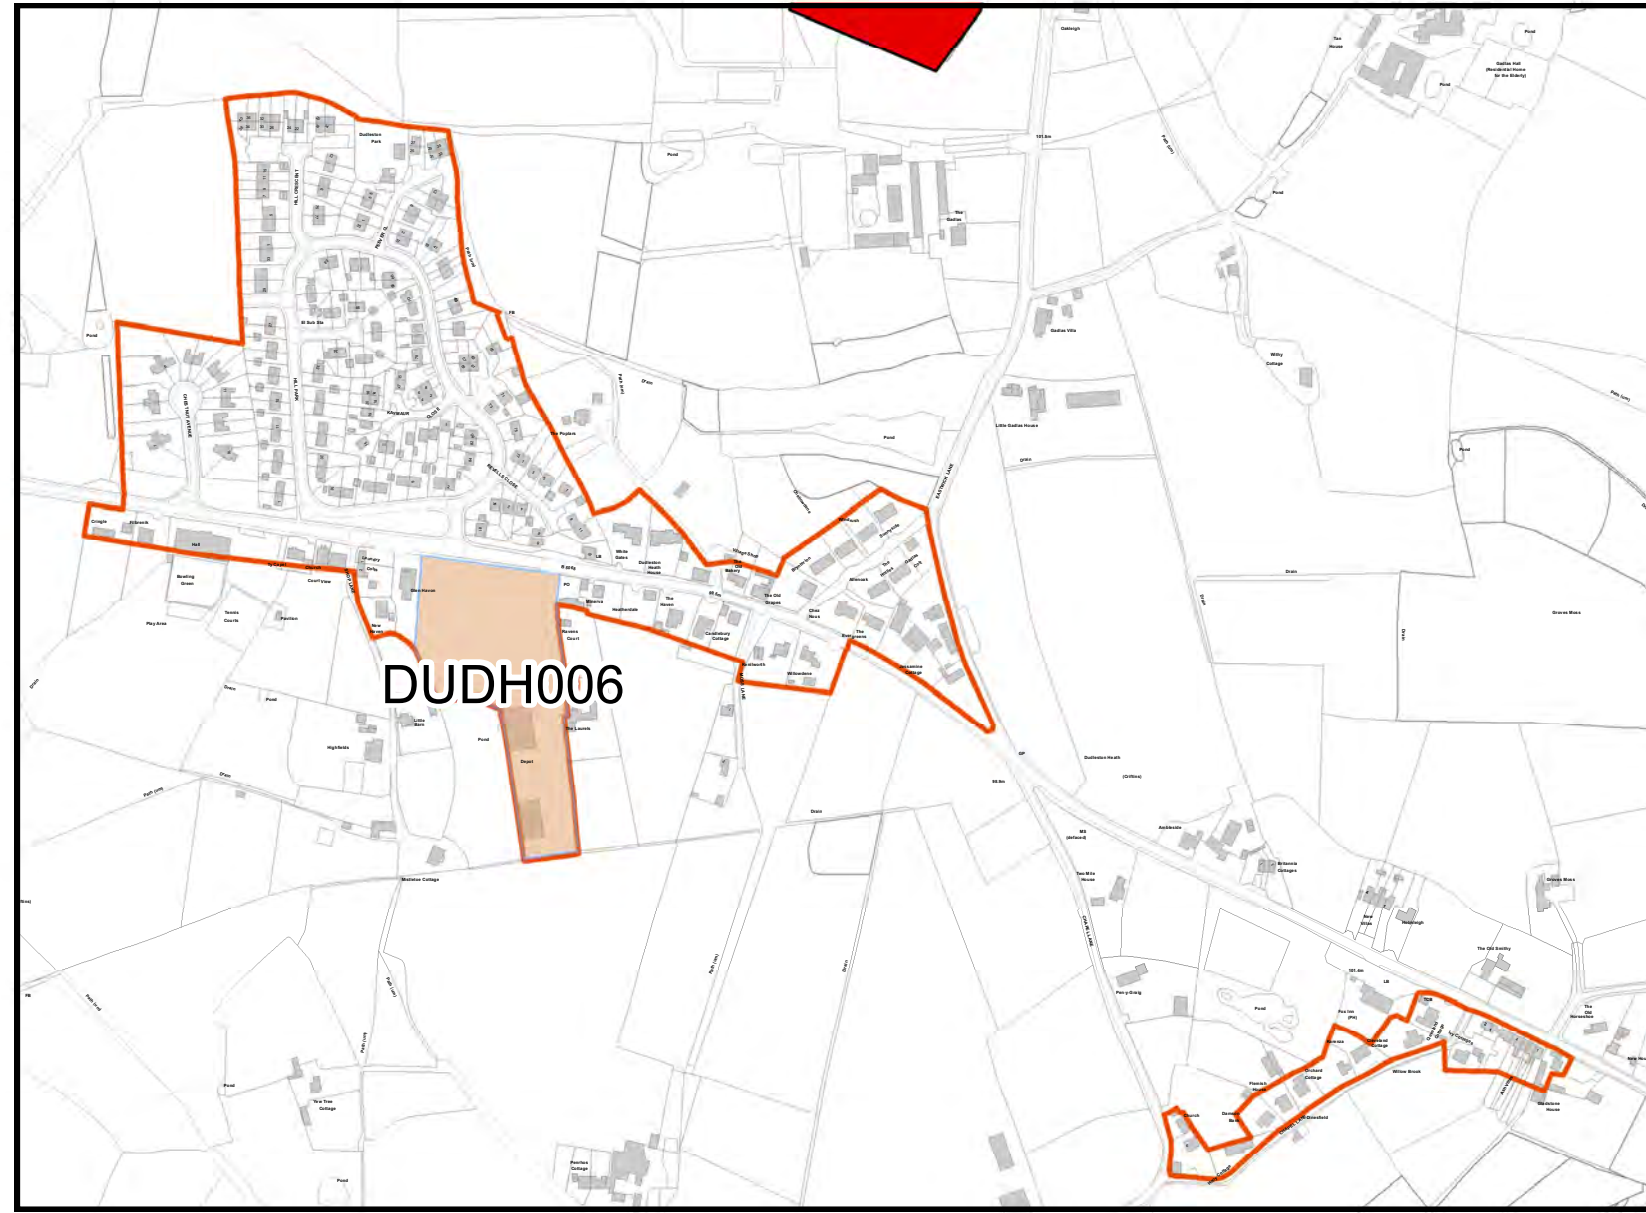

SHROPSHIRE COUNCIL POLICY MAP

S8: Ellesmere Area

Key

- ★ Community Clusters
- Community Hub
- ▭ Inset
- ▨ RAMSAR
- ▨ SAC
- ▨ SSSI
- Scheduled Ancient Monument
- Registered Parks
- Mineral Safeguarding Area
- Canal

© Crown copyright and database rights 2014
Ordnance Survey 100049049

SHROPSHIRE COUNCIL POLICY MAP
Ellesmere Area
S8-INSET 1

Key

- Housing
- Employment Commitment
- Protected Employment Area
- Mixed Use
- Primary Shopping Area
- Town Centre
- Scheduled Ancient Monument
- Conservation Area
- Development Boundary
- Canal

© Crown copyright and database rights 2014
 Ordnance Survey 100049049

ACCESS

ELL003a

ELL003b

Bowling Green

SHROPSHIRE COUNCIL POLICY MAP
Ellesmere Area
S8-INSETS 2, 3, 4, 5, 6, 7, 8

Key

- Housing
- Mineral Site Extension
- Existing Mineral Site
- Development Boundary
- Scheduled Ancient Monument
- SSSI
- RAMSAR
- Canal

© Crown copyright and database rights 2014
 Ordnance Survey 100049049

S8 Inset 2 Dudleston Heath

S8 Inset 3 Welsh Frankton

S8 Inset 7 Welshampton

S8 Inset 4 Techill

S8 Inset 5 Cockshutt

S8 Inset 6 Lyneal

S8 Inset 8 Wood Lane Minerals Site