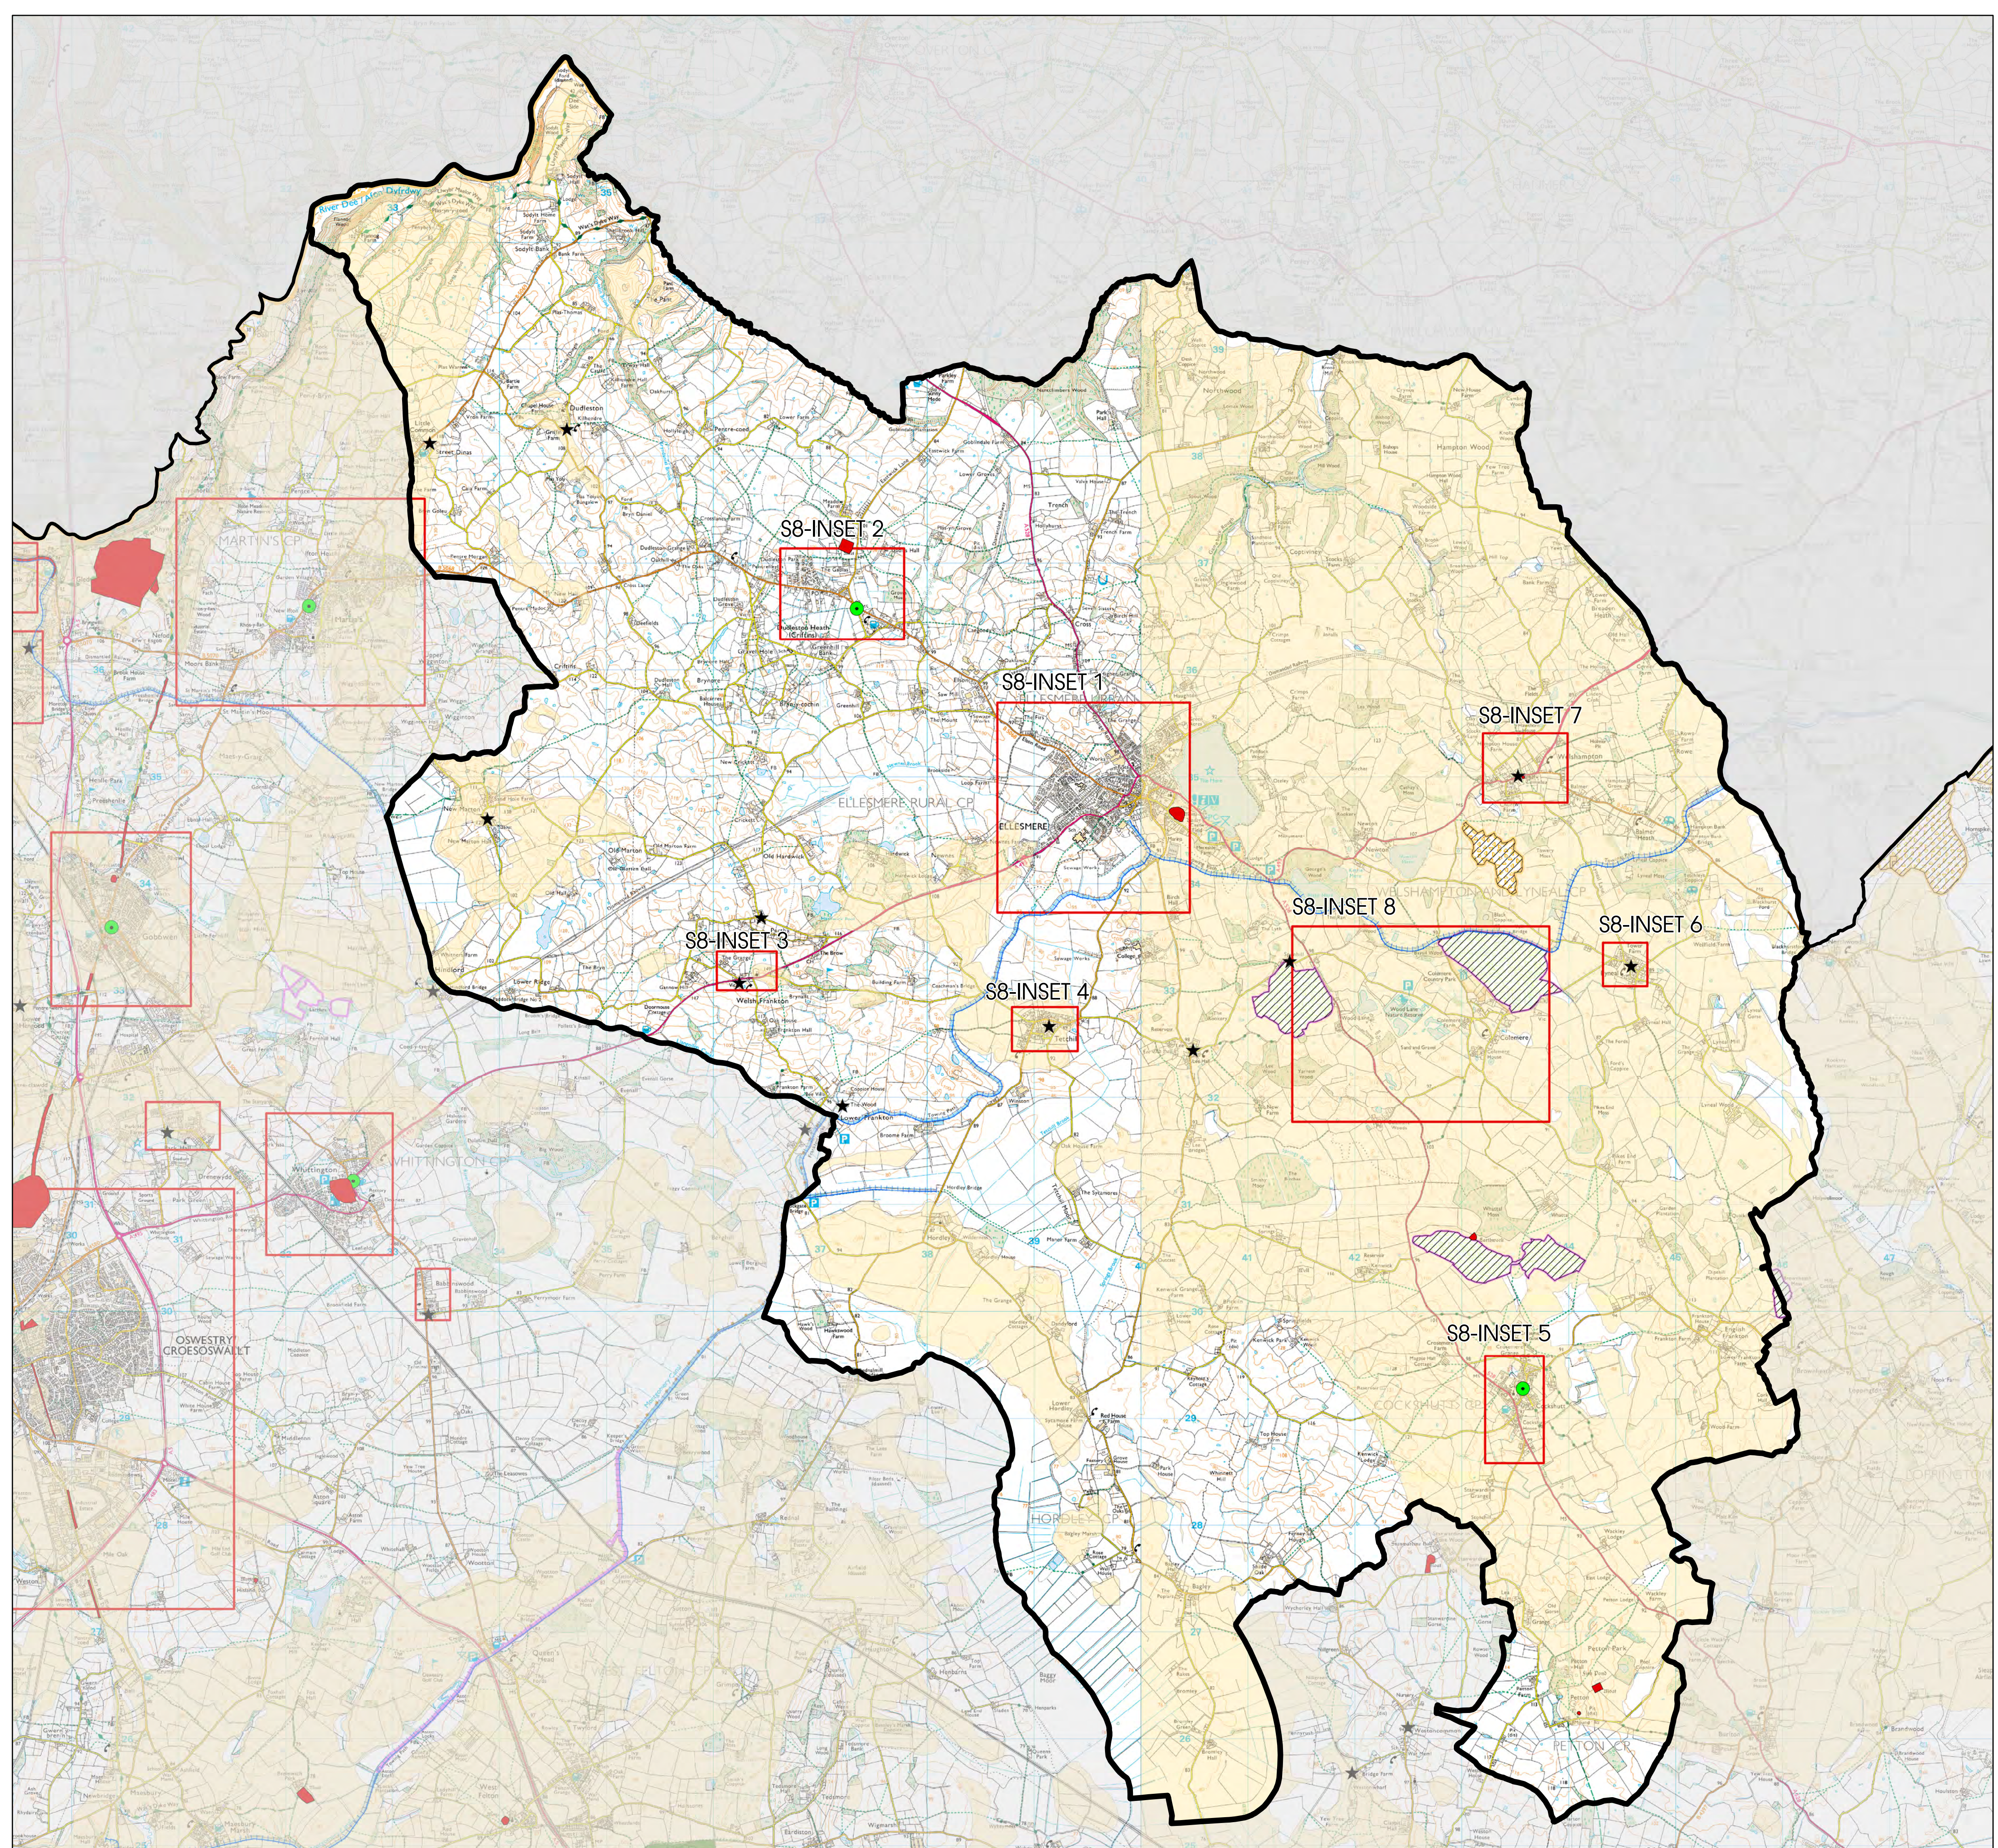

SHROPSHIRE COUNCIL POLICY MAP

S8: Ellesmere Area

Key

- ★ Community Clusters
- Community Hub
- ▭ Inset
- ▨ RAMSAR
- ▨ SAC
- ▨ SSSI
- Scheduled Ancient Monument
- Registered Parks
- Mineral Safeguarding Area
- Canal

© Crown copyright and database rights 2014
Ordnance Survey 100049049

SHROPSHIRE COUNCIL POLICY MAP
Ellesmere Area
S8-INSET 1

Key

- Housing
- Employment Commitment
- Protected Employment Area
- Mixed Use
- Primary Shopping Area
- Town Centre
- Scheduled Ancient Monument
- Conservation Area
- Development Boundary
- Canal

© Crown copyright and database rights 2014
 Ordnance Survey 100049049

ACCESS

ELL003a

ELL003b

Bowling Green

SHROPSHIRE COUNCIL POLICY MAP
Ellesmere Area
S8-INSETS 2, 3, 4, 5, 6, 7, 8

Key

- Housing
- Mineral Site Extension
- Existing Mineral Site
- Development Boundary
- Scheduled Ancient Monument
- SSSI
- RAMSAR
- Canal

© Crown copyright and database rights 2014
 Ordnance Survey 100049049

S8 Inset 2 Dudleston Heath

S8 Inset 3 Welsh Frankton

S8 Inset 7 Welshampton

S8 Inset 4 Techill

S8 Inset 5 Cockshutt

S8 Inset 6 Lyneal

S8 Inset 8 Wood Lane Minerals Site