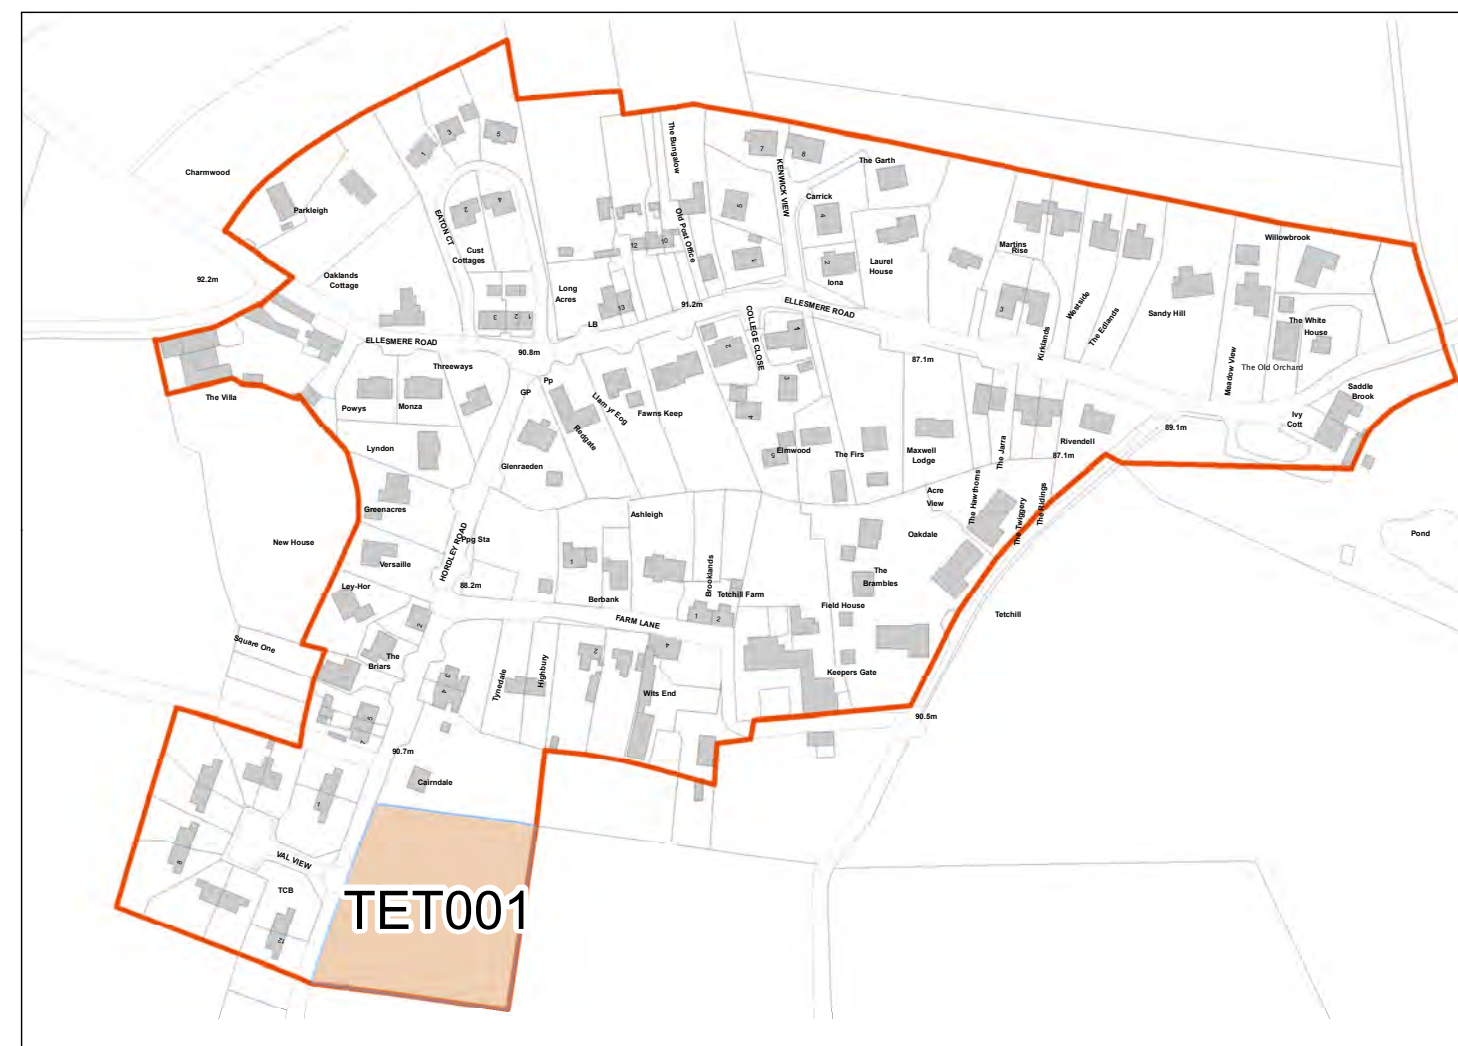

SHROPSHIRE COUNCIL POLICY MAP

S8: Ellesmere Area

Key

- ★ Community Clusters
- Community Hub
- ▭ Inset
- ▨ RAMSAR
- ▨ SAC
- ▨ SSSI
- Scheduled Ancient Monument
- Registered Parks
- Mineral Safeguarding Area
- Canal

© Crown copyright and database rights 2014
Ordnance Survey 100049049

SHROPSHIRE COUNCIL POLICY MAP
Ellesmere Area
S8-INSET 1

Key

- Housing
- Employment Commitment
- Protected Employment Area
- Mixed Use
- Primary Shopping Area
- Town Centre
- Scheduled Ancient Monument
- Conservation Area
- Development Boundary
- Canal

© Crown copyright and database rights 2014
 Ordnance Survey 100049049

ACCESS

ELL003a

ELL003b

Bowling Green

SHROPSHIRE COUNCIL POLICY MAP
Ellesmere Area
S8-INSETS 2, 3, 4, 5, 6, 7, 8

Key

- Housing
- Mineral Site Extension
- Existing Mineral Site
- Development Boundary
- Scheduled Ancient Monument
- SSSI
- RAMSAR
- Canal

© Crown copyright and database rights 2014
 Ordnance Survey 100049049

S8 Inset 2 Dudleston Heath

S8 Inset 3 Welsh Frankton

S8 Inset 7 Welshampton

S8 Inset 4 Techill

S8 Inset 5 Cockshutt

S8 Inset 6 Lyneal

S8 Inset 8 Wood Lane Minerals Site