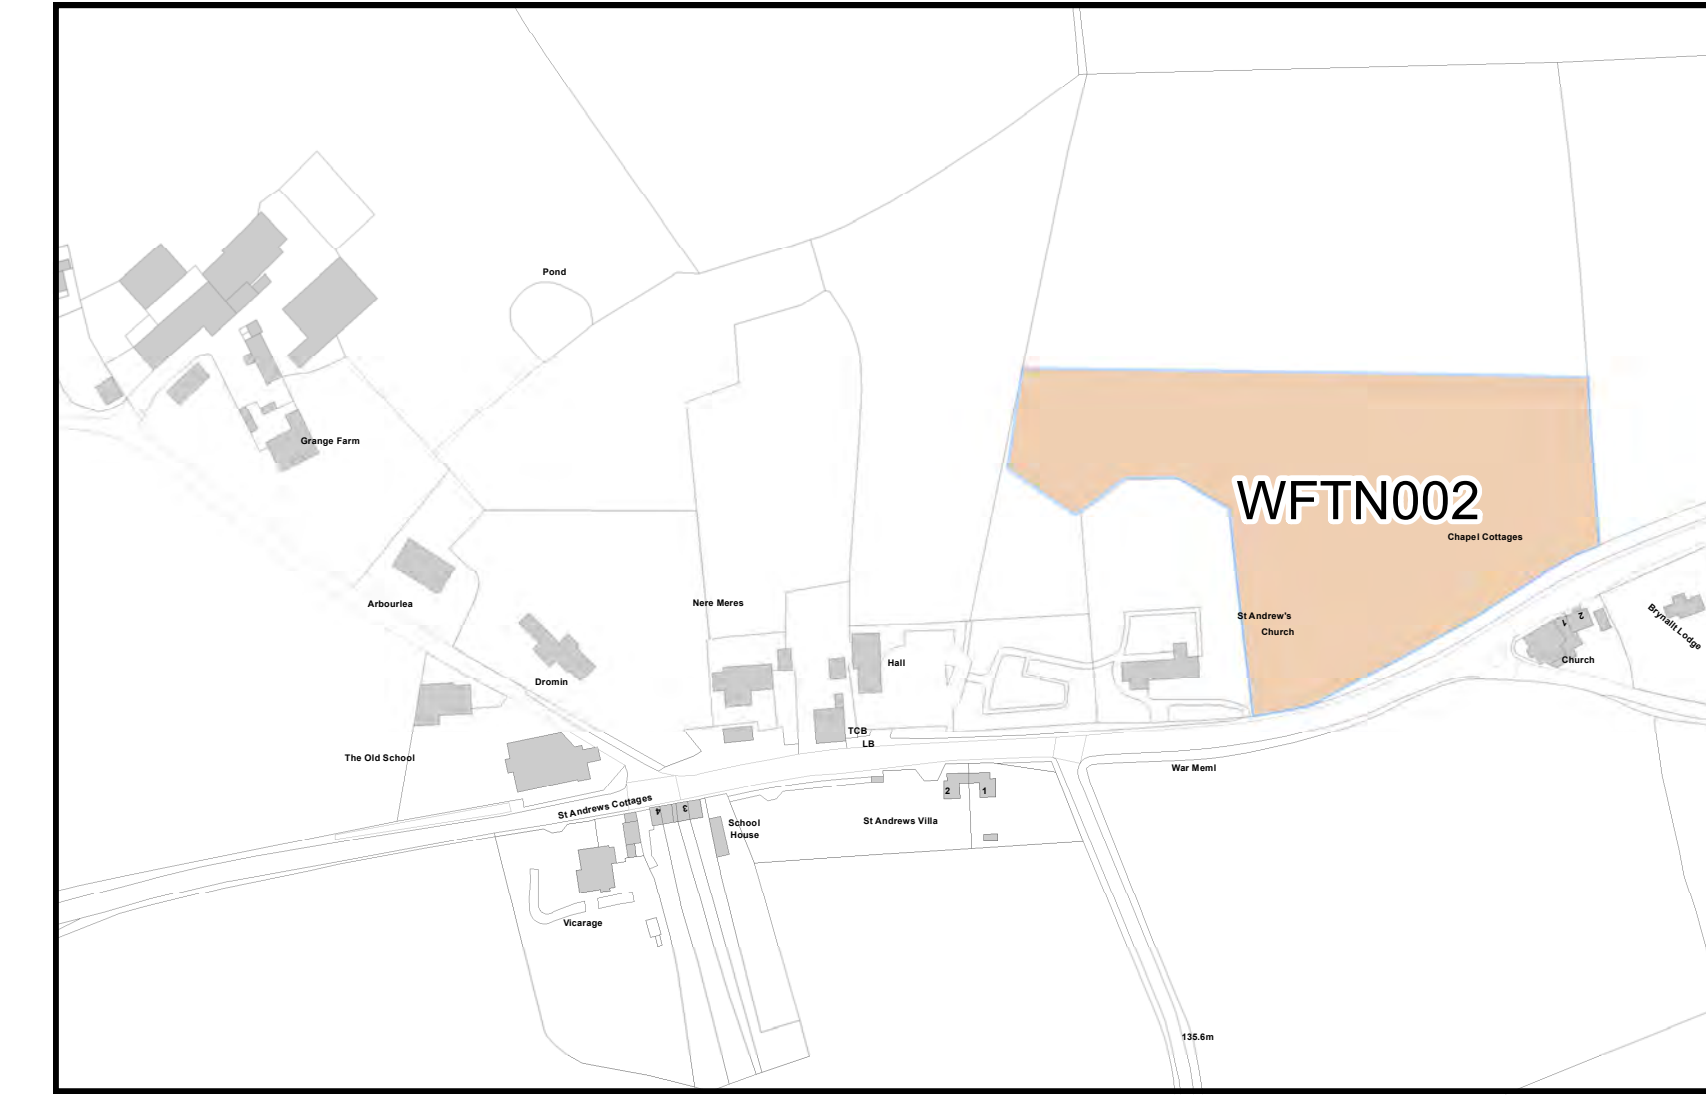

SHROPSHIRE COUNCIL POLICY MAP

S8: Ellesmere Area

Key

- ★ Community Clusters
- Community Hub
- ▭ Inset
- ▨ RAMSAR
- ▨ SAC
- ▨ SSSI
- Scheduled Ancient Monument
- Registered Parks
- Mineral Safeguarding Area
- Canal

© Crown copyright and database rights 2014
Ordnance Survey 100049049

SHROPSHIRE COUNCIL POLICY MAP
Ellesmere Area
S8-INSET 1

Key

- Housing
- Employment Commitment
- Protected Employment Area
- Mixed Use
- Primary Shopping Area
- Town Centre
- Scheduled Ancient Monument
- Conservation Area
- Development Boundary
- Canal

© Crown copyright and database rights 2014
 Ordnance Survey 100049049

ACCESS

ELL003a

ELL003b

Bowling Green

SHROPSHIRE COUNCIL POLICY MAP
Ellesmere Area
S8-INSETS 2, 3, 4, 5, 6, 7, 8

Key

- Housing
- Mineral Site Extension
- Existing Mineral Site
- Development Boundary
- Scheduled Ancient Monument
- SSSI
- RAMSAR
- Canal

© Crown copyright and database rights 2014
 Ordnance Survey 100049049

S8 Inset 2 Dudleston Heath

S8 Inset 3 Welsh Frankton

S8 Inset 7 Welshampton

S8 Inset 4 Techill

S8 Inset 5 Cockshutt

S8 Inset 6 Lyneal

S8 Inset 8 Wood Lane Minerals Site