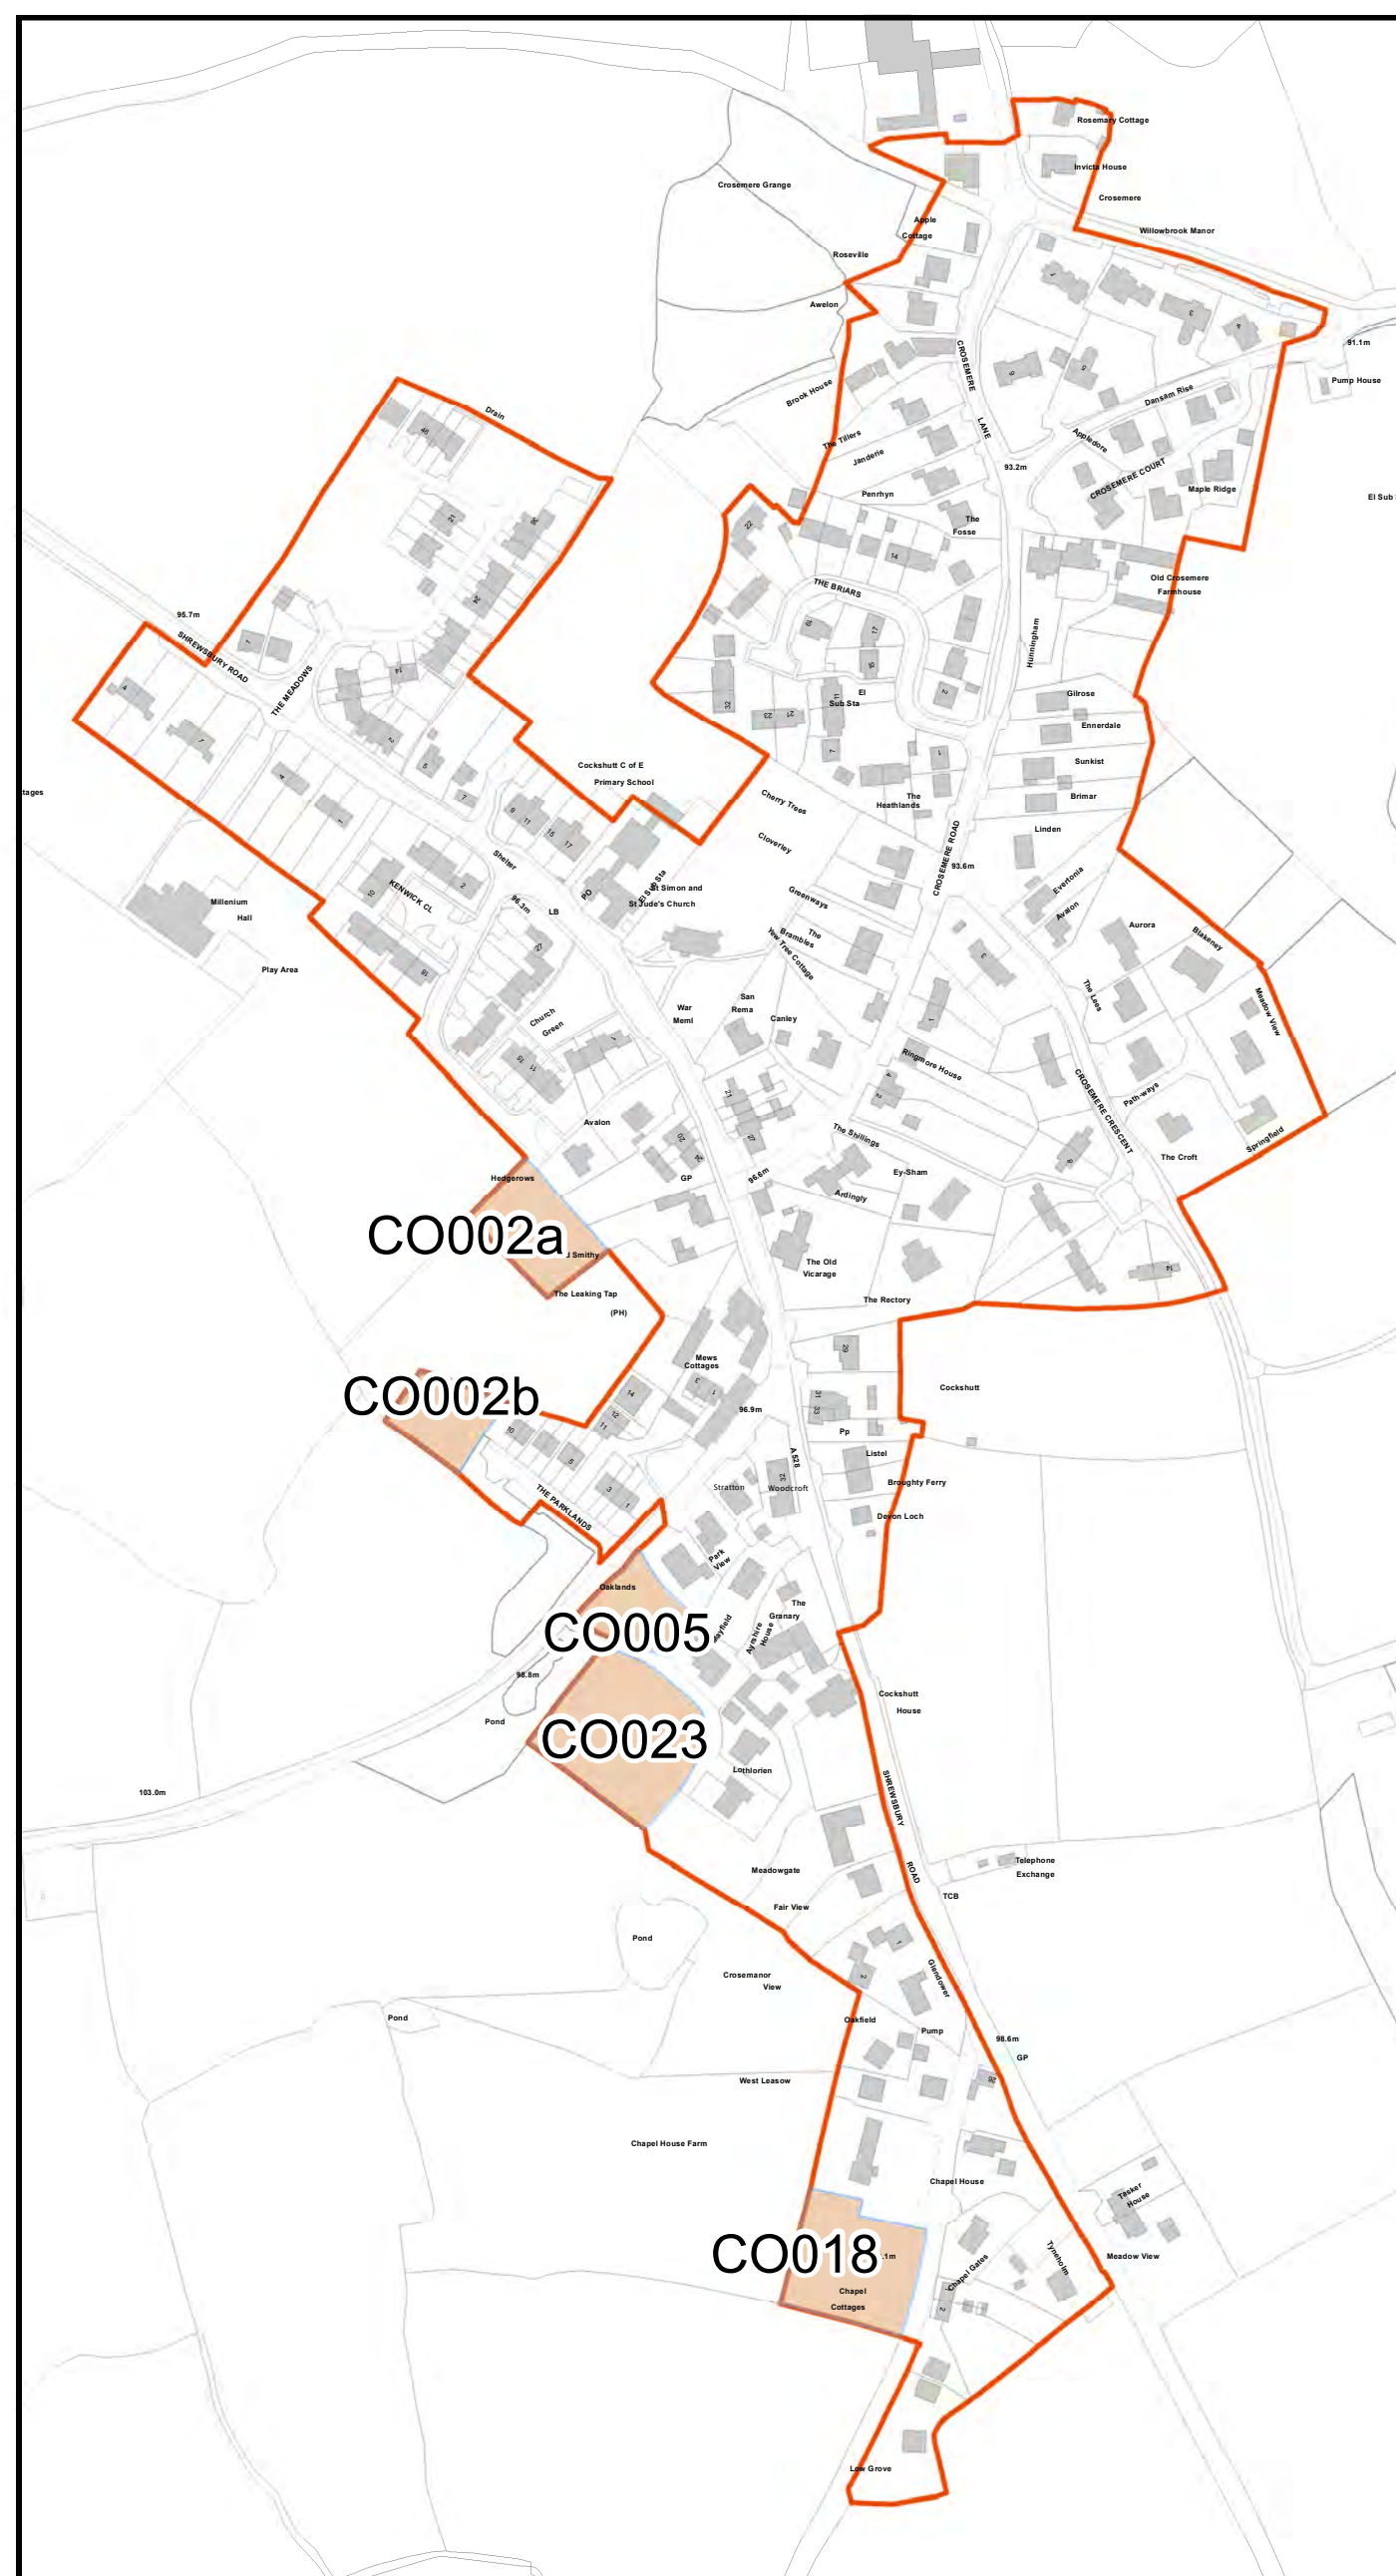

SHROPSHIRE COUNCIL POLICY MAP

S8: Ellesmere Area

Key

- ★ Community Clusters
- Community Hub
- ▭ Inset
- ▨ RAMSAR
- ▨ SAC
- ▨ SSSI
- Scheduled Ancient Monument
- Registered Parks
- Mineral Safeguarding Area
- Canal

© Crown copyright and database rights 2014
Ordnance Survey 100049049

SHROPSHIRE COUNCIL POLICY MAP
Ellesmere Area
S8-INSET 1

Key

- Housing
- Employment Commitment
- Protected Employment Area
- Mixed Use
- Primary Shopping Area
- Town Centre
- Scheduled Ancient Monument
- Conservation Area
- Development Boundary
- Canal

© Crown copyright and database rights 2014
 Ordnance Survey 100049049

ACCESS

ELL003a

ELL003b

Bowling Green

SHROPSHIRE COUNCIL POLICY MAP
Ellesmere Area
S8-INSETS 2, 3, 4, 5, 6, 7, 8

Key

- Housing
- Mineral Site Extension
- Existing Mineral Site
- Development Boundary
- Scheduled Ancient Monument
- SSSI
- RAMSAR
- Canal

© Crown copyright and database rights 2014
 Ordnance Survey 100049049

S8 Inset 2 Dudleston Heath

S8 Inset 3 Welsh Frankton

S8 Inset 7 Welshampton

S8 Inset 4 Techill

S8 Inset 5 Cockshutt

S8 Inset 6 Lyneal

S8 Inset 8 Wood Lane Minerals Site