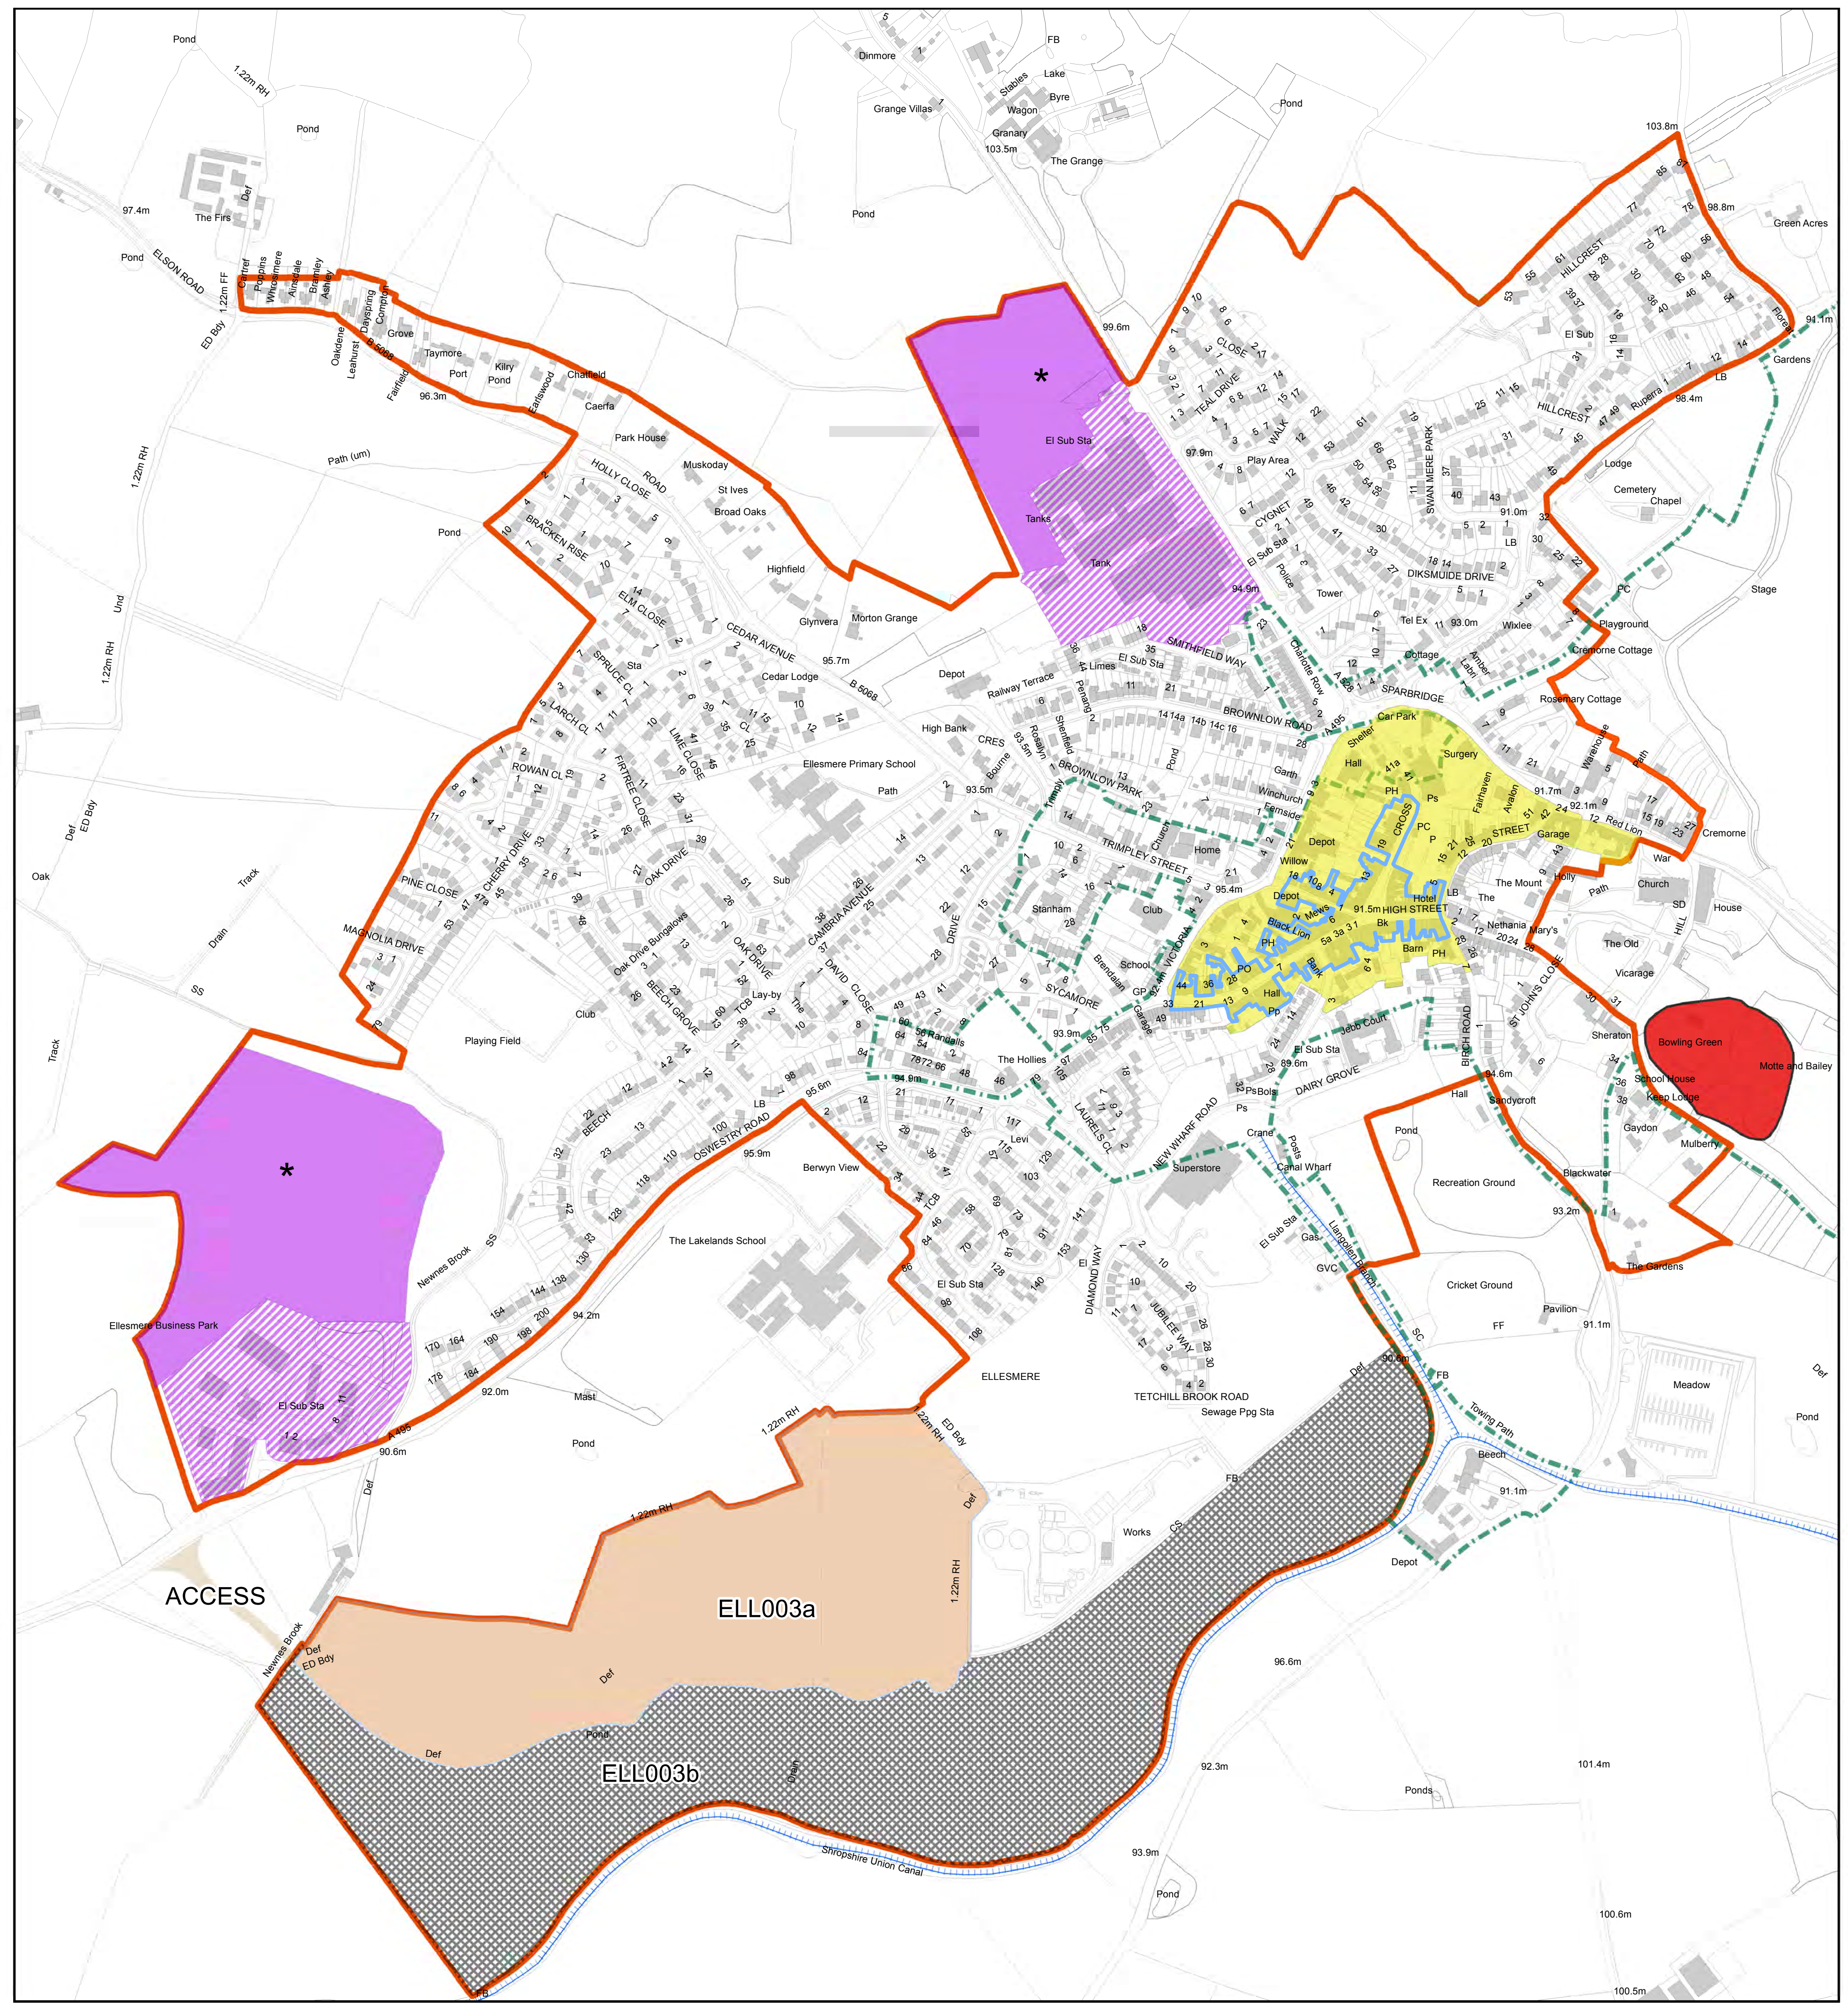

SHROPSHIRE COUNCIL POLICY MAP

S8: Ellesmere Area

Key

- ★ Community Clusters
- Community Hub
- ▭ Inset
- ▨ RAMSAR
- ▨ SAC
- ▨ SSSI
- Scheduled Ancient Monument
- Registered Parks
- Mineral Safeguarding Area
- Canal

© Crown copyright and database rights 2014
Ordnance Survey 100049049

SHROPSHIRE COUNCIL POLICY MAP
Ellesmere Area
S8-INSET 1

Key

- Housing
- Employment Commitment
- Protected Employment Area
- Mixed Use
- Primary Shopping Area
- Town Centre
- Scheduled Ancient Monument
- Conservation Area
- Development Boundary
- Canal

© Crown copyright and database rights 2014
 Ordnance Survey 100049049

ACCESS

ELL003a

ELL003b

Bowling Green

SHROPSHIRE COUNCIL POLICY MAP
Ellesmere Area
S8-INSETS 2, 3, 4, 5, 6, 7, 8

Key

- Housing
- Mineral Site Extension
- Existing Mineral Site
- Development Boundary
- Scheduled Ancient Monument
- SSSI
- RAMSAR
- Canal

© Crown copyright and database rights 2014
 Ordnance Survey 100049049

S8 Inset 2 Dudleston Heath

S8 Inset 3 Welsh Frankton

S8 Inset 7 Welshampton

S8 Inset 4 Techill

S8 Inset 5 Cockshutt

S8 Inset 6 Lyneal

S8 Inset 8 Wood Lane Minerals Site