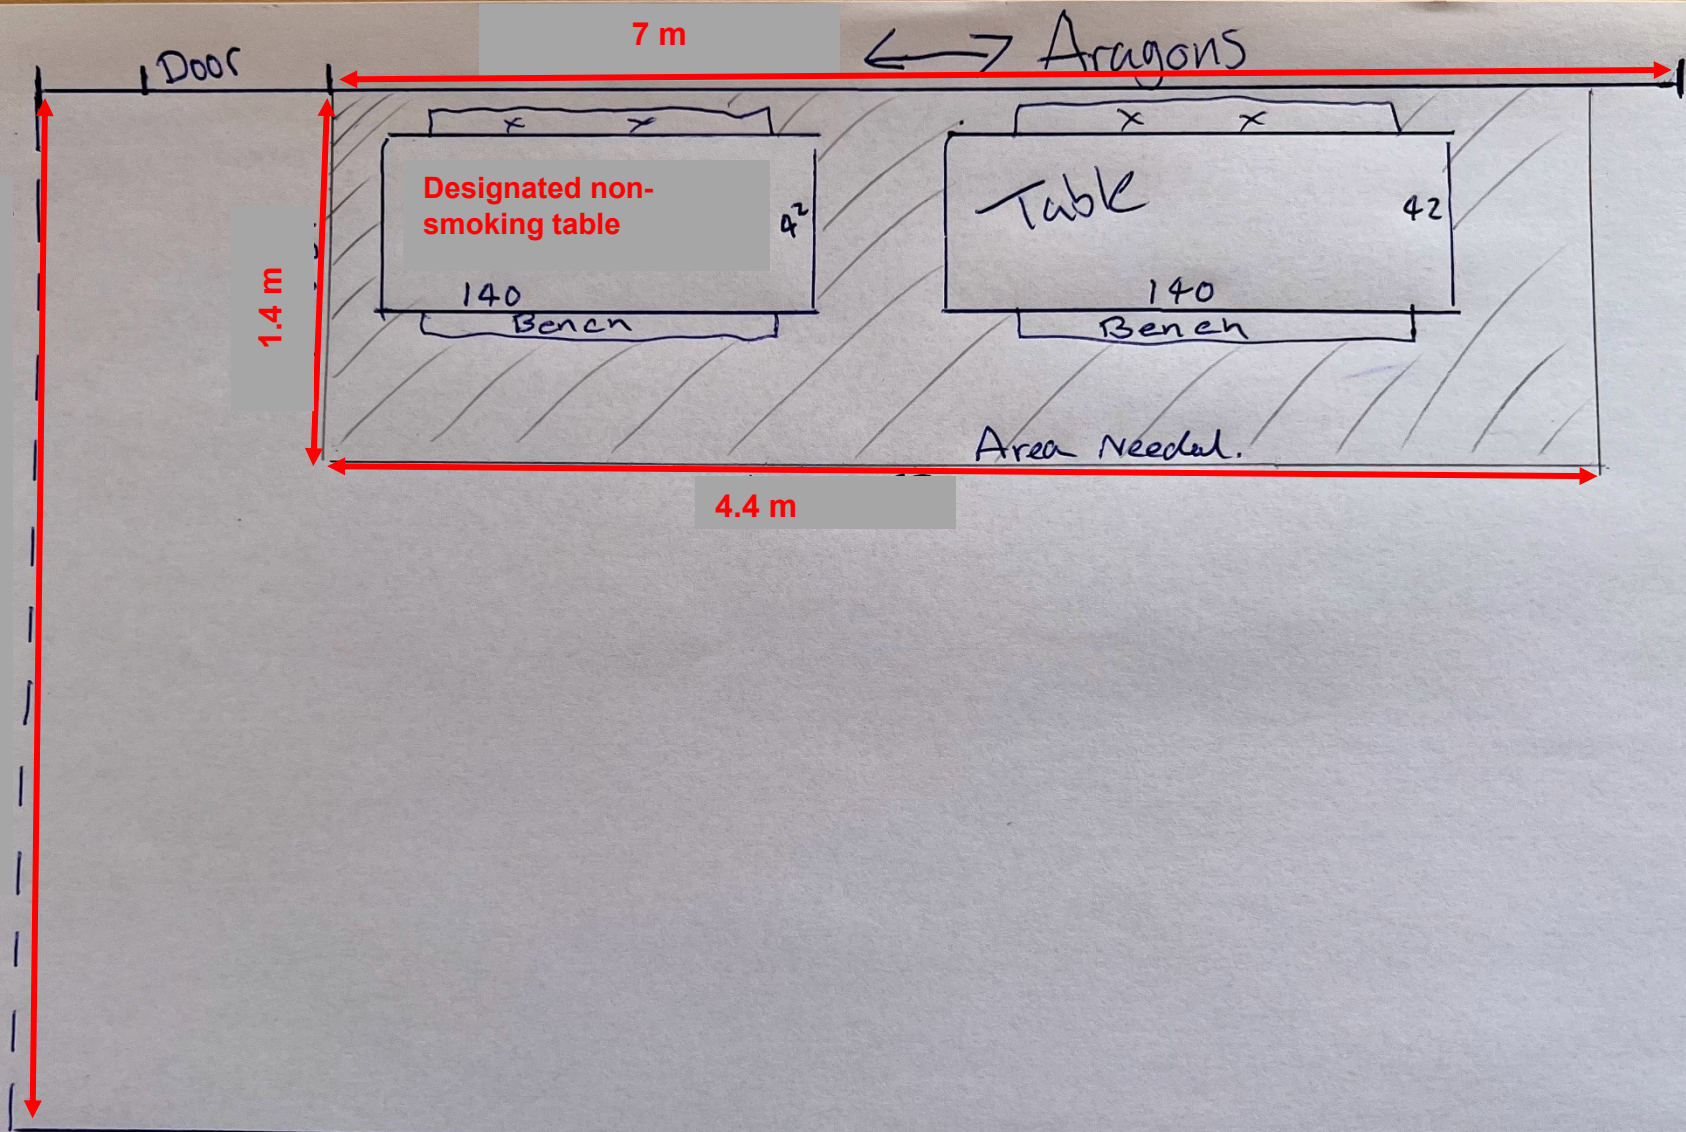

Pavement Width - 3.8m

7 m

←→ Aragons

Door

1.4 m

Designated non-smoking table

Table

140

140

Bench

Bench

4.4 m

Area Needed.

42

42

x