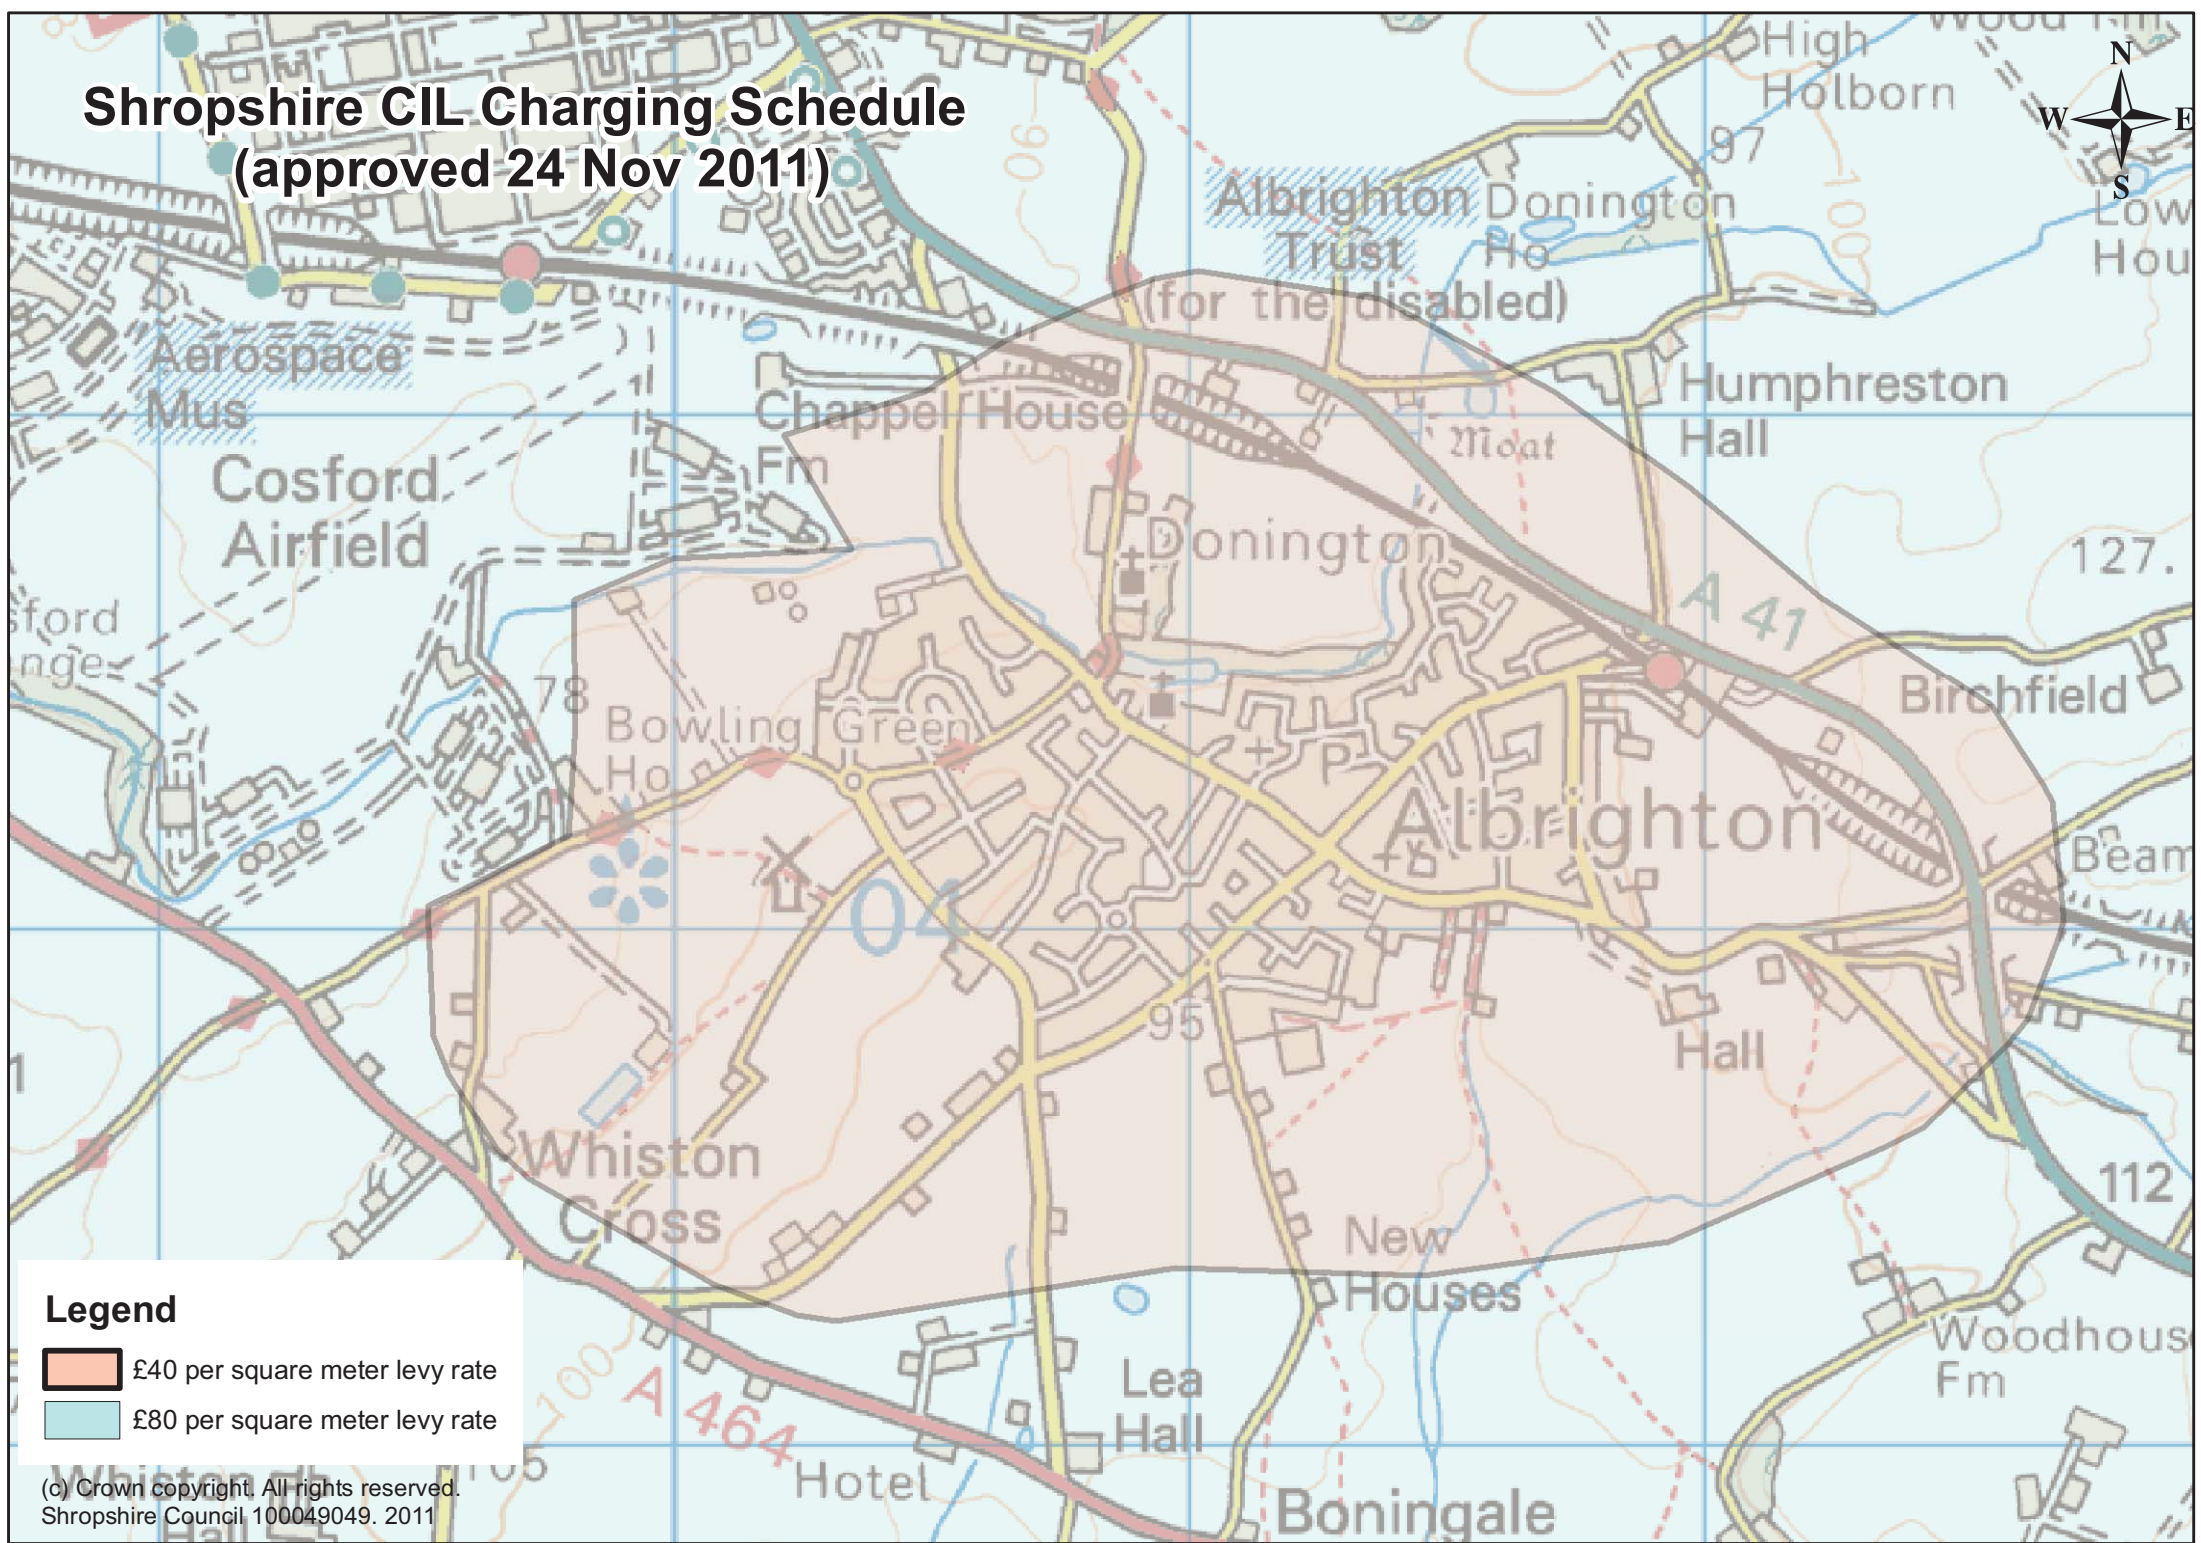

## Legend

-  £40 per square meter levy rate
-  £80 per square meter levy rate